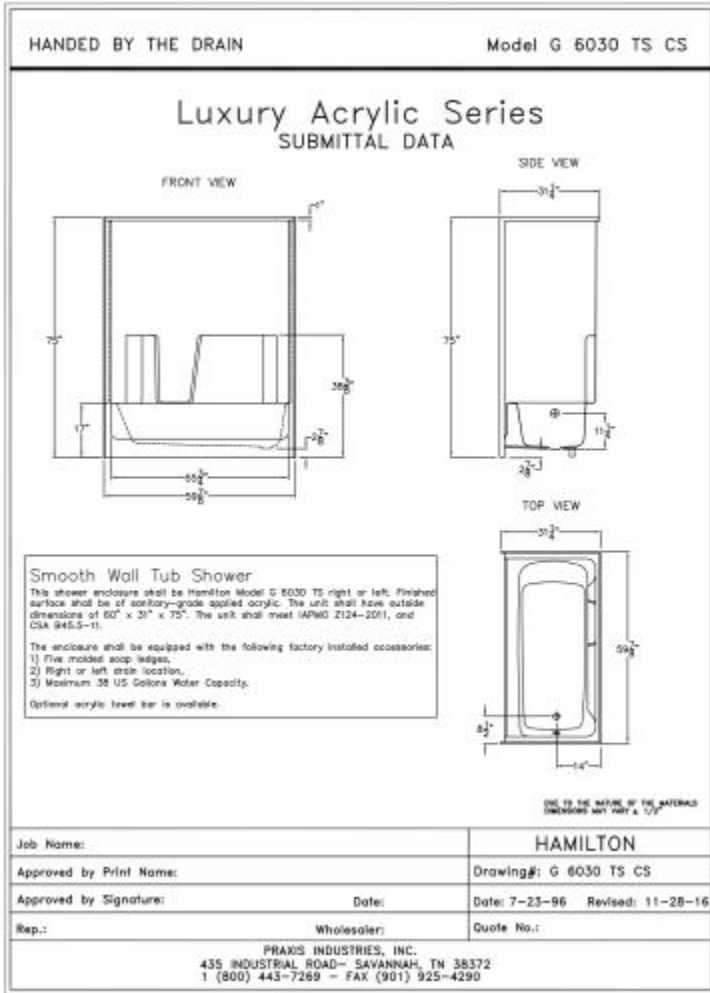

G 6030 TS CS 31 x 60 AcrylX Alcove One-Piece Tub Shower

Model number:

G6030TSCSL-WHT

Dimensions: 31" x 60" x 75"

Installation: Alcove

Material: AcrylX™

Standard Features:

- AcrylX™ Applied Acrylic
- One Piece Tub Shower
- Smooth Wall

HAMILTON products adhere to one or more of the following certifications:

G 6030 TS CS 31 x 60 AcrylX Alcove One-Piece Tub Shower

Model number:

G6030TSCSL-WHT

Dimensions: 31" x 60" x 75"

Installation: Alcove

Material: AcrylX™

Dimensions

31 x 60 x 75 In.
(787 x 1524 x 1905 mm)

Water Capacity

38 gallons

Weight

130 lbs - 59 kg

Drain location:

Left

Right

Project:

Contractor:

Representative:

Date:

Tel:

Notes: