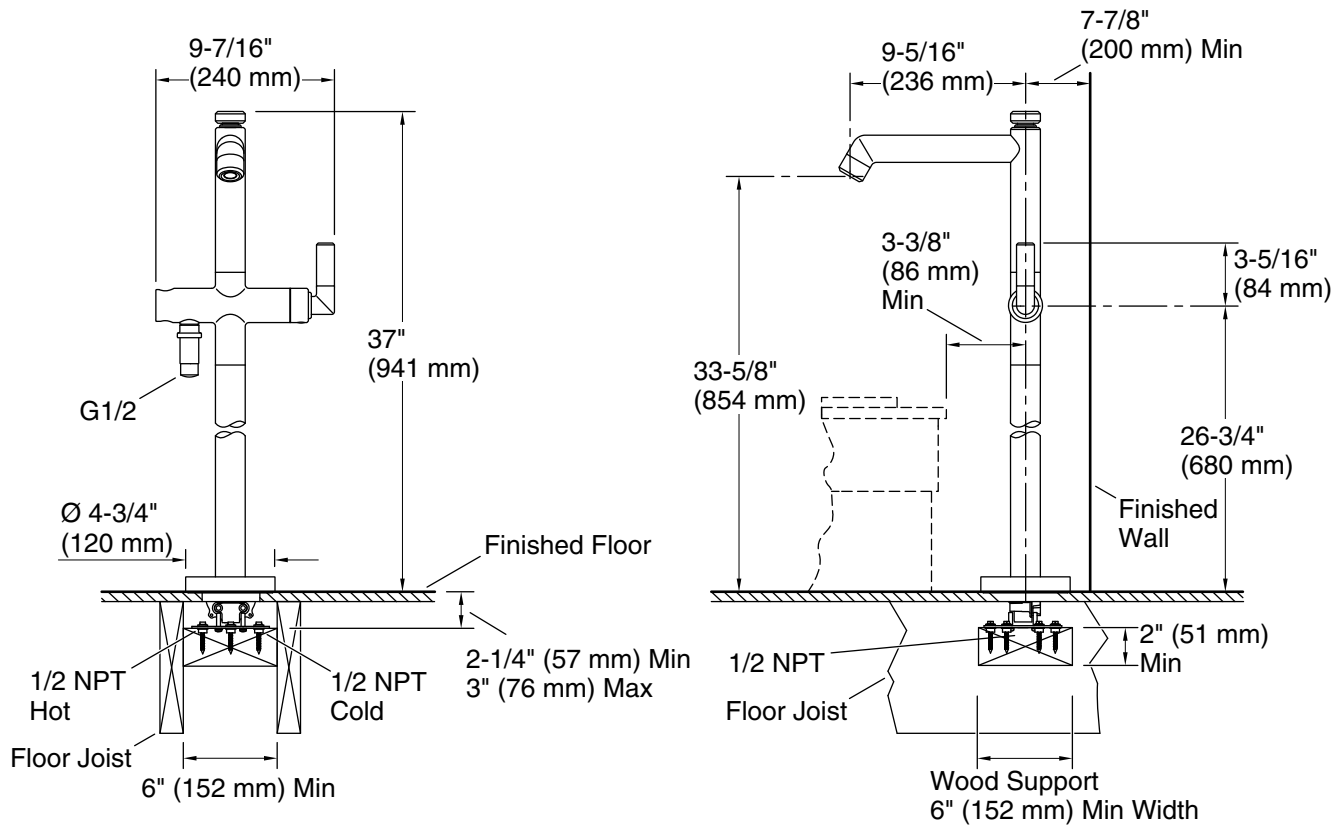

KALLISTA®

Pure Paletta® by Laura Kirar Freestanding Bath Faucet, Less Handshower P24978-00

Features

- High-quality solid-brass construction for durability and reliability
- Floor-mount, single hole installation
- Required mounting block sold separately (P20511-00-NA)
- Required handshower sold separately
- Spout reach is 9-5/16" (237 mm)
- Includes integral valve
- Includes hardware kit and escutcheon

Required Products/Accessories

P25656-00 Transitional Handshower with Hose

or

P20511-00 Multi-faucet mounting block

Adapters, Rough-in and Extension Kits

P20511-00 Range: 2-1/4" (57 mm) -
3" (76 mm)

Recommended Products/Accessories

Technical Information

All product dimensions are nominal.

Faucet flow rate: 8 gal/min (30.3 l/min)

Spout:

Spout reach: 9-5/16" (236 mm)