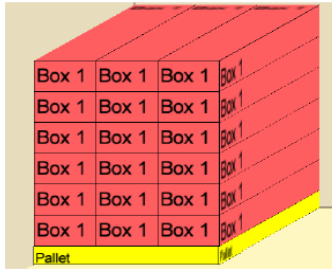

Yardistry Product Information Sheet

Unit Name 12' Meridian Wood Counter
 Product # YM11803
 UPC 628222118039
 Set Up Dimensions _____
 Sold to Marketwide

Unique Features:

Fits only on 12' side of Meridian Series Gazebos

5 year limited warranty

Natural Cedar Stain

Trilingual instruction manual

Instructions Available In:

- English
- French
- Spanish

Carton & Skid Information

	Product #	UPC	Outside Box Dimensions			Box Weight		Tie	High
			L"	W"	H"	(lbs)	(ft ³)		
Box 1	YP11803	628222118039	63 3/8	14	7 1/2	67	3.851	3	5
Pallet			63	42	4 1/4	67	6.851		

Dimension from ground to top of Counter
37 3/4"

Pallet/Container Loading

Pallet Size: 63 3/8" L x 42" W x 49 1/4"H

Pallet Weight: approx 1256 lbs

Pallet- 18 units

Ecommerce units sent by courier

Sold to
Marketwide