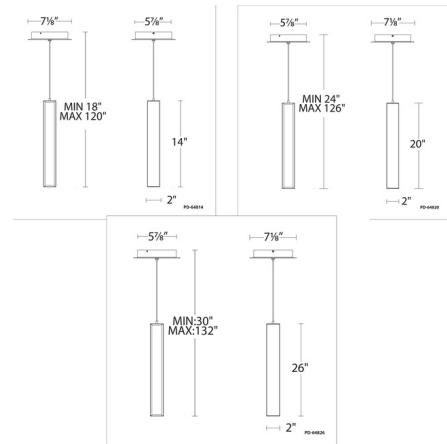

Specifications

COLOR White
 BODY FINISH Black
 WATTAGE 10W
 DIMMER Low Voltage Electronic
 DIMENSIONS 2"W x 14"H
 INTEGRATED LED MODULE 1 x LED/10W/120-277V LED
 COUNTRY OF ORIGIN China

Technical Information

LAMP LIFE 50000 hours
 COLOR RENDERING 90 CRI
 LAMP COLOR 3000K
 LUMENS/WATT 87.50
 LUMINOUS FLUX 875 lumens

Shown in black / white

CLICK TO VIEW PRODUCT

Notes: