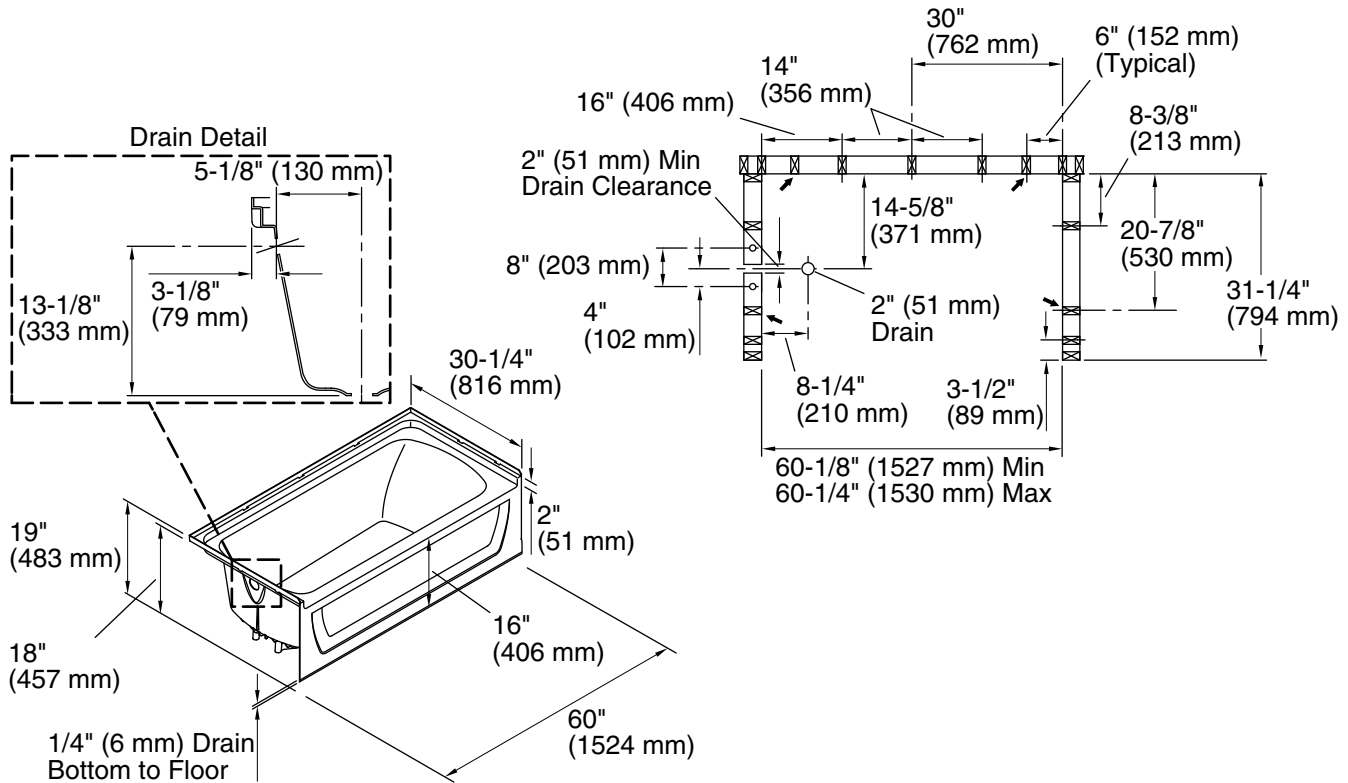

Ensemble™

60" x 30" Vikrell® bath, left drain
71171110

Features

- Designed with a 16" apron
- Durable high-gloss finish provides a smooth, shiny surface that is easy to clean
- Gently sloping bath with integral apron
- 2" wainscot allows tile-down installation above bath deck
- Can be installed with wall set 71374100

Available Colors/Finishes

Color tiles intended for reference only.

Color	Code	Description
	0	White

Technical Information

All product dimensions are nominal.

Drain location:	Left
Basin area, bottom:	45" x 20" (1143 mm x 508 mm)
Basin area, top:	53" x 23" (1346 mm x 584 mm)
Water depth:	11-1/4" (286 mm)
Water capacity:	44 gal (166.6 L)
Minimum flat for door:	2-3/4" (70 mm)
Maximum door width:	57-11/16" (1465 mm)