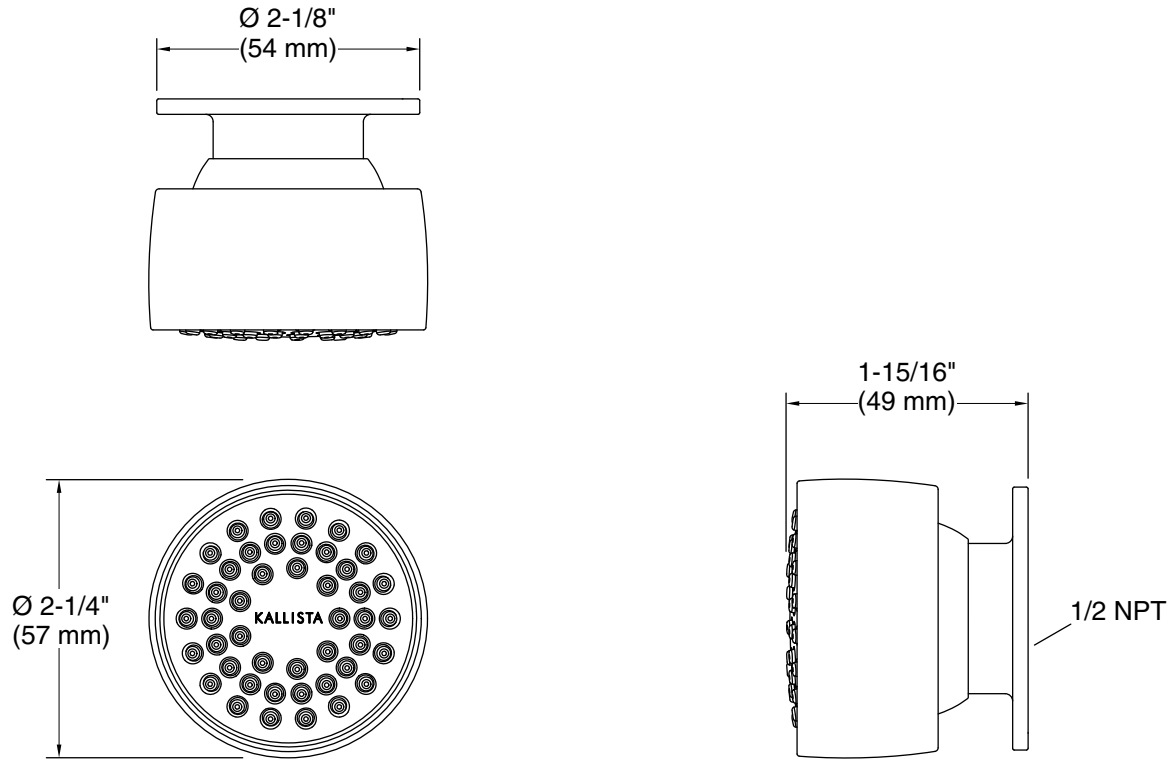

### Features

- A selection of products within this collection is in stock and ready to ship. Please visit [kallista.com/resources/#ReadyToShip](http://kallista.com/resources/#ReadyToShip) for the complete list of Ready-to-Ship products and finishes
- High-quality solid-brass construction for durability and reliability
- Easy-to-clean sprayface resists mineral buildup
- Maximum flow rate of 2.5 gpm (9.5 lpm)
- Sprayhead pivots 25 degrees
- Features an internal volume control for complete shut-off

### Technical Information

All product dimensions are nominal.