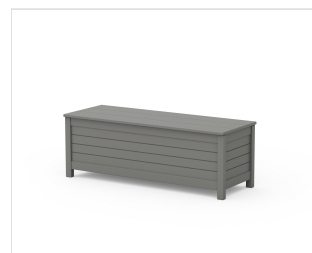

## 48" Nautical L- Shaped Planter Storage Bench Set- Large

BRAND | POLYWOOD®

COLLECTION | Nautical

SKU | PWS2971-1

### SET WEIGHT + DIMENSIONS

Overall Set Weight	43.5 lbs
Recommended Minimum Space (Based on pictured configuration)	71.0" W x 17.0" H x 71.0" D