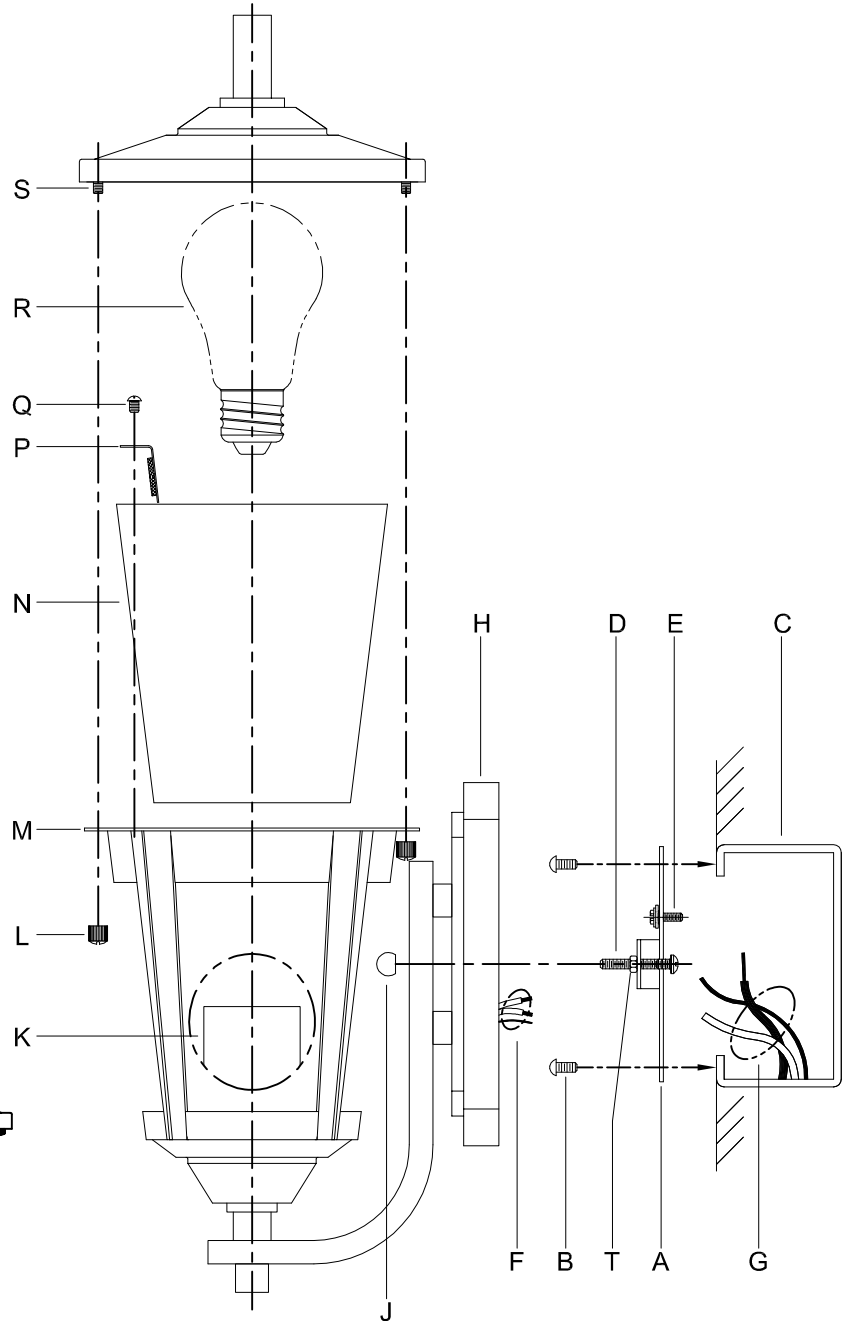

Assembly & Installation Instructions

CAUTION: Read instructions carefully and turn electricity off at main circuit breaker panel before beginning installation.

P6073, P6074, P6075

*****
WARNING - If any Special Control Devices are used with this Fixture, Follow the Instructions Carefully to assure full compliance with N.E.C. requirements. If there are any questions, contact a Qualified Electrical Contractor.

CAUTION - All glass is fragile, use care when handling Glass component(s) and or Lamp(s).

WARNING - This product contains chemicals known to the State of California to cause cancer, birth defects and /or other reproductive harm. Thoroughly wash hands after installing, handling, cleaning, or otherwise touching this product.

WARNING - To comply with the National Electrical Code and Underwriters Laboratories requirements, when installed outdoors, or in wet locations, the edge of the wall plate coming in contact with the mounting surface, must be sealed with a latex waterproof caulking to prevent water from entering the outlet box.

*****

ASSEMBLY STEPS:

PASOS PARA ENSAMBLAR:

MODE D'ASSEMBLAGE:

1. D,E → A
2. T → D
3. B,A → C
4. F → G
5. H,J → D
6. Q,P,N → M
7. R → K
8. S,M → L

**B, C, G & R
(NOT FURNISHED)
(NO INCLUIDA)
(NON FOURNIE)**

P6073

P6074

P6075