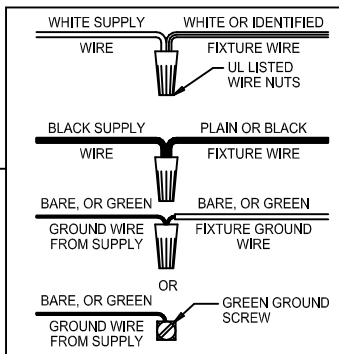

WARNING - To comply with the National Electrical Code and Underwriters Laboratories requirements, when installed outdoors, or in wet locations, the edge of the wall plate coming in contact with the mounting surface, must be sealed with a latex waterproof caulking to prevent water from entering the outlet box.

ASSEMBLY STEPS:

PASOS PARA ENSAMBLAR:

MODE D'ASSEMBLAGE:

1. D,E → A
2. T → D
3. B,A → C
4. F → G 
5. H,J → D
6. Q,P,N → M
7. R → K
8. S,M → L

**B, C, G & R
 (NOT FURNISHED)
 (NO INCLUIDA)
 (NON FOURNIE)**