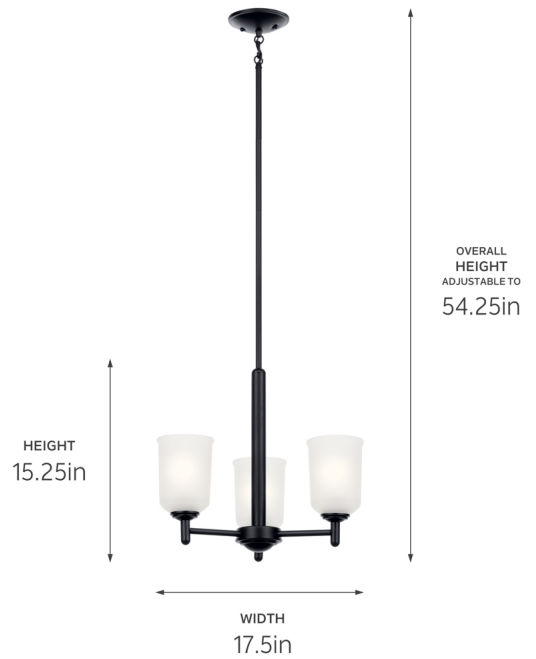

**SPECIFICATIONS**

**Certifications/Qualifications**

Prop65	No
DarkSky Approved	No
Location Rating	Dry
	<a href="http://kichler.com/warranty">kichler.com/warranty</a>

**Dimensions**

Height	15.25"
Overall Height	55.75"
Weight	9.22 LBS
Canopy Width	5"
Canopy Depth	1.25"

**Electrical**

Input Voltage	120 V
---------------	-------

**Light Source**

Light Source	Bulb
Lamp Included	Not Included
# Of Bulbs/LED Modules	3
Max Or Nominal Watt	100 W
Lamp Type	A19
Socket Type	E26 (Medium)
Dimmable	Yes
Dimmable Notes	Dimmable when used with dimmer switch (sold separately); when using LED bulbs, see bulb manufacturer dimming specifications.

**Mounting/Installation**

Interior/Exterior	Interior Product
Mounting Style	STEM HUNG
Mounting Weight	4.6 LBS
Modular	No
Lead Wire Length	96
Wire Connectors	Wire Nuts

**FIXTURE ATTRIBUTES**

**Housing/Glass**

Primary Material	Steel
Shade Included	No
Max Stem Tilt	90 °

**Product/Ordering Information**

SKU	43670BK
Finish	Black
UPC	783927017398

**Finishes**

- Black
- Black
- Brushed Nickel
- Brushed Nickel
- Natural Brass
- Natural Brass
- Olde Bronze
- Olde Bronze