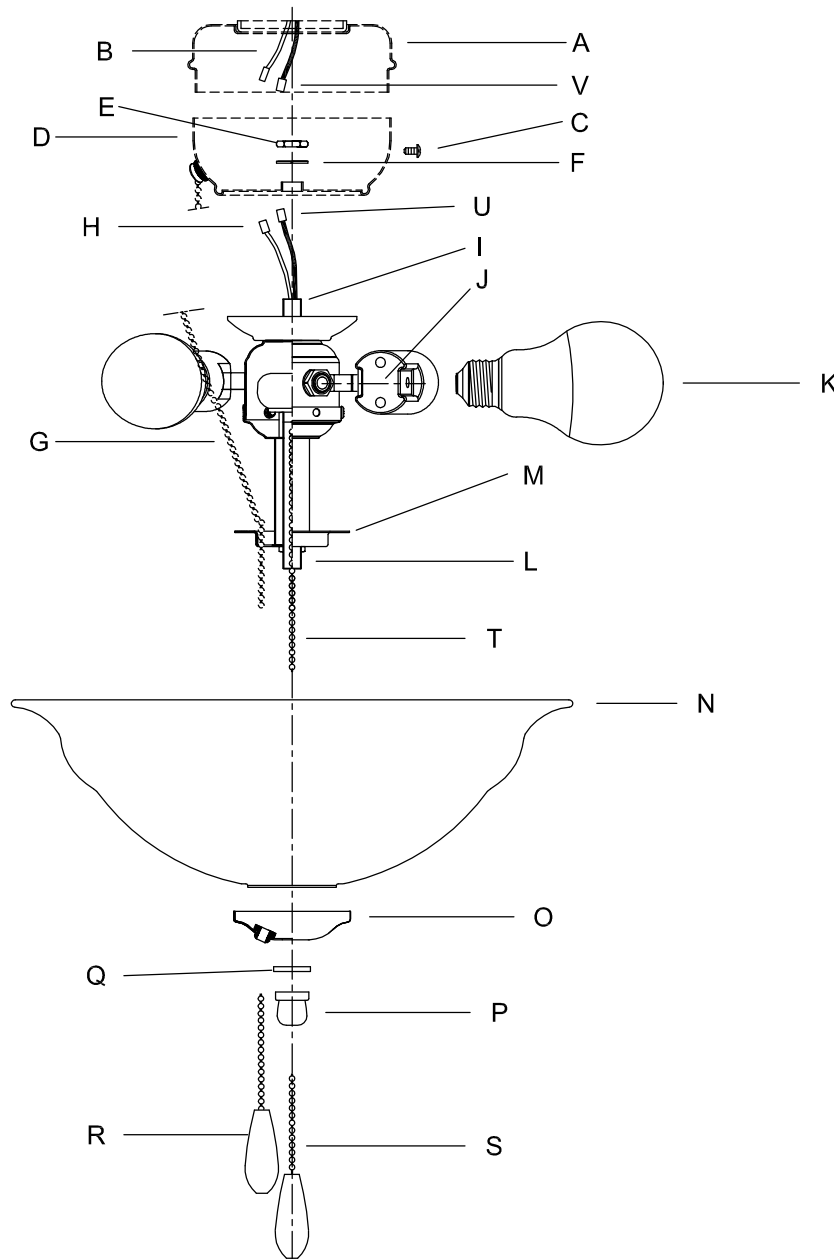

CAUTION: Read instructions carefully and turn electricity off at main circuit breaker panel before beginning installation.

2645-XXXWB

- *****
- WARNING -** If any Special Control Devices are used with this Fixture, Follow the Instructions Carefully to assure full compliance with N.E.C. requirements. If there are any questions, contact a Qualified Electrical Contractor.
- CAUTION -** All glass is fragile, use care when handling lamp(s) or other glass components.
- WARNING -** This product contains chemicals known to the State of California to cause cancer, birth defects and /or other reproductive harm. Thoroughly wash hands after installing, handling, cleaning, or otherwise touching this product.
- *****

A, B, V, C, D, & R
(NOT FURNISHED)
(NO INCLUIDA)
(NON FOURNIE)

ASSEMBLY STEPS:
PASOS PARA ENSAMBLAR:
MODE D'ASSEMBLAGE:

1. REMOVE (E), (F) FROM (I)
REMUEVA (E), (F) REVISADO (I)
RETIREZ (E), (F) Révisé (I)
2. D, F, E → I
3. H → B
4. U → V
5. D → A
6. C → D, A
7. K → J
8. G → M, N, O
9. N → L, M
10. O → L
11. Q → L
12. P → L
13. S → T
14. R → G