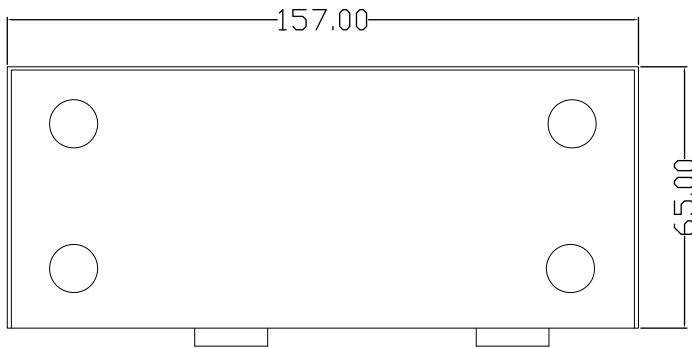

THIS DOCUMENT CONTAINS CONFIDENTIAL, PROPRIETARY INFORMATION THAT IS PROPERTY OF STARTECH.COM

PRODUCT ID	SV565UTP (Local Unit)		
DESCRIPTION	USB PS2 KVM Console Extender Cat5 Extender - 500 ft - TAA		
DO NOT SCALE	SHEET: 1 OF: 2	UPLOAD DATE: 2/06/2026	

8 7 6 5 4 3 2 1

8 7 6 5 4 3 2 1

F
E
D
C
B
A

THIRD ANGLE PROJECTION

GENERAL NOTES

DIMENSIONS ARE IN MM - DO NOT SCALE
 THIS DOCUMENT CONTAINS CONFIDENTIAL,
 PROPRIETARY INFORMATION THAT IS
 PROPERTY OF STARTECH.COM