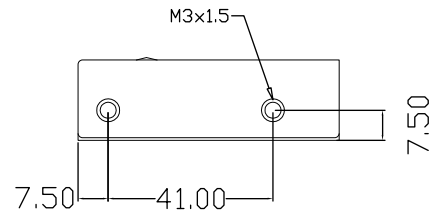

E

D

C

B

A

THIRD ANGLE PROJECTION

GENERAL NOTES

DIMENSIONS ARE IN MM - DO NOT SCALE

THIS DOCUMENT CONTAINS CONFIDENTIAL, PROPRIETARY INFORMATION THAT IS PROPERTY OF STARTECH.COM

PRODUCT ID	SV565UTP (Local Unit)		
DESCRIPTION	USB PS2 KVM Console Extender Cat5 Extender - 500 ft - TAA		
DO NOT SCALE	SHEET: 1 OF: 2	UPLOAD DATE: 2/06/2026	

8 7 6 5 4 3 2 1

8 7 6 5 4 3 2 1

F
E
D
C
B
A

THIRD ANGLE PROJECTION

GENERAL NOTES

DIMENSIONS ARE IN MM - DO NOT SCALE
 THIS DOCUMENT CONTAINS CONFIDENTIAL,
 PROPRIETARY INFORMATION THAT IS
 PROPERTY OF STARTECH.COM