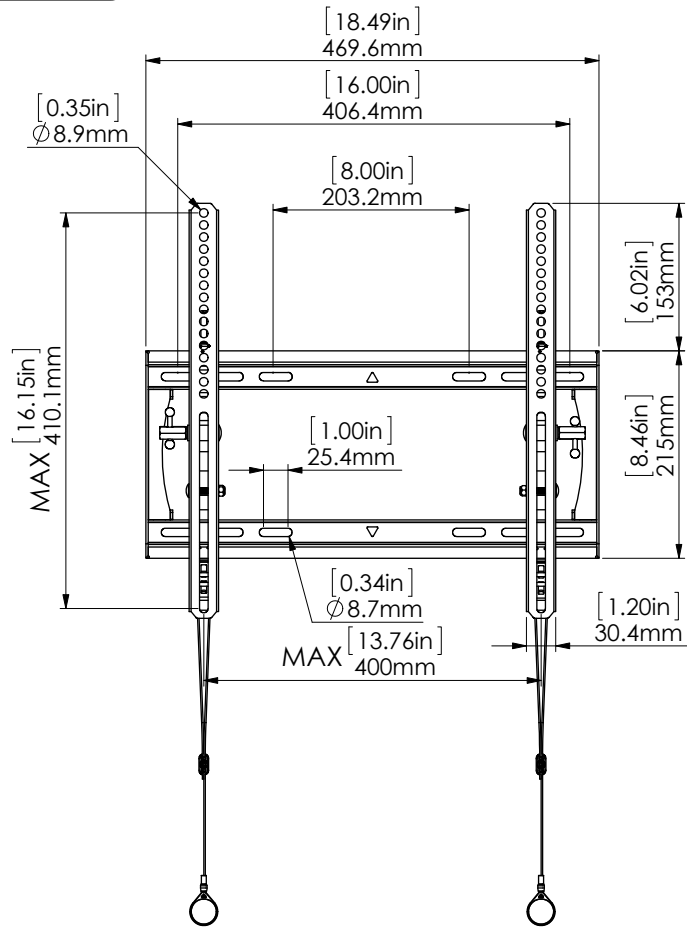

TLT3260FULL-LVL

WWW.MSTRBRAND.COM

NOTES: UNLESS OTHERWISE SPECIFIED

1. VESA STANDARD COMPATABILITY (WIDTH X HEIGHT): 100X100 TO 400X400
2. MAXIMUM VESA MOUNTING CONFIGURATION: 400X400 MM
3. SCREEN SIZE COMPATABILITY: 60"Max Screens
4. MAXIMUM WEIGHT CAPACITY: 120 LBS (55 KG)
5. PRODUCT COLOR: BLACK
6. VIEWING ANGLE INCREMENTS: -3° TO $+12^{\circ}$