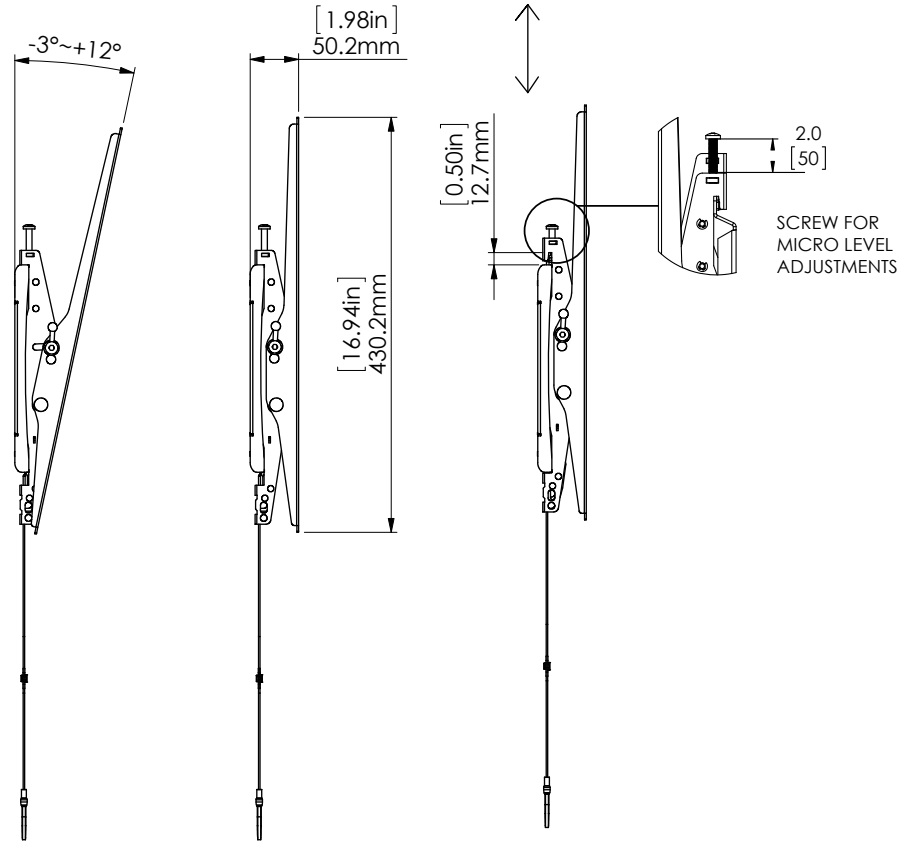

TLT3260FULL-LVL

WWW.MSTRBRAND.COM

NOTES: UNLESS OTHERWISE SPECIFIED

1. VESA STANDARD COMPATABILITY (WIDTH X HEIGHT): 100X100 TO 400X400
2. MAXIMUM VESA MOUNTING CONFIGURATION: 400X400 MM
3. SCREEN SIZE COMPATABILITY: 60"Max Screens
4. MAXIMUM WEIGHT CAPACITY: 120 LBS (55 KG)
5. PRODUCT COLOR: BLACK
6. VIEWING ANGLE INCREMENTS: -3° TO $+12^{\circ}$