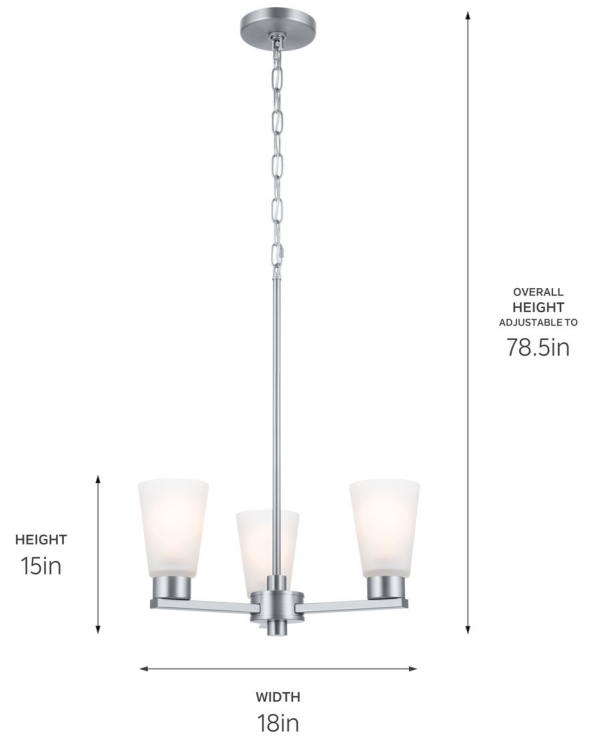

SPECIFICATIONS

Certifications/Qualifications

Prop65	No
Location Rating	Dry kichler.com/warranty

Dimensions

Height	15"
Overall Height	89"
Weight	6.2 LBS
Canopy Width	5"
Canopy Depth	0.75"
Chain/Stem Length	36"

Electrical

Input Voltage	120 V

Light Source

Light Source	Bulb
Lamp Included	Not Included
# Of Bulbs/LED Modules	3
Max Or Nominal Watt	60 W
Lamp Type	A19
Socket Type	E26 (Medium)
Dimmable	Yes
Dimmable Notes	Dimmable when used with dimmer switch (sold separately); when using LED bulbs, see bulb manufacturer dimming specifications.

Mounting/Installation

Interior/Exterior	Interior Product
Mounting Style	ceiling
Mounting Weight	3.89 LBS
Lead Wire Length	72

FIXTURE ATTRIBUTES

Housing/Glass

Primary Material	Steel
Shade Included	No

Product/Ordering Information

SKU	52435NI
Finish	Brushed Nickel
UPC	783927009645

Finishes

- Black
- Brushed Nickel
- Olde Bronze