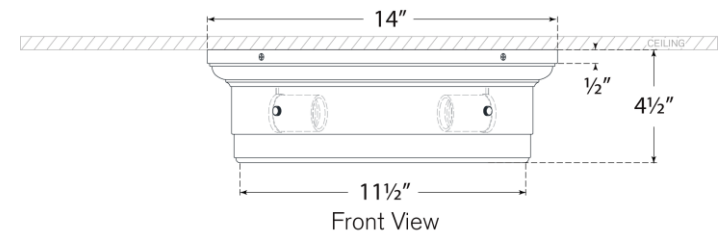

TEAR SHEET

Siena Large Flush Mount

Item # SS 4016BZ-WG

Designer: Visual Comfort

Height: 4.5"

Width: 14"

Canopy: 14" Round

Finishes: AN, BZ, CH, HAB, PN

Glass Options: WG

Socket: 2 - E26 Keyless

Wattage: 2 - 60 A19

Weight: 9 Pounds

Bottom View