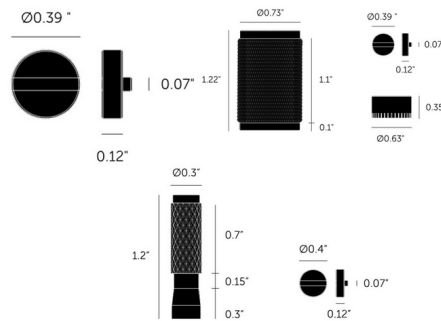

Lightology

lightology.com
866-954-4489
03-22-26

Project: _____

Company: _____

Location: _____ Fixture Type: _____

SPEC #: **BPU921750**

Approved On: _____ Approved By: _____

Buster + Punch Cross Knurl Detail Kit

Shown in steel

Specifications

| | |
|-------------|-----------------|
| COLOR | N/A |
| BODY FINISH | Steel |
| WATTAGE | N/A |
| DIMMER | N/A |
| DIMENSIONS | 0.39"W x 0.12"H |
| BULB | N/A |

CLICK TO VIEW PRODUCT