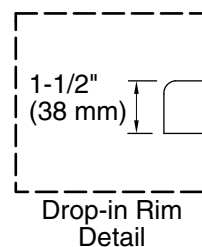

See website for detailed warranty information.

Available Colors/Finishes

Color tiles intended for reference only.

Color	Code	Description
	0	White
	96	Biscuit
	58	Thunder™ Grey

No change in measurements if connected with drain illustrated. (K-7272)

Technical Information

All product dimensions are nominal.

Drain location:	Reversible
Basin area, bottom:	50-3/8" x 19-5/8" (1280 mm x 498 mm)
Basin area, top:	57-5/16" x 24-1/16" (1456 mm x 611 mm)
Weight:	66 lbs (29.9 kg)
Minimum floor load:	44 lbs/ft ² (214.8 kg/m ²)
Water depth:	15-5/16" (389 mm)
Water capacity:	66 gal (249.8 L)
Cutout:	Drop-in, 64-1/2" x 30-1/2" (1638 mm x 775 mm)
Minimum flat for door:	2-1/8" (54 mm)

Notes

Measure your actual product for rough-in details.

Install this product according to the installation instructions.

The hot water supply should be 70% of the capacity of the bath or greater. Installations will vary.