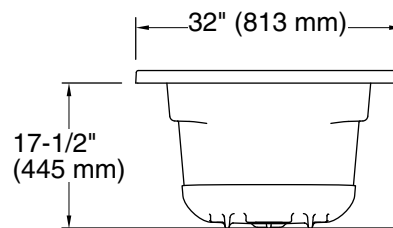

Technical Information

All product dimensions are nominal.

Drain location:	Reversible
Basin area, bottom:	50-3/8" x 19-5/8" (1280 mm x 498 mm)
Basin area, top:	57-5/16" x 24-1/16" (1456 mm x 611 mm)
Weight:	66 lbs (29.9 kg)
Minimum floor load:	44 lbs/ft ² (214.8 kg/m ²)
Water depth:	15-5/16" (389 mm)
Water capacity:	66 gal (249.8 L)
Cutout:	Drop-in, 64-1/2" x 30-1/2" (1638 mm x 775 mm)
Minimum flat for door:	2-1/8" (54 mm)

Notes

Measure your actual product for rough-in details.

Install this product according to the installation instructions.

The hot water supply should be 70% of the capacity of the bath or greater. Installations will vary.