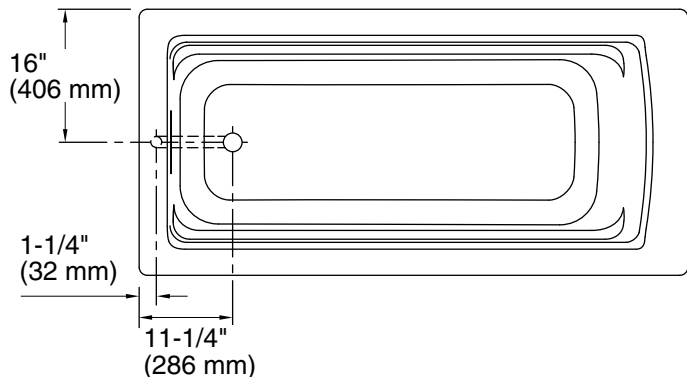

No change in measurements if connected with drain illustrated. (K-7272)