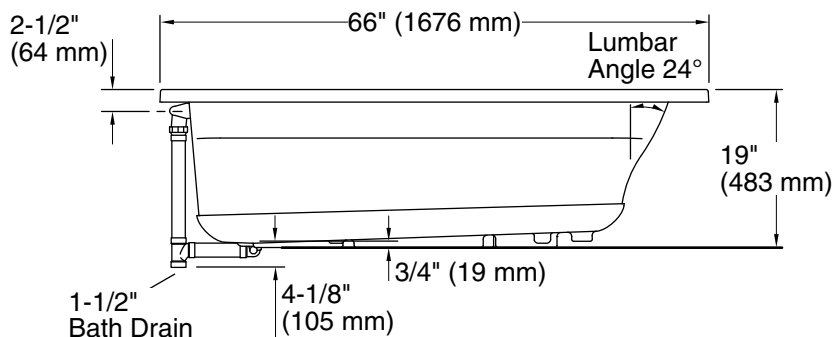

Technical Information

All product dimensions are nominal.

Drain location:	Reversible
Basin area, bottom:	50-3/8" x 19-5/8" (1280 mm x 498 mm)
Basin area, top:	57-5/16" x 24-1/16" (1456 mm x 611 mm)
Weight:	66 lbs (29.9 kg)
Minimum floor load:	44 lbs/ft ² (214.8 kg/m ²)
Water depth:	15-5/16" (389 mm)
Water capacity:	66 gal (249.8 L)
Cutout:	Drop-in, 64-1/2" x 30-1/2" (1638 mm x 775 mm)
Minimum flat for door:	2-1/8" (54 mm)