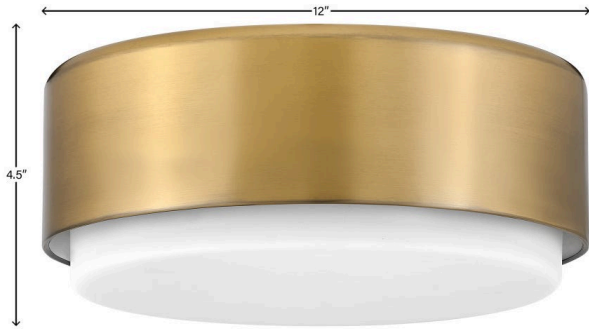

CEDRIC

30073LCB

SMALL FLUSH MOUNT

Cedric effortlessly establishes a calm, cool and collected presence. Its sleek silhouette is sheathed in a lustrous finish. The robust light output, emanating through deluxe etched opal glass, ensures this modern design delivers on style and substance.

DETAILS	
FINISH:	Lacquered Brass
MATERIAL:	Steel
GLASS:	Etched Opal
DIMMABLE:	YES - WITH DIMMABLE LAMP (NOT INCLUDED)

DIMENSIONS	
WIDTH:	12"
HEIGHT:	4.5"
WEIGHT:	6.3lb

LIGHT SOURCE	
LIGHT SOURCE:	Socketed
WATTAGE:	2-7w Med. LED, 40w Equiv.
VOLTAGE:	120v

SHIPPING	
CARTON LENGTH:	14.2
CARTON WIDTH:	14.2
CARTON HEIGHT:	8.1
CARTON WEIGHT:	8.3

PRODUCT DETAILS:

- Dry Rated
- Bold silhouette with dramatic details creates a modern statement