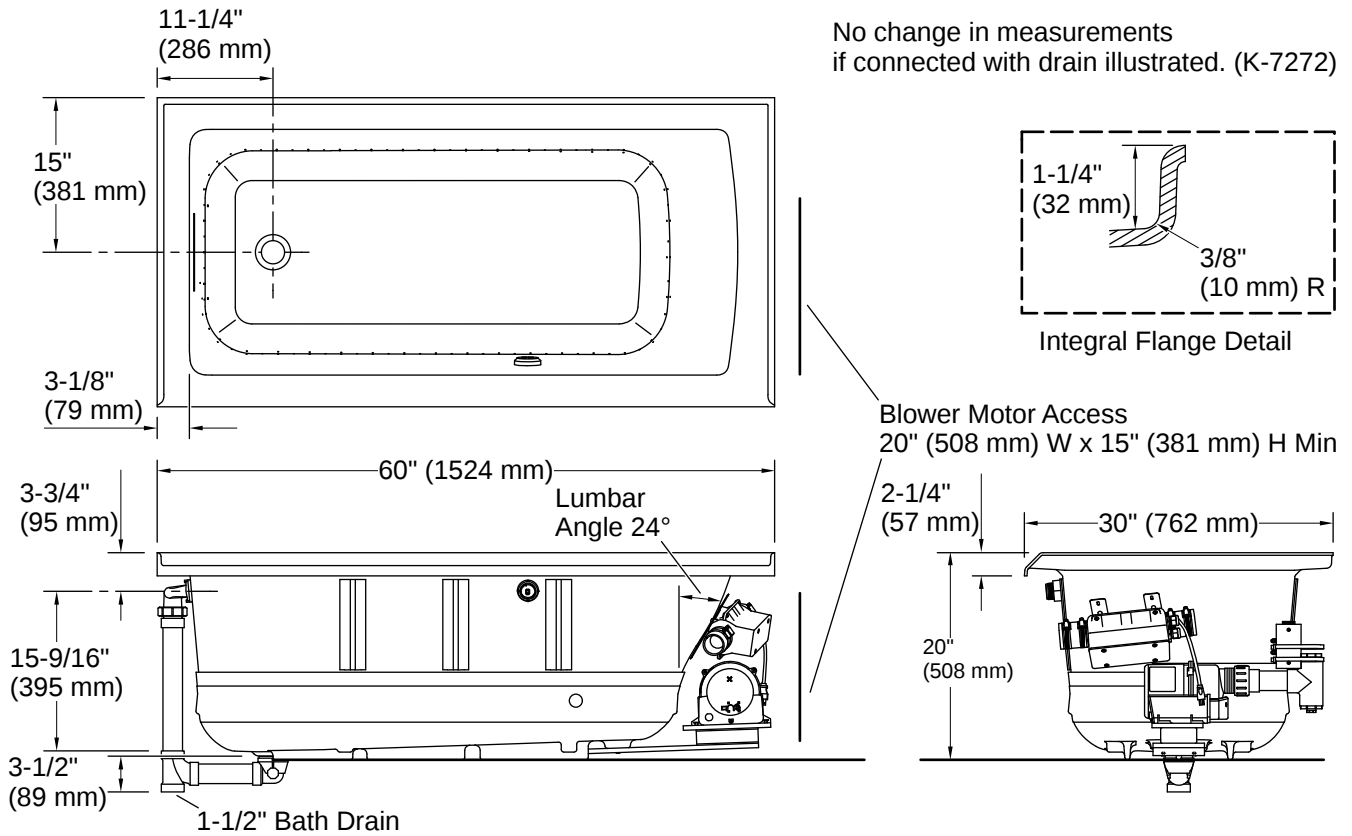

Technical Information

All product dimensions are nominal.

Drain Location:	Left
Drain Hole Diameter:	2-1/4" (57 mm)
Minimum Flat for Door:	2-9/16" (65 mm)
Basin Area, Bottom:	45-1/8" x 19-11/16" (1146 mm x 500 mm)
Basin Area, Top:	52-1/8" x 22-1/16" (1324 mm x 560 mm)
Water Depth:	15-1/8" (384 mm)
Water Capacity:	57 gal (215.8 L)
Minimum Floor Load:	48 lbs/ft ²
Weight:	110 lbs (49.9 kg)

Installation

- Left drain
- Alcove
- Requires Clearflo slotted overflow bath drain (sold separately)

Installation Notes

Install this product according to the installation instructions.

Measure your actual product for rough-in details.
 The hot water supply should be 70% of the capacity of the bath or greater. Installations will vary.
 Remote blower installation kit is available for relocating the blower.
 Provide access for servicing the blower.
 Do not relocate or alter the PVC tee or coiled flexible tubing connected to the blower. Follow the blower relocation instructions exactly.
 ADA compliant when installed to the specific requirements of these regulations.