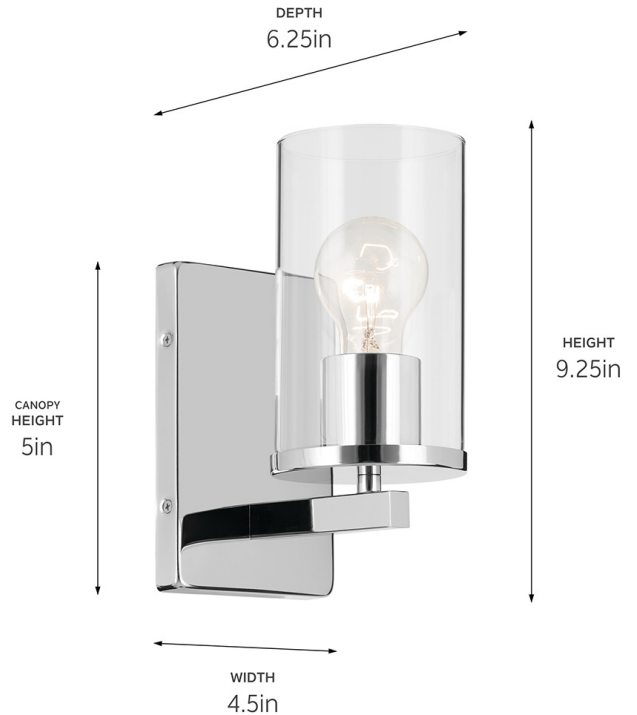

SPECIFICATIONS

Certifications/Qualifications

ADA Compliant	No
Prop65	No
Location Rating	Damp
	kichler.com/warranty

Dimensions

Height	9.25"
Width	4.5"
Height From Center Of Wall Opening (Spec Sheet)	5.75"
Depth	6.25"
Weight	2.3 LBS
Canopy Height	7"
Canopy Width	4.5"
Canopy Depth	0.75"

Electrical

Input Voltage	120 V

Light Source

Light Source	Bulb
Lamp Included	Not Included
# Of Bulbs/LED Modules	1
Max Or Nominal Watt	100 W
Lamp Type	A19
Socket Type	E26 (Medium)
Dimmable	Yes
Dimmable Notes	Dimmable when used with dimmer switch (sold separately); when using LED bulbs, see bulb manufacturer dimming specifications.

Mounting/Installation

Interior/Exterior	Interior Product
Mounting Weight	1.4 LBS
Install Glass Up Or Down	Both
Lead Wire Length	6
Wire Connectors	Wire Nuts

FIXTURE ATTRIBUTES

Housing/Glass

Primary Material	Steel
Shade Included	No
Shade Dimensions	4.00 DIA X 6.75

Product/Ordering Information

SKU	45495CHCLR
Finish	Chrome
UPC	783927050647

Finishes

- Black
- Black
- Brushed Nickel
- Brushed Nickel
- Chrome
- Chrome
- Natural Brass