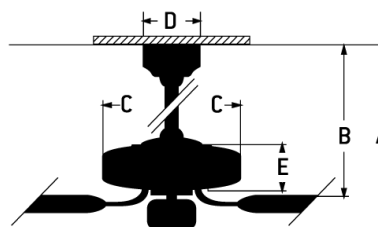

Outdoor Pro Plus 104 Indoor | Outdoor Fan - OP104FB5

52" Ceiling Fan with Blades and Integrated Light Kit

Color Flat Black

The ideal combination of excellent performance, exceptional value and timeless style, the wet rated Outdoor Pro Plus 52" ceiling fan featuring a clean motor with integrated clear glass enclosed Three light (3x7W non-dimmable LED bulbs included), updated canopy and straight blade arms is built for performance. The dual mount, standard 3-speed, reversible fan with custom 52" ABS blades is built to deliver performance with style.

- Remote Control Optional (Sold Separately)
- Integrated Sealed Clear Glass Light Kit with Three Non-Dimmable 7W LED Bulbs
- Unpacked with Custom Flat Black Wet Rated ABS Blades Included
- Limited Lifetime Warranty
- Standard 3-Speed Reversible Motor
- 6" Downrod (Included)
- Dual Mount (Flat or Angled Ceiling)
- Suitable for Wet Locations
- Limited Lifetime Warranty

Specs

Blade Sweep Opt (in.)	52
Blades	5
Blade Pitch (deg)	11.50
Motor Size (MM)	153x15
Amps at High Speed	0.53
Watts (Hi Speed)	63.54
Energy Guide Watts	40
Energy Guide CFM	3850
Energy Guide CFM_Watts	97
Energy Guide Est. Yearly Energy Cost	11
High Speed (CFM)	5262.78
Low Speed (CFM)	2248.82
Carton Size (CU FT)	2.03
Bulb CCT	3000
Bulb Wattage	7

Dimensions

A:	20.64
B:	13.13
C:	11.56
D:	5.51
E:	4.54
F: w/o Light Kit - Downrod Length (in.)	6

Compatible Control Types	CM-4SDH;CM-4SDH-5;CM-601F;CM-6AL;CM-6W;CM-7AL;CM-7AL-LED;CM-7W;CM-7W-LED;CM-8AL;CM-8W;CM-DSF01-10Z;CM-DSF021-10Z;CM-RTF-W;RCI-103;RCI-103, WCI-100;RCI-103-A;RCI-103-A, WCI-100;RCI-104;UCI-2000;UCI-2000-2;UCI-Remote;UCI-Wall;WUCI-1000;WUCI-Wall
CRI	80
Light Kit Options	Integrated Light Kit
Lumens	2400
Shipping Weight (lbs.)	21.34