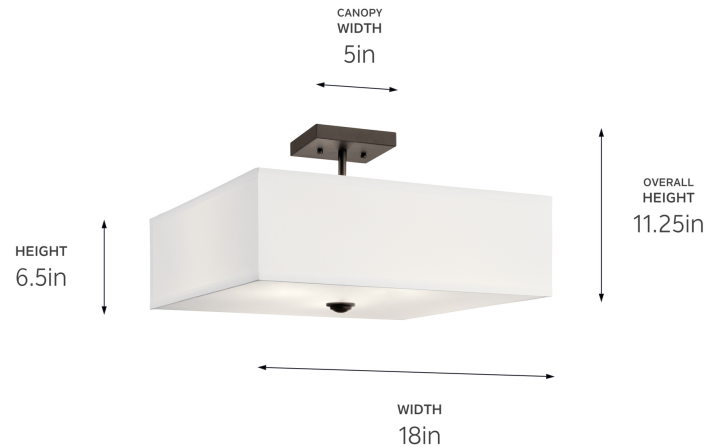

SPECIFICATIONS

Certifications/Qualifications

ADA Compliant	No
Prop65	No
DarkSky Approved	No
Location Rating	Dry
	kichler.com/warranty

Dimensions

Height	11.25"
Width	18"
Weight	6.8 LBS
Canopy Height	5"
Canopy Width	5"
Canopy Depth	1"

Electrical

Input Voltage	120 V

Light Source

Light Source	Bulb
Lamp Included	Not Included
# Of Bulbs/LED Modules	3
Max Or Nominal Watt	75 W
Lamp Type	A19
Socket Type	E26 (Medium)
Dimmable	Yes

Mounting/Installation

Interior/Exterior	Interior Product
Mounting Weight	1.3 LBS
Modular	No
Lead Wire Length	6

FIXTURE ATTRIBUTES

Housing/Glass

Primary Material	Steel
Shade Included	Yes
Shade Description	Fabric Square Shade
Shade Dimensions	18.00 X 18.00 X 6.00

Product/Ordering Information

SKU	43693OZ
Finish	Olde Bronze
UPC	783927540308

Finishes

- Black
- Brushed Nickel
- Natural Brass
- Olde Bronze

ALSO IN THIS FAMILY

43670NBRCLR