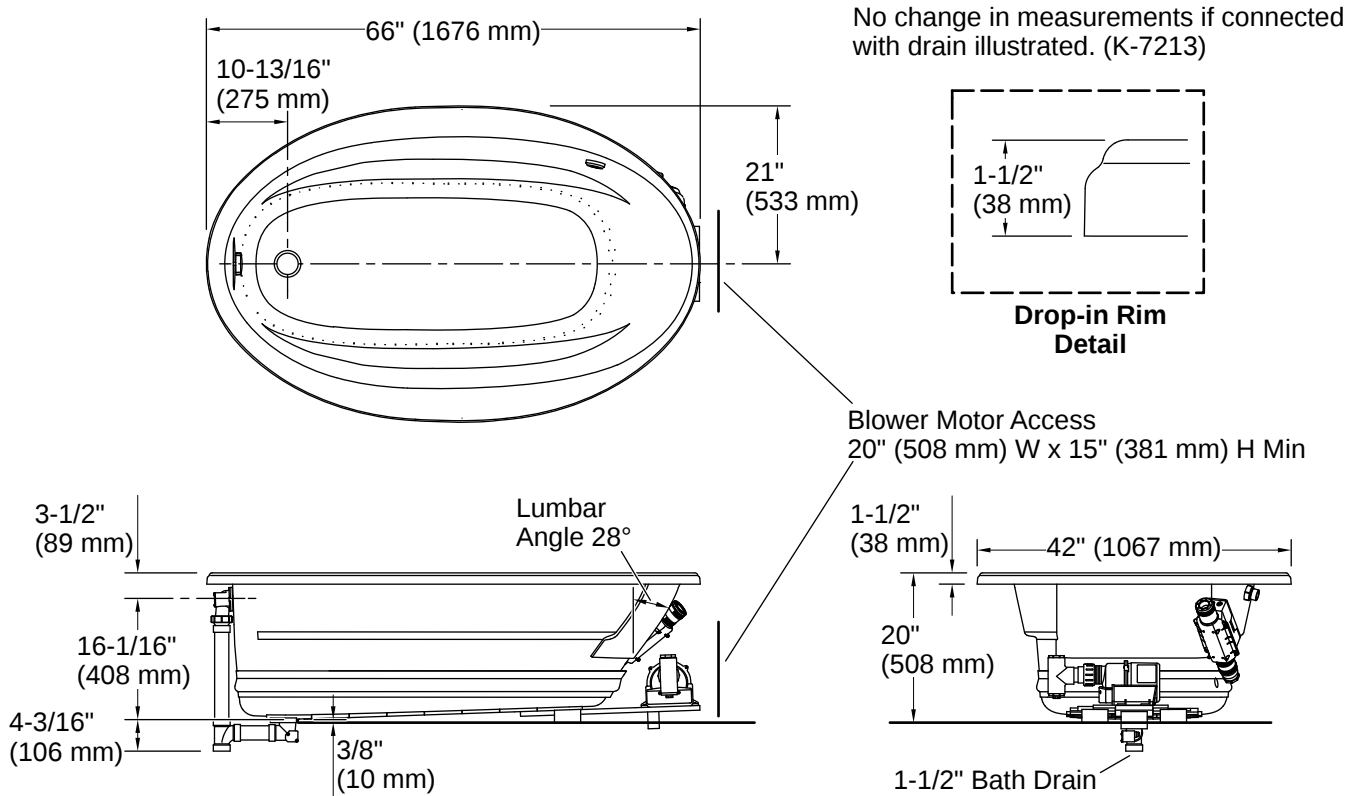

Technical Information

All product dimensions are nominal.

Drain Location:	Reversible
Drain Hole Diameter:	2-1/8" (55 mm)
Basin Area, Bottom:	48-5/8" x 24-1/2" (1235 mm x 622 mm)
Basin Area, Top:	60" x 32-3/16" (1523 mm x 818 mm)
Water Depth:	14-5/16" (364 mm)
Water Capacity:	70 gal (265 L)
Minimum Floor Load:	34 lbs/ft ²
Weight:	122 lbs (55.3 kg)

Installation

- Drop-in or undermount
- Reversible drain

Installation Notes

Install this product according to the installation instructions.

Measure your actual product for rough-in details.

The hot water supply should be 70% of the capacity of the bath or greater. Installations will vary.