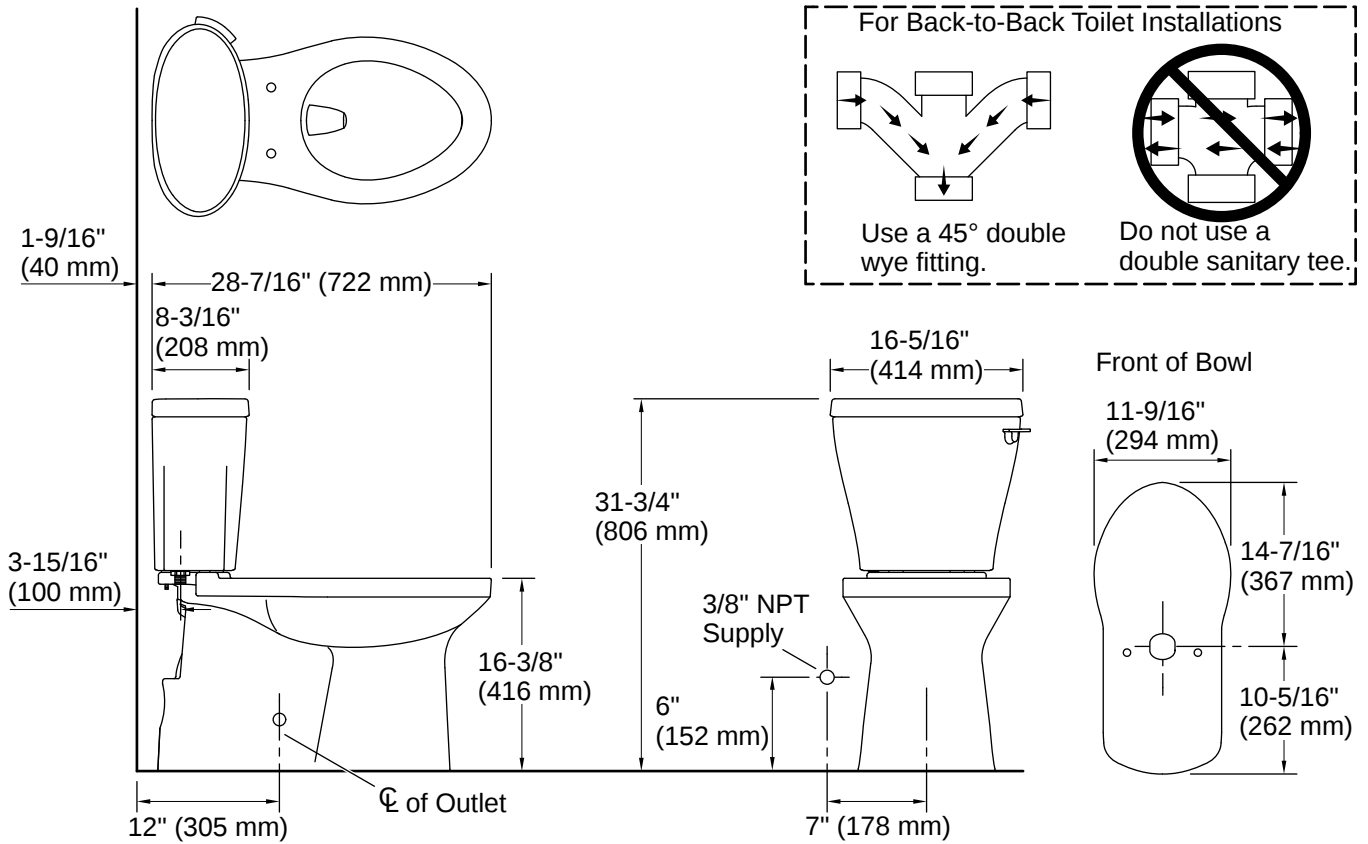

Installation

- Standard 12" (305 mm) rough-in
- 10" and 14" (254 mm and 356 mm) rough-in kits also available
- Seat and supply line sold separately

Installation Notes

Install this product according to the installation instructions.

For back-to-back toilet installations: Use only a 45° double wye fitting.

Product dimensions are nominal and may vary per ASME A112.19.2 tolerances.

ADA, OBC, CSA B651 compliant when installed to the specific requirements of these regulations.

Plumbing codes may require elongated toilets and elongated, open-front seats in public bathrooms.

Accessibility standards may require controls to be located on the open side of the toilet.