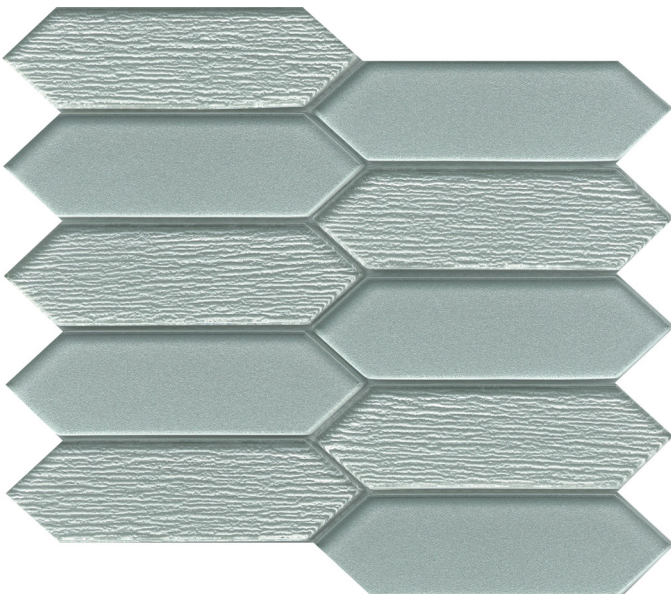

Picket™ is inspired by the simplistic angles of a picket fence in a shimmering glass mosaic pattern. With warm tones, the collection exudes a contemporary approach to wall design.

# PICKET™

*Glass Mosaic*

WALL  RESIDENTIAL  COMMERCIAL  INDOOR  OUTDOOR  POOL 

White

Morning

Silver

Blue

<p><b>Sizes</b></p>	 <p>10" x 11" Mesh 9.45" x 10.87"</p>
<p><b>Thickness</b></p>	<p>8mm</p>
<p><b>Testing</b></p>	<p>Shade Variation Rating</p>
<p><b>Results*</b></p>	<p>VI</p>