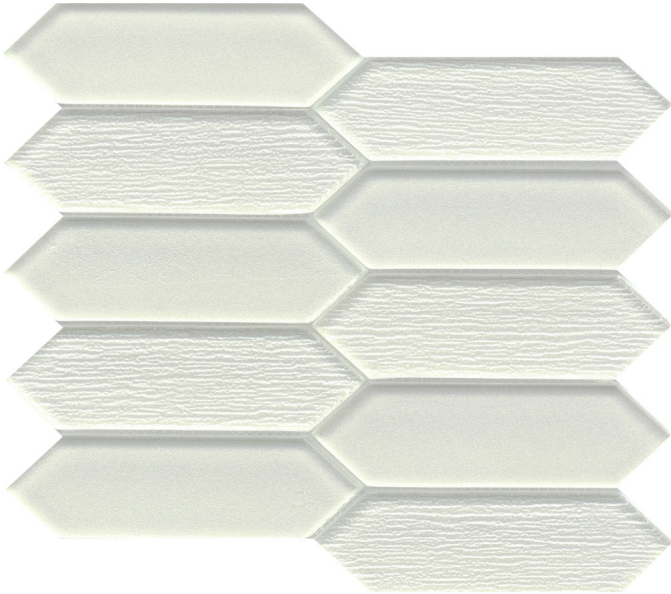

Picket™ is inspired by the simplistic angles of a picket fence in a shimmering glass mosaic pattern. With warm tones, the collection exudes a contemporary approach to wall design.

# PICKET™

*Glass Mosaic*

WALL  RESIDENTIAL  COMMERCIAL  INDOOR  OUTDOOR  POOL 

White

Morning

Silver

Blue

<p><b>Sizes</b></p>	 <p>10" x 11" Mesh 9.45" x 10.87"</p>
<p><b>Thickness</b></p>	<p>8mm</p>
<p><b>Testing</b></p>	<p>Shade Variation Rating</p>
<p><b>Results*</b></p>	<p>VI</p>