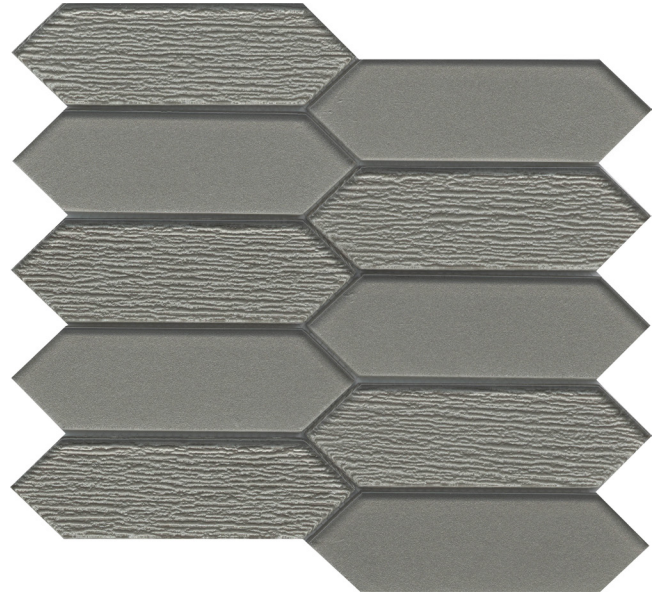

Picket™ is inspired by the simplistic angles of a picket fence in a shimmering glass mosaic pattern. With warm tones, the collection exudes a contemporary approach to wall design.

# PICKET™

*Glass Mosaic*

WALL  RESIDENTIAL  COMMERCIAL  INDOOR  OUTDOOR  POOL 

White

Morning

Silver

Blue

<p><b>Sizes</b></p>	 <p>10" x 11" Mesh 9.45" x 10.87"</p>
<p><b>Thickness</b></p>	<p>8mm</p>
<p><b>Testing</b></p>	<p>Shade Variation Rating</p>
<p><b>Results*</b></p>	<p>VI</p>