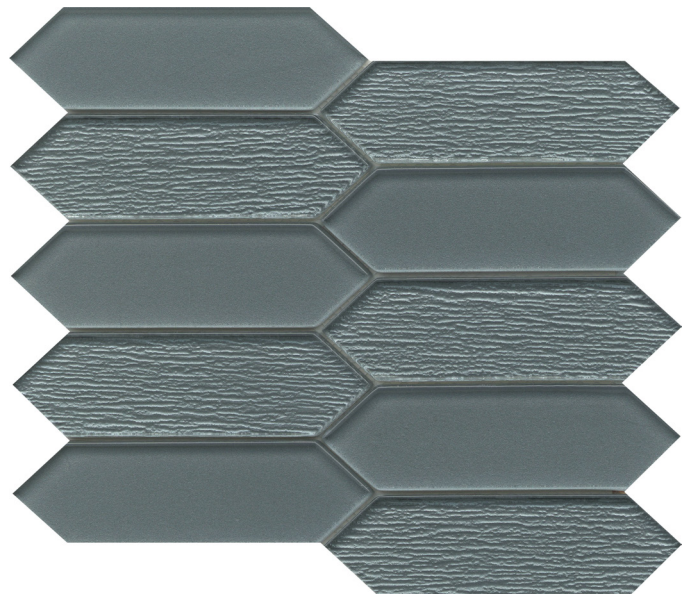

Picket™ is inspired by the simplistic angles of a picket fence in a shimmering glass mosaic pattern. With warm tones, the collection exudes a contemporary approach to wall design.

# PICKET™

*Glass Mosaic*

WALL  RESIDENTIAL  COMMERCIAL  INDOOR  OUTDOOR  POOL 

White

Morning

Silver

Blue

<p><b>Sizes</b></p>	 <p>10" x 11" Mesh 9.45" x 10.87"</p>
<p><b>Thickness</b></p>	<p>8mm</p>
<p><b>Testing</b></p>	<p>Shade Variation Rating</p>
<p><b>Results*</b></p>	<p>VI</p>