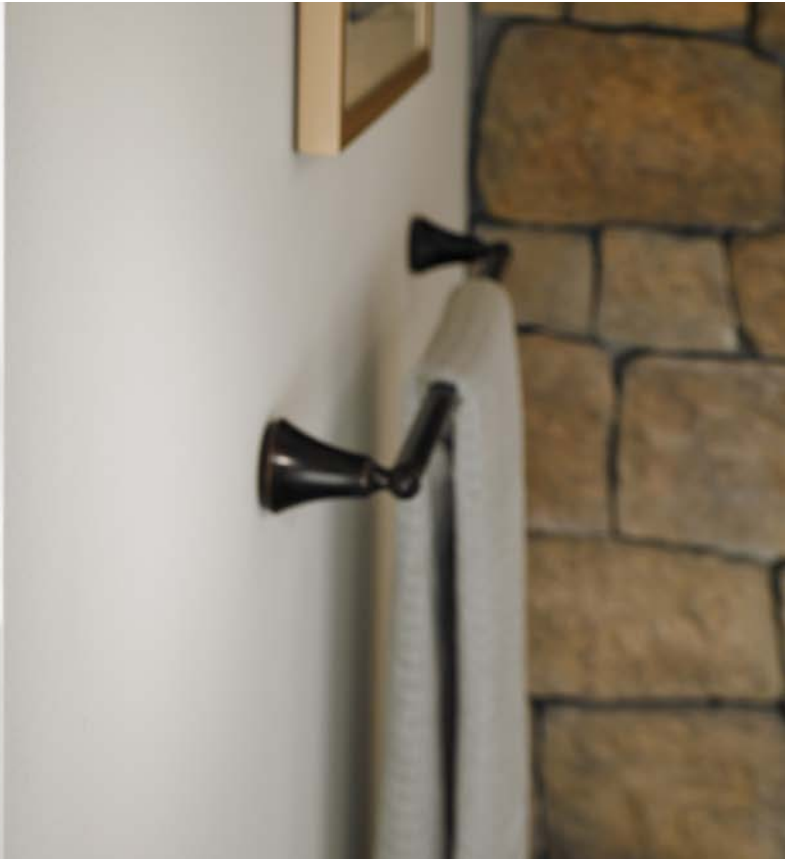

WYNFORD®

MATCHING ACCESSORIES

Double Robe Hook
YB5203

Towel Ring
YB5286

18" Towel Bar
YB5218

24" Towel Bar
YB5224

FINISH OPTIONS

Chrome **(CH)**, Brushed Nickel **(BN)**,
Oil Rubbed Bronze **(ORB)**

Not all platforms available in all finishes.

To view ordering instructions, see
reference chart on pages 116-119.

24" Double Towel Bar
YB5222

Pivoting Paper Holder
YB5208 | ©

Tank Lever
YB5201

Corner Shower Basket
YB5275