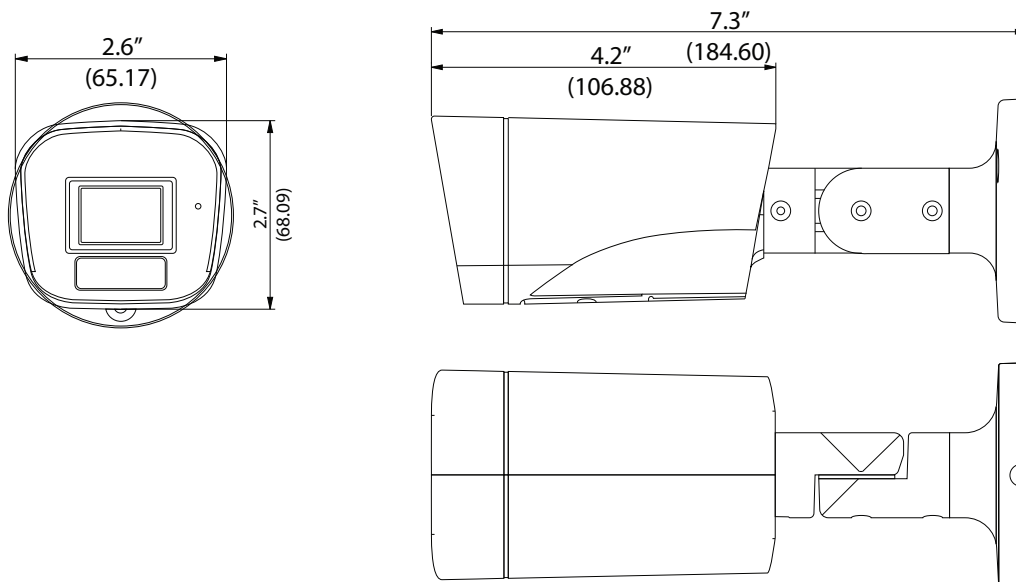

2MP TVI Bullet IR Light Camera

TVI2B-NC

Specifications

Camera	TVI2B-NC
Lens	2.8mm
Power System	NTSC
Active Pixel	1920*1080
SYNC.	Internal
Resolution	1080P
IR led	2pcs Array IR LED
VIDEO.OUT	A/C/T/CVBS
Minimum Illumination	0.005Lux(F1.2)
S/N Ratio	48dB(min)(AGC closed)
DWDR	CLOSE/OPEN
3DNR	AUTO/MANUAL(0-10)
AWB	GRAY WORLD/PRO/MWB
EXPOSURE MODE	GLOBAL/BLC
OSD	Yes
Language	Eng/Chin1/Chin2/Pycc/espa/Fran/POL/ITAL/PORT/Japan/Korean/E^^HN
Day/Night	Ext /AUTO /Color/MONO
Power Input	DC12V± 1V
Power Dissipation	300mA
Transmission distance	75-5 300M
Operation Temperature	Temperature -45 ~ +55 ,Humidity less than 85%RH
Dimension	32*32/38*38*1.6(H)

Dimensions

Warranty

All Illumivue products come with a 3-year limited liability warranty. This warranty includes parts and labor repairs on all components found to be defective in material or workmanship under normal conditions of use. This warranty shall not apply to products which have been abused, modified, or disassembled. Warranty items only by authorized resellers. Warranty not eligible for products purchased through non-authorized online sellers.