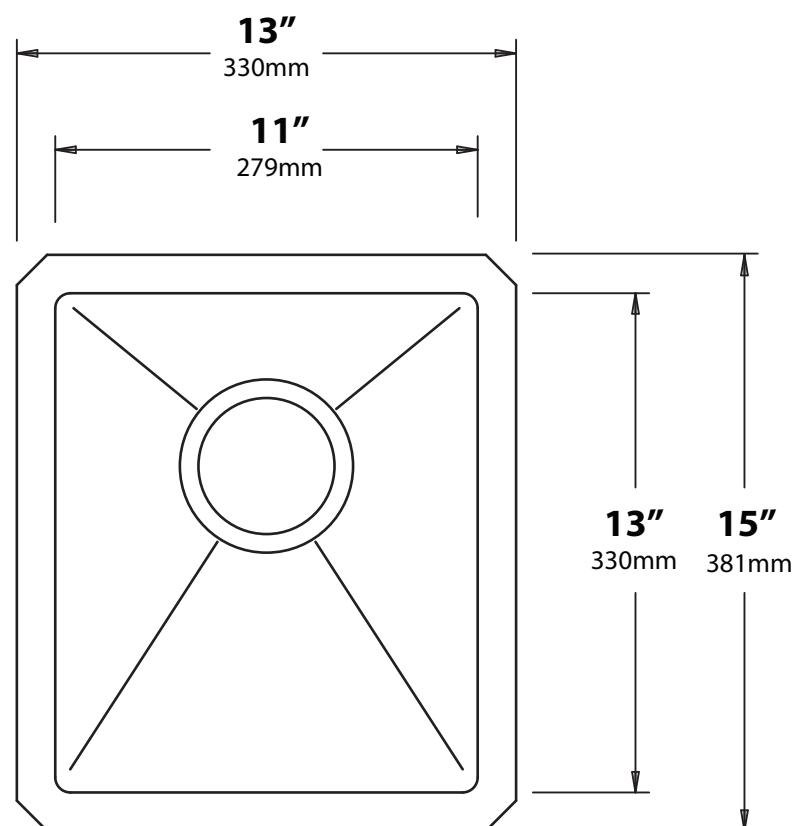

Dotted line size: 279\*330mm

# Kräus®

www.kraususa.com

**Model No.  
KHU101-13**

**Pro Hotline:  
516.801.8955**

**Customer Service:  
800.775.0703**

**NOTE:** Cutout template is provided as a guide **ONLY** and must be checked against actual sink to verify correct fit.

Please cut along inner solid line for negative reveal 1/8" →

Please tear perforated edge for zero / flushed reveal →

Please use outer edge for positive reveal 3/8" →