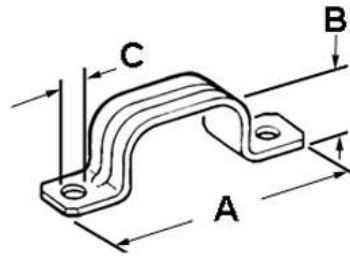

## Two Hole - Steel

### Application

Used to support oval service entrance cable, types SE and SEU, to mounting surface.

### Certifications & Codes:

UNSPSC: 39121705

[Download Photo Image](#)    [Download Dimensional Image](#)

Dimension A in Inches: 2-1/16

Dimension B in Inches: 13/16

Dimension C in Inches: 5/16

**Catalog ID:** 1883-SE

**UPC Number:** 781747018830

**Description:** Strap, Service Entrance, Two Hole, Steel, SE/SEU Cable Size 3-#1, #0, #1/0, #2/0

**Application:** Used to support oval service entrance cable, types SE and SEU, to mounting surface.