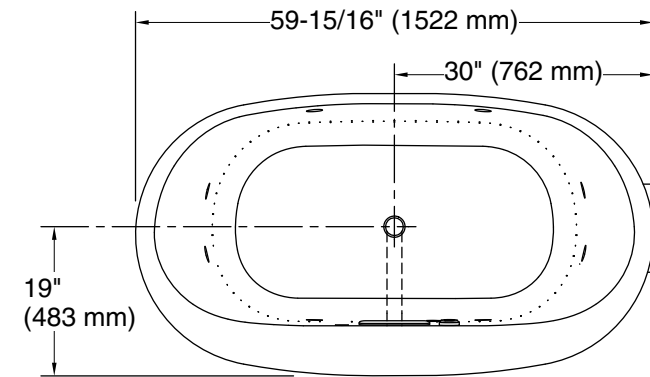

No change in measurements if connected with drain illustrated. (K-7272)

**Drop-in Rim Detail**

**Blower Motor Access**  
30" (762 mm) W x 15" (381 mm) H Min

### Technical Information

All product dimensions are nominal.

Drain location:	Center
Basin area, bottom:	43" x 25-5/8" (1093 mm x 651 mm)
Basin area, top:	55-9/16" x 28-3/8" (1411 mm x 720 mm)
Weight:	160 lbs (72.6 kg)
Minimum floor load:	53.9 lbs/ft <sup>2</sup> (263.2 kg/m <sup>2</sup> )
Water depth:	16-5/16" (415 mm)
Water capacity:	72.017 gal (272.6 L)
Template:	Drop-in, 1268438-7, required, included
Electrical component rating:	Blower: 120 V, 10 A, 60 Hz Air bath: 120 V, 5 A, 60 Hz Pump: 120 V, 7 A, 60 Hz