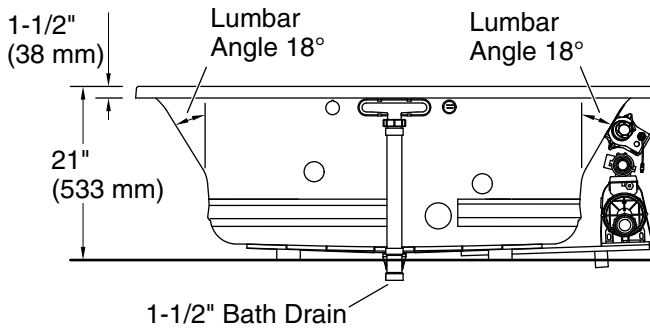

No change in measurements if connected with drain illustrated. (K-7272)

**Drop-in Rim Detail**

**Blower Motor Access**  
30" (762 mm) W x 15" (381 mm) H Min

### Technical Information

All product dimensions are nominal.

Drain location:	Center
Basin area, bottom:	43" x 25-5/8" (1093 mm x 651 mm)
Basin area, top:	55-9/16" x 28-3/8" (1411 mm x 720 mm)
Weight:	160 lbs (72.6 kg)
Minimum floor load:	53.9 lbs/ft <sup>2</sup> (263.2 kg/m <sup>2</sup> )
Water depth:	16-5/16" (415 mm)
Water capacity:	72.017 gal (272.6 L)
Template:	Drop-in, 1268438-7, required, included
Electrical component rating:	Blower: 120 V, 10 A, 60 Hz Air bath: 120 V, 5 A, 60 Hz Pump: 120 V, 7 A, 60 Hz