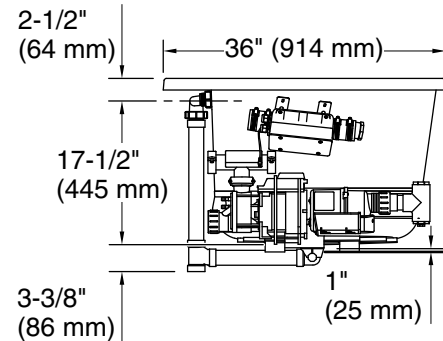

No change in measurements if connected with drain illustrated. (K-7272)

**Drop-in Rim Detail**

**Blower Motor Access**  
30" (762 mm) W x 15" (381 mm) H Min

### Technical Information

All product dimensions are nominal.

Drain location:	Center
Basin area, bottom:	43" x 25-5/8" (1093 mm x 651 mm)
Basin area, top:	55-9/16" x 28-3/8" (1411 mm x 720 mm)
Weight:	160 lbs (72.6 kg)
Minimum floor load:	53.9 lbs/ft <sup>2</sup> (263.2 kg/m <sup>2</sup> )
Water depth:	16-5/16" (415 mm)
Water capacity:	72.017 gal (272.6 L)
Template:	Drop-in, 1268438-7, required, included
Electrical component rating:	Blower: 120 V, 10 A, 60 Hz Air bath: 120 V, 5 A, 60 Hz Pump: 120 V, 7 A, 60 Hz