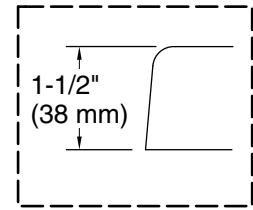

No change in measurements if connected with drain illustrated. (K-7272)

**Drop-in Rim Detail**

**Blower Motor Access**  
30" (762 mm) W x 15" (381 mm) H Min

### Technical Information

All product dimensions are nominal.

Drain location:	Center
Basin area, bottom:	43" x 25-5/8" (1093 mm x 651 mm)
Basin area, top:	55-9/16" x 28-3/8" (1411 mm x 720 mm)
Weight:	160 lbs (72.6 kg)
Minimum floor load:	53.9 lbs/ft <sup>2</sup> (263.2 kg/m <sup>2</sup> )
Water depth:	16-5/16" (415 mm)
Water capacity:	72.017 gal (272.6 L)
Template:	Drop-in, 1268438-7, required, included
Electrical component rating:	Blower: 120 V, 10 A, 60 Hz Air bath: 120 V, 5 A, 60 Hz Pump: 120 V, 7 A, 60 Hz