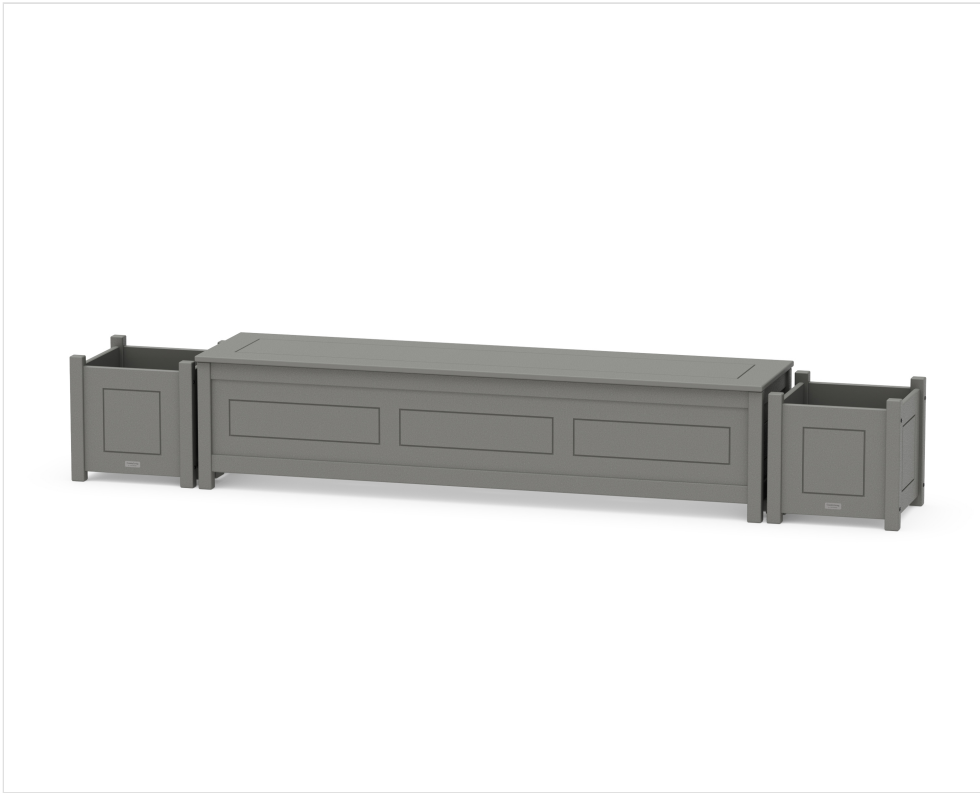

POLYWOOD®

Sustainable Outdoor Furniture

CLIMATETUFF™
MATERIALS

COLORSTAY™
TECHNOLOGY

MADE IN
THE USA

CONSCIOUSLY
CRAFTED

CountryLiving *by* POLYWOOD®

72" Country Living Straight Planter Storage Bench Set

BRAND | Country Living

COLLECTION | None

SKU | PWS3005-1

SET WEIGHT + DIMENSIONS

Overall Set Weight	157.0 lbs
Recommended Minimum Space (Based on pictured configuration)	108.0" W x 17.5" H x 18.0" D

INDIVIDUAL ITEM DIMENSIONS

Qty	NAME	SKU	DIMENSIONS (W x H x D)
1	Country Living 72" Storage Bench	CLBNS723	72.25" x 17.03" x 17.58"
2	Country Living Square Planter Box	CL6231S	15.6" x 13.16" x 16.24"
2	Modular Planter Connection Block	P15675	1.5" x 4.0" x 12.5"

AVAILABLE LUMBER COLORS