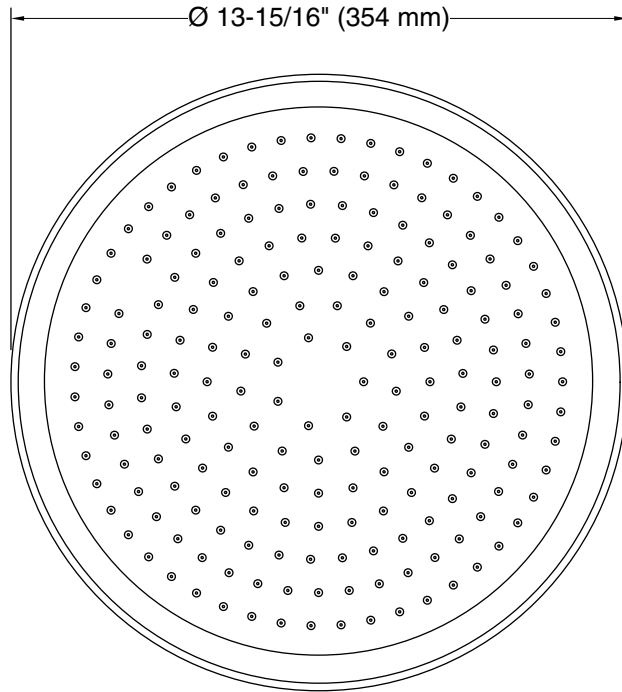

Installation

- 1/2" -14 NPT connection
- Requires single-function rainhead shower arm and flange (sold separately)

Recommended Products/Accessories

- K-26319 3" ceiling-mount single-function rainhead arm and flange
- K-26320 6" ceiling-mount single-function rainhead arm and flange
- K-26321 12" ceiling-mount single-function rainhead arm and flange
- K-26322 15-1/2" wall-mount single-function rainhead arm and flange
- K-26307 19" wall-mount single-function rainhead arm and flange

Technical Information

All product dimensions are nominal.

Spout:

Shower/Rainhead rated max flow: 2.5 gal/min (9.5 l/min)