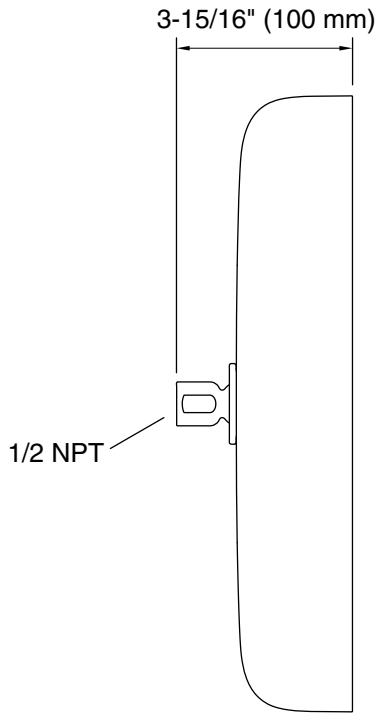

Installation

- 1/2" -14 NPT connection
- Requires single-function rainhead shower arm and flange (sold separately)

Recommended Products/Accessories

- K-26319 3" ceiling-mount single-function rainhead arm and flange
- K-26320 6" ceiling-mount single-function rainhead arm and flange
- K-26321 12" ceiling-mount single-function rainhead arm and flange
- K-26322 15-1/2" wall-mount single-function rainhead arm and flange
- K-26307 19" wall-mount single-function rainhead arm and flange

Technical Information

All product dimensions are nominal.

Spout:

Shower/Rainhead rated max flow: 2.5 gal/min (9.5 l/min)