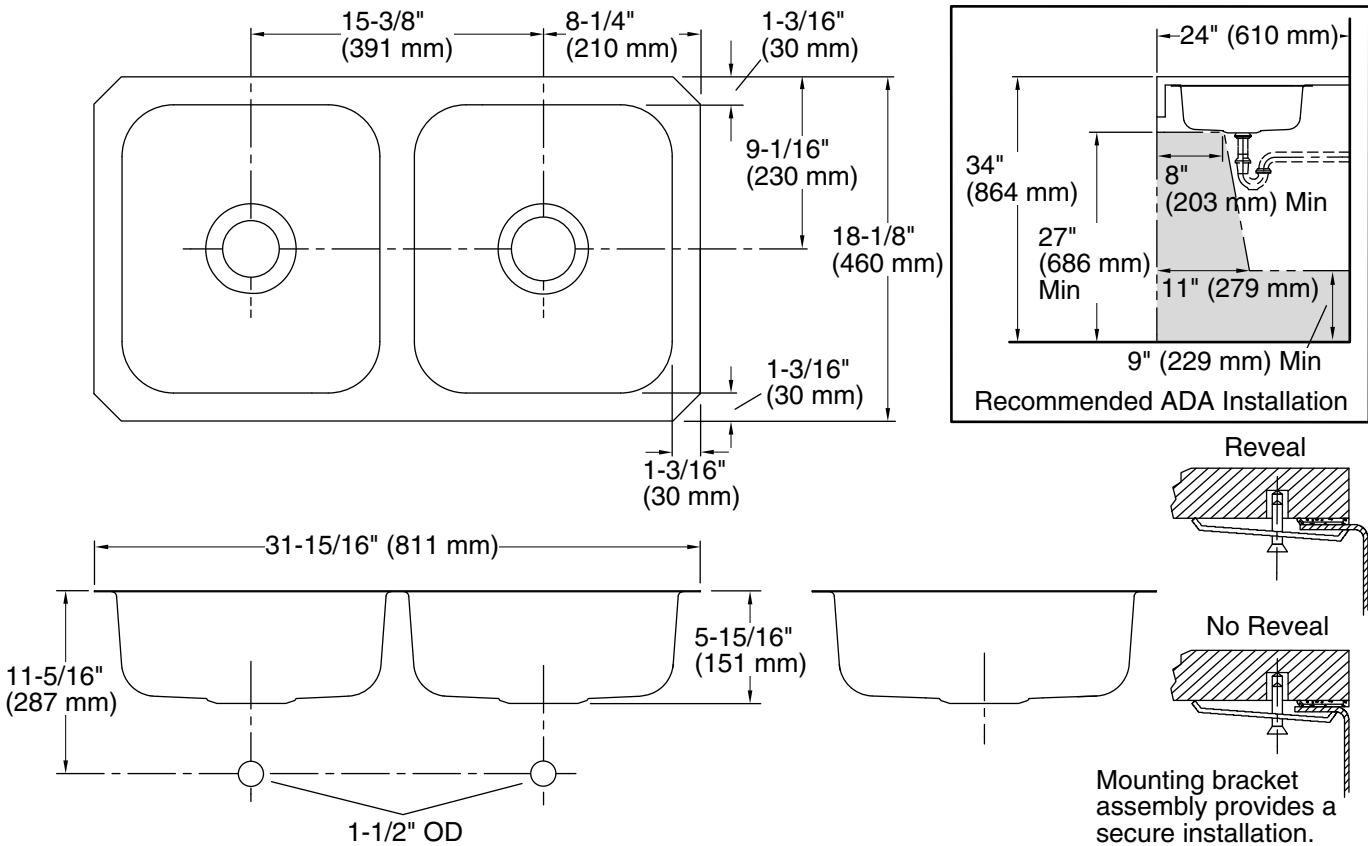

Technical Information

All product dimensions are nominal.

Basin configuration:	Equal Bowls
Bowl area (Left):	Length: 14-1/8" (358 mm) Width: 15-3/4" (400 mm) Bowl depth: 5-5/8" (143 mm) Water depth: 5-5/8" (143 mm)
Bowl area (Right):	Length: 14-1/8" (358 mm) Width: 15-3/4" (400 mm) Bowl depth: 5-5/8" (143 mm) Water depth: 5-5/8" (143 mm)
Drain hole:	3-5/8" (92 mm)
Template:	1315846-7, required, included

Notes

Install this product according to the installation instructions.

ADA compliant when installed to the specific requirements of these regulations.