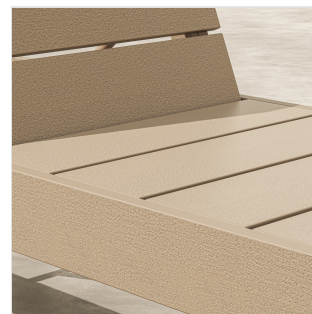

POLYWOOD®

Sustainable Outdoor Furniture

CLIMATETUFF™
MATERIALS

COLORSTAY™
TECHNOLOGY

MADE IN
THE USA

CONSCIOUSLY
CRAFTED

PW DESIGNER SERIES

Latitude Chaise Lounge

BRAND | PW Designer Series

COLLECTION | Latitude

SKU | PWD421CA2678

SPECIFICATIONS

Weight	104.0 lbs
Width	26.0"
Height	37.5"
Depth	78.13"
Seat Width	24.0"
Seat Depth	49.56"
Seat Height	13.0"

AVAILABLE LUMBER COLORS