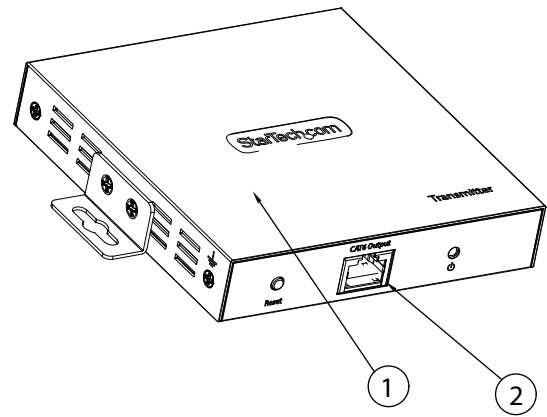

8 7 6 5 4 3 2 1

F
E
D
C
B
A

ITEM NO.	DESCRIPTION	QTY.
1	TOP COVER,SPCC,PANTONE BLACK C	1
2	PCB SUB ASSEMBLY	1
3	SCREWS,PANTONE BLACK C	8
4	BOTTOM,SPCC,PANTONE BLACK C	1
5	MOUNTING BRACKET,SPCC,PANTONE BLACK C	2

THIRD ANGLE PROJECTION

GENERAL NOTES
DIMENSIONS ARE IN MM - DO NOT SCALE

THIS DOCUMENT CONTAINS CONFIDENTIAL, PROPRIETARY INFORMATION THAT IS PROPERTY OF STARTECH.COM

PRODUCT ID	4K701C-EXTEND-HDMI (transmitter)
DESCRIPTION	4K HDMI Extender Over CAT5/CAT6 Cable
DO NOT SCALE	SHEET: 1 OF: 2
UPLOAD DATE: 11/18/2025	