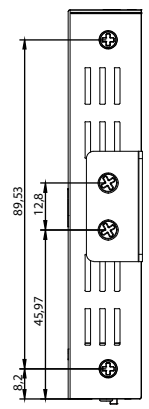

8 7 6 5 4 3 2 1

F
E
D
C
B
A

ITEM NO.	DESCRIPTION	QTY.
1	TOP COVER,SPCC,PANTONE BLACK C	1
2	PCB SUB ASSEMBLY	1
3	SCREWS,PANTONE BLACK C	8
4	BOTTOM,SPCC,PANTONE BLACK C	1
5	MOUNTING BRACKET,SPCC,PANTONE BLACK C	2

THIRD ANGLE PROJECTION

GENERAL NOTES
DIMENSIONS ARE IN MM - DO NOT SCALE

THIS DOCUMENT CONTAINS CONFIDENTIAL, PROPRIETARY INFORMATION THAT IS PROPERTY OF STARTECH.COM

PRODUCT ID	4K701C-EXTEND-HDMI (transmitter)
DESCRIPTION	4K HDMI Extender Over CAT5/CAT6 Cable
DO NOT SCALE	SHEET: 1 OF: 2
UPLOAD DATE: 11/18/2025	

8 7 6 5 4 3 2 1

ITEM NO.	DESCRIPTION	QTY.
1	TOP COVER,SPCC,PANTONE BLACK C	1
2	PCB SUB ASSEMBLY	1
3	SCREWS,PANTONE BLACK C	8
4	BOTTOM,SPCC,PANTONE BLACK C	1
5	MOUNTING BRACKET,SPCC,PANTONE BLACK C	2

THIRD ANGLE PROJECTION

GENERAL NOTES
DIMENSIONS ARE IN MM - DO NOT SCALE
THIS DOCUMENT CONTAINS CONFIDENTIAL, PROPRIETARY INFORMATION THAT IS PROPERTY OF STARTECH.COM

StarTech.com

PRODUCT ID	4K701C-EXTEND-HDMI (receiver)
DESCRIPTION	4K HDMI Extender Over CAT5/CAT6 Cable
DO NOT SCALE	SHEET: 2 OF: 2
UPLOAD DATE: 11/18/2025	