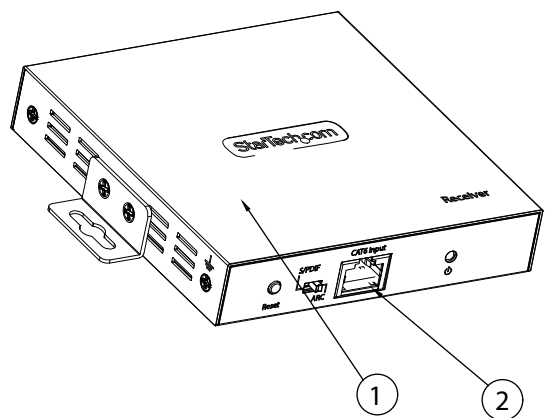

ITEM NO.	DESCRIPTION	QTY.
1	TOP COVER,SPCC,PANTONE BLACK C	1
2	PCB SUB ASSEMBLY	1
3	SCREWS,PANTONE BLACK C	8
4	BOTTOM,SPCC,PANTONE BLACK C	1
5	MOUNTING BRACKET,SPCC,PANTONE BLACK C	2

THIRD ANGLE PROJECTION

GENERAL NOTES
DIMENSIONS ARE IN MM - DO NOT SCALE
THIS DOCUMENT CONTAINS CONFIDENTIAL, PROPRIETARY INFORMATION THAT IS PROPERTY OF STARTECH.COM

StarTech.com

PRODUCT ID	4K701C-EXTEND-HDMI (receiver)
DESCRIPTION	4K HDMI Extender Over CAT5/CAT6 Cable
DO NOT SCALE	SHEET: 2 OF: 2
UPLOAD DATE: 11/18/2025