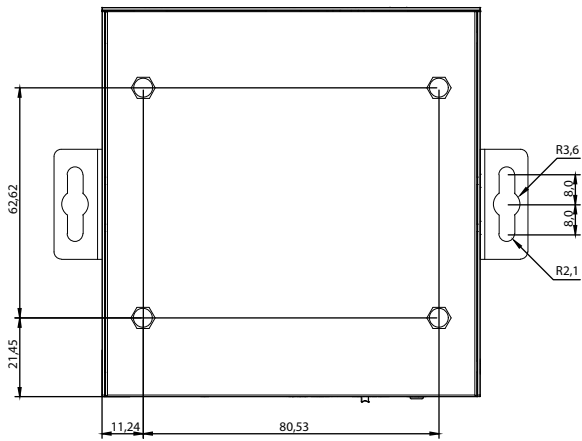

8 7 6 5 4 3 2 1

F
E
D
C
B
A

ITEM NO.	DESCRIPTION	QTY.
1	TOP COVER,SPCC,PANTONE BLACK C	1
2	PCB SUB ASSEMBLY	1
3	SCREWS,PANTONE BLACK C	8
4	BOTTOM,SPCC,PANTONE BLACK C	1
5	MOUNTING BRACKET,SPCC,PANTONE BLACK C	2

THIRD ANGLE PROJECTION

GENERAL NOTES
DIMENSIONS ARE IN MM - DO NOT SCALE

THIS DOCUMENT CONTAINS CONFIDENTIAL, PROPRIETARY INFORMATION THAT IS PROPERTY OF STARTECH.COM

PRODUCT ID	4K701C-EXTEND-HDMI (transmitter)
DESCRIPTION	4K HDMI Extender Over CAT5/CAT6 Cable
DO NOT SCALE	SHEET: 1 OF: 2
UPLOAD DATE: 11/18/2025	

8 7 6 5 4 3 2 1

ITEM NO.	DESCRIPTION	QTY.
1	TOP COVER,SPCC,PANTONE BLACK C	1
2	PCB SUB ASSEMBLY	1
3	SCREWS,PANTONE BLACK C	8
4	BOTTOM,SPCC,PANTONE BLACK C	1
5	MOUNTING BRACKET,SPCC,PANTONE BLACK C	2

THIRD ANGLE PROJECTION

GENERAL NOTES
DIMENSIONS ARE IN MM - DO NOT SCALE
THIS DOCUMENT CONTAINS CONFIDENTIAL, PROPRIETARY INFORMATION THAT IS PROPERTY OF STARTECH.COM

StarTech.com

PRODUCT ID	4K701C-EXTEND-HDMI (receiver)
DESCRIPTION	4K HDMI Extender Over CAT5/CAT6 Cable
DO NOT SCALE	SHEET: 2 OF: 2
UPLOAD DATE: 11/18/2025	