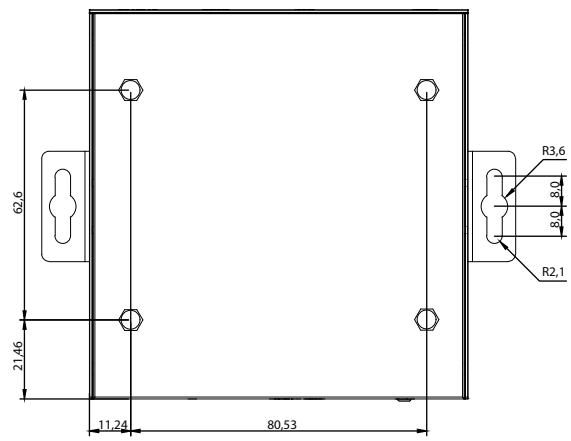

8 7 6 5 4 3 2 1

F
E
D
C
B
A

ITEM NO.	DESCRIPTION	QTY.
1	TOP COVER,SPCC,PANTONE BLACK C	1
2	PCB SUB ASSEMBLY	1
3	SCREWS,PANTONE BLACK C	8
4	BOTTOM,SPCC,PANTONE BLACK C	1
5	MOUNTING BRACKET,SPCC,PANTONE BLACK C	2

THIRD ANGLE PROJECTION

GENERAL NOTES
DIMENSIONS ARE IN MM - DO NOT SCALE

THIS DOCUMENT CONTAINS CONFIDENTIAL, PROPRIETARY INFORMATION THAT IS PROPERTY OF STARTECH.COM

PRODUCT ID	4K701C-EXTEND-HDMI (transmitter)
DESCRIPTION	4K HDMI Extender Over CAT5/CAT6 Cable
DO NOT SCALE	SHEET: 1 OF: 2
UPLOAD DATE: 11/18/2025	

8 7 6 5 4 3 2 1

ITEM NO.	DESCRIPTION	QTY.
1	TOP COVER,SPCC,PANTONE BLACK C	1
2	PCB SUB ASSEMBLY	1
3	SCREWS,PANTONE BLACK C	8
4	BOTTOM,SPCC,PANTONE BLACK C	1
5	MOUNTING BRACKET,SPCC,PANTONE BLACK C	2

THIRD ANGLE PROJECTION

GENERAL NOTES
DIMENSIONS ARE IN MM - DO NOT SCALE
THIS DOCUMENT CONTAINS CONFIDENTIAL, PROPRIETARY INFORMATION THAT IS PROPERTY OF STARTECH.COM

StarTech.com

PRODUCT ID	4K701C-EXTEND-HDMI (receiver)
DESCRIPTION	4K HDMI Extender Over CAT5/CAT6 Cable
DO NOT SCALE	SHEET: 2 OF: 2
UPLOAD DATE: 11/18/2025	