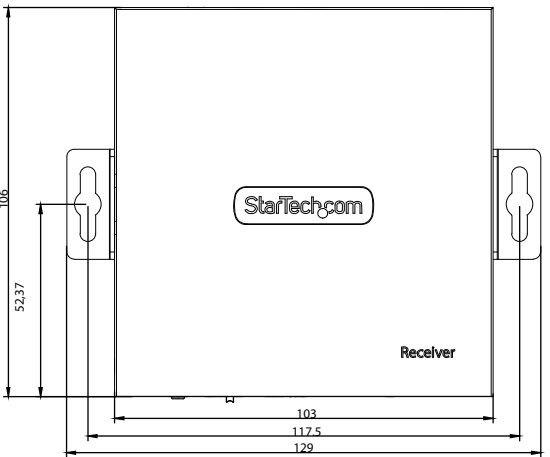

8 7 6 5 4 3 2 1

F
E
D
C
B
A

ITEM NO.	DESCRIPTION	QTY.
1	TOP COVER,SPCC,PANTONE BLACK C	1
2	PCB SUB ASSEMBLY	1
3	SCREWS,PANTONE BLACK C	8
4	BOTTOM,SPCC,PANTONE BLACK C	1
5	MOUNTING BRACKET,SPCC,PANTONE BLACK C	2

THIRD ANGLE PROJECTION

GENERAL NOTES
DIMENSIONS ARE IN MM - DO NOT SCALE

THIS DOCUMENT CONTAINS CONFIDENTIAL, PROPRIETARY INFORMATION THAT IS PROPERTY OF STARTECH.COM

PRODUCT ID	4K701C-EXTEND-HDMI (transmitter)
DESCRIPTION	4K HDMI Extender Over CAT5/CAT6 Cable
DO NOT SCALE	SHEET: 1 OF: 2
UPLOAD DATE: 11/18/2025	

8 7 6 5 4 3 2 1

ITEM NO.	DESCRIPTION	QTY.
1	TOP COVER,SPCC,PANTONE BLACK C	1
2	PCB SUB ASSEMBLY	1
3	SCREWS,PANTONE BLACK C	8
4	BOTTOM,SPCC,PANTONE BLACK C	1
5	MOUNTING BRACKET,SPCC,PANTONE BLACK C	2

THIRD ANGLE PROJECTION