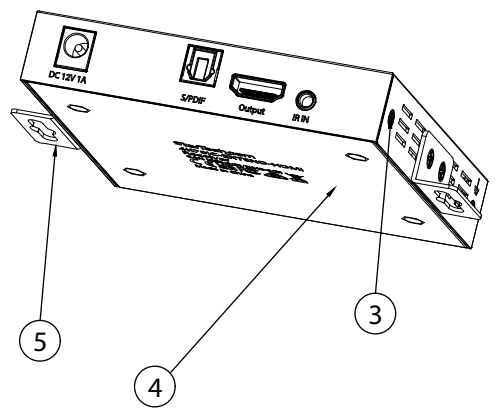

ITEM NO.	DESCRIPTION	QTY.
1	TOP COVER,SPCC,PANTONE BLACK C	1
2	PCB SUB ASSEMBLY	1
3	SCREWS,PANTONE BLACK C	8
4	BOTTOM,SPCC,PANTONE BLACK C	1
5	MOUNTING BRACKET,SPCC,PANTONE BLACK C	2

THIRD ANGLE PROJECTION

GENERAL NOTES
DIMENSIONS ARE IN MM - DO NOT SCALE
THIS DOCUMENT CONTAINS CONFIDENTIAL, PROPRIETARY INFORMATION THAT IS PROPERTY OF STARTECH.COM

StarTech.com

PRODUCT ID	4K701C-EXTEND-HDMI (receiver)
DESCRIPTION	4K HDMI Extender Over CAT5/CAT6 Cable
DO NOT SCALE	SHEET: 2 OF: 2
UPLOAD DATE: 11/18/2025