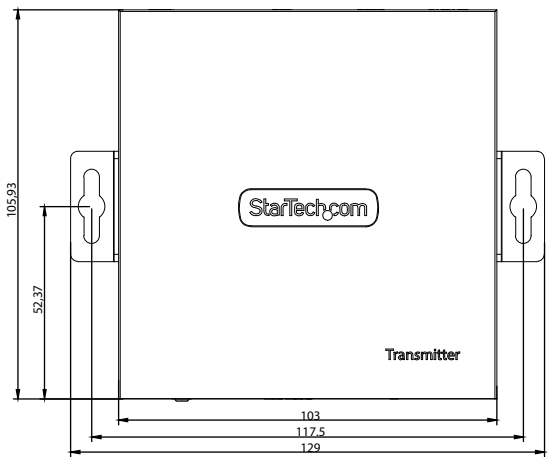

8 7 6 5 4 3 2 1

F
E
D
C
B
A

ITEM NO.	DESCRIPTION	QTY.
1	TOP COVER,SPCC,PANTONE BLACK C	1
2	PCB SUB ASSEMBLY	1
3	SCREWS,PANTONE BLACK C	8
4	BOTTOM,SPCC,PANTONE BLACK C	1
5	MOUNTING BRACKET,SPCC,PANTONE BLACK C	2

THIRD ANGLE PROJECTION

GENERAL NOTES
DIMENSIONS ARE IN MM - DO NOT SCALE

THIS DOCUMENT CONTAINS CONFIDENTIAL, PROPRIETARY INFORMATION THAT IS PROPERTY OF STARTECH.COM

PRODUCT ID	4K701C-EXTEND-HDMI (transmitter)
DESCRIPTION	4K HDMI Extender Over CAT5/CAT6 Cable
DO NOT SCALE	SHEET: 1 OF: 2
UPLOAD DATE: 11/18/2025	

8 7 6 5 4 3 2 1

ITEM NO.	DESCRIPTION	QTY.
1	TOP COVER,SPCC,PANTONE BLACK C	1
2	PCB SUB ASSEMBLY	1
3	SCREWS,PANTONE BLACK C	8
4	BOTTOM,SPCC,PANTONE BLACK C	1
5	MOUNTING BRACKET,SPCC,PANTONE BLACK C	2

THIRD ANGLE PROJECTION

GENERAL NOTES
DIMENSIONS ARE IN MM - DO NOT SCALE
THIS DOCUMENT CONTAINS CONFIDENTIAL, PROPRIETARY INFORMATION THAT IS PROPERTY OF STARTECH.COM

StarTech.com

PRODUCT ID	4K701C-EXTEND-HDMI (receiver)
DESCRIPTION	4K HDMI Extender Over CAT5/CAT6 Cable
DO NOT SCALE	SHEET: 2 OF: 2
UPLOAD DATE: 11/18/2025	