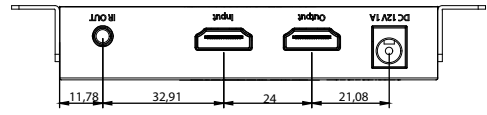

8 7 6 5 4 3 2 1

F
E
D
C
B
A

ITEM NO.	DESCRIPTION	QTY.
1	TOP COVER,SPCC,PANTONE BLACK C	1
2	PCB SUB ASSEMBLY	1
3	SCREWS,PANTONE BLACK C	8
4	BOTTOM,SPCC,PANTONE BLACK C	1
5	MOUNTING BRACKET,SPCC,PANTONE BLACK C	2

THIRD ANGLE PROJECTION

GENERAL NOTES
DIMENSIONS ARE IN MM - DO NOT SCALE

THIS DOCUMENT CONTAINS CONFIDENTIAL, PROPRIETARY INFORMATION THAT IS PROPERTY OF STARTECH.COM

PRODUCT ID	4K701C-EXTEND-HDMI (transmitter)
DESCRIPTION	4K HDMI Extender Over CAT5/CAT6 Cable
DO NOT SCALE	SHEET: 1 OF: 2
UPLOAD DATE: 11/18/2025	

8 7 6 5 4 3 2 1

ITEM NO.	DESCRIPTION	QTY.
1	TOP COVER,SPCC,PANTONE BLACK C	1
2	PCB SUB ASSEMBLY	1
3	SCREWS,PANTONE BLACK C	8
4	BOTTOM,SPCC,PANTONE BLACK C	1
5	MOUNTING BRACKET,SPCC,PANTONE BLACK C	2

THIRD ANGLE PROJECTION