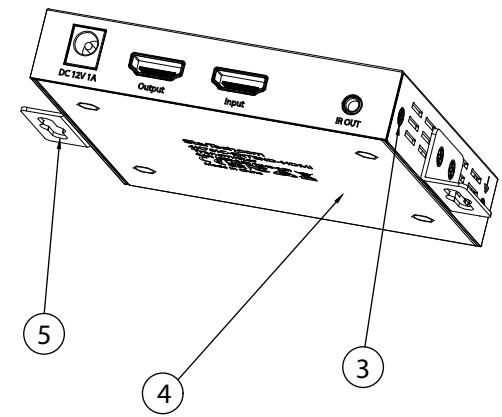

8 7 6 5 4 3 2 1

F
E
D
C
B
A

ITEM NO.	DESCRIPTION	QTY.
1	TOP COVER,SPCC,PANTONE BLACK C	1
2	PCB SUB ASSEMBLY	1
3	SCREWS,PANTONE BLACK C	8
4	BOTTOM,SPCC,PANTONE BLACK C	1
5	MOUNTING BRACKET,SPCC,PANTONE BLACK C	2

THIRD ANGLE PROJECTION

GENERAL NOTES
DIMENSIONS ARE IN MM - DO NOT SCALE

THIS DOCUMENT CONTAINS CONFIDENTIAL, PROPRIETARY INFORMATION THAT IS PROPERTY OF STARTECH.COM

PRODUCT ID	4K701C-EXTEND-HDMI (transmitter)
DESCRIPTION	4K HDMI Extender Over CAT5/CAT6 Cable
DO NOT SCALE	SHEET: 1 OF: 2
UPLOAD DATE: 11/18/2025	