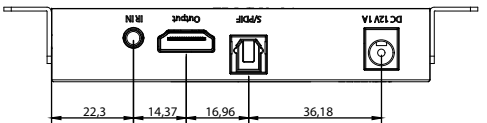

8 7 6 5 4 3 2 1

F
E
D
C
B
A

ITEM NO.	DESCRIPTION	QTY.
1	TOP COVER,SPCC,PANTONE BLACK C	1
2	PCB SUB ASSEMBLY	1
3	SCREWS,PANTONE BLACK C	8
4	BOTTOM,SPCC,PANTONE BLACK C	1
5	MOUNTING BRACKET,SPCC,PANTONE BLACK C	2

THIRD ANGLE PROJECTION

GENERAL NOTES
DIMENSIONS ARE IN MM - DO NOT SCALE

THIS DOCUMENT CONTAINS CONFIDENTIAL, PROPRIETARY INFORMATION THAT IS PROPERTY OF STARTECH.COM

PRODUCT ID	4K701C-EXTEND-HDMI (transmitter)
DESCRIPTION	4K HDMI Extender Over CAT5/CAT6 Cable
DO NOT SCALE	SHEET: 1 OF: 2
UPLOAD DATE: 11/18/2025	

8 7 6 5 4 3 2 1

ITEM NO.	DESCRIPTION	QTY.
1	TOP COVER,SPCC,PANTONE BLACK C	1
2	PCB SUB ASSEMBLY	1
3	SCREWS,PANTONE BLACK C	8
4	BOTTOM,SPCC,PANTONE BLACK C	1
5	MOUNTING BRACKET,SPCC,PANTONE BLACK C	2

THIRD ANGLE PROJECTION