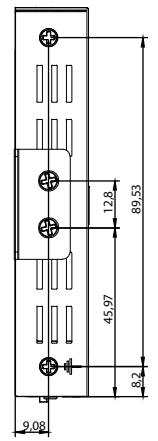

8 7 6 5 4 3 2 1

F
E
D
C
B
A

ITEM NO.	DESCRIPTION	QTY.
1	TOP COVER,SPCC,PANTONE BLACK C	1
2	PCB SUB ASSEMBLY	1
3	SCREWS,PANTONE BLACK C	8
4	BOTTOM,SPCC,PANTONE BLACK C	1
5	MOUNTING BRACKET,SPCC,PANTONE BLACK C	2

THIRD ANGLE PROJECTION

GENERAL NOTES
DIMENSIONS ARE IN MM - DO NOT SCALE

THIS DOCUMENT CONTAINS CONFIDENTIAL, PROPRIETARY INFORMATION THAT IS PROPERTY OF STARTECH.COM

PRODUCT ID	4K701C-EXTEND-HDMI (transmitter)
DESCRIPTION	4K HDMI Extender Over CAT5/CAT6 Cable
DO NOT SCALE	SHEET: 1 OF: 2
UPLOAD DATE: 11/18/2025	

8 7 6 5 4 3 2 1

ITEM NO.	DESCRIPTION	QTY.
1	TOP COVER,SPCC,PANTONE BLACK C	1
2	PCB SUB ASSEMBLY	1
3	SCREWS,PANTONE BLACK C	8
4	BOTTOM,SPCC,PANTONE BLACK C	1
5	MOUNTING BRACKET,SPCC,PANTONE BLACK C	2

THIRD ANGLE PROJECTION

GENERAL NOTES
DIMENSIONS ARE IN MM - DO NOT SCALE
THIS DOCUMENT CONTAINS CONFIDENTIAL, PROPRIETARY INFORMATION THAT IS PROPERTY OF STARTECH.COM

StarTech.com

PRODUCT ID	4K701C-EXTEND-HDMI (receiver)
DESCRIPTION	4K HDMI Extender Over CAT5/CAT6 Cable
DO NOT SCALE	SHEET: 2 OF: 2
UPLOAD DATE: 11/18/2025	