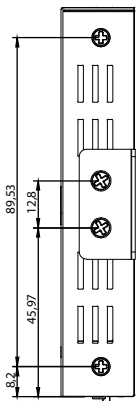

8 7 6 5 4 3 2 1

F
E
D
C
B
A

ITEM NO.	DESCRIPTION	QTY.
1	TOP COVER,SPCC,PANTONE BLACK C	1
2	PCB SUB ASSEMBLY	1
3	SCREWS,PANTONE BLACK C	8
4	BOTTOM,SPCC,PANTONE BLACK C	1
5	MOUNTING BRACKET,SPCC,PANTONE BLACK C	2

THIRD ANGLE PROJECTION

GENERAL NOTES
DIMENSIONS ARE IN MM - DO NOT SCALE

THIS DOCUMENT CONTAINS CONFIDENTIAL, PROPRIETARY INFORMATION THAT IS PROPERTY OF STARTECH.COM

PRODUCT ID	4K701C-EXTEND-HDMI (transmitter)
DESCRIPTION	4K HDMI Extender Over CAT5/CAT6 Cable
DO NOT SCALE	SHEET: 1 OF: 2
UPLOAD DATE: 11/18/2025	

8 7 6 5 4 3 2 1

ITEM NO.	DESCRIPTION	QTY.
1	TOP COVER,SPCC,PANTONE BLACK C	1
2	PCB SUB ASSEMBLY	1
3	SCREWS,PANTONE BLACK C	8
4	BOTTOM,SPCC,PANTONE BLACK C	1
5	MOUNTING BRACKET,SPCC,PANTONE BLACK C	2

THIRD ANGLE PROJECTION

GENERAL NOTES
DIMENSIONS ARE IN MM - DO NOT SCALE
THIS DOCUMENT CONTAINS CONFIDENTIAL, PROPRIETARY INFORMATION THAT IS PROPERTY OF STARTECH.COM

StarTech.com

PRODUCT ID	4K701C-EXTEND-HDMI (receiver)
DESCRIPTION	4K HDMI Extender Over CAT5/CAT6 Cable
DO NOT SCALE	SHEET: 2 OF: 2
UPLOAD DATE: 11/18/2025	