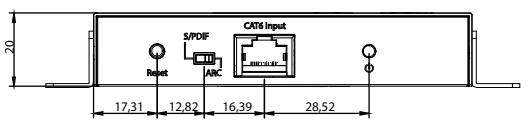

8 7 6 5 4 3 2 1

F
E
D
C
B
A

ITEM NO.	DESCRIPTION	QTY.
1	TOP COVER,SPCC,PANTONE BLACK C	1
2	PCB SUB ASSEMBLY	1
3	SCREWS,PANTONE BLACK C	8
4	BOTTOM,SPCC,PANTONE BLACK C	1
5	MOUNTING BRACKET,SPCC,PANTONE BLACK C	2

THIRD ANGLE PROJECTION

GENERAL NOTES
DIMENSIONS ARE IN MM - DO NOT SCALE

THIS DOCUMENT CONTAINS CONFIDENTIAL, PROPRIETARY INFORMATION THAT IS PROPERTY OF STARTECH.COM

PRODUCT ID	4K701C-EXTEND-HDMI (transmitter)
DESCRIPTION	4K HDMI Extender Over CAT5/CAT6 Cable
DO NOT SCALE	SHEET: 1 OF: 2
UPLOAD DATE: 11/18/2025	

8 7 6 5 4 3 2 1

ITEM NO.	DESCRIPTION	QTY.
1	TOP COVER,SPCC,PANTONE BLACK C	1
2	PCB SUB ASSEMBLY	1
3	SCREWS,PANTONE BLACK C	8
4	BOTTOM,SPCC,PANTONE BLACK C	1
5	MOUNTING BRACKET,SPCC,PANTONE BLACK C	2

THIRD ANGLE PROJECTION