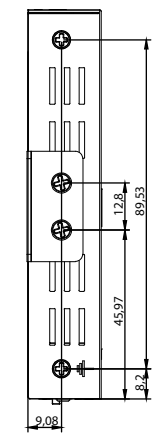

8 7 6 5 4 3 2 1

F
E
D
C
B
A

ITEM NO.	DESCRIPTION	QTY.
1	TOP COVER,SPCC,PANTONE BLACK C	1
2	PCB SUB ASSEMBLY	1
3	SCREWS,PANTONE BLACK C	8
4	BOTTOM,SPCC,PANTONE BLACK C	1
5	MOUNTING BRACKET,SPCC,PANTONE BLACK C	2

THIRD ANGLE PROJECTION

GENERAL NOTES
DIMENSIONS ARE IN MM - DO NOT SCALE

THIS DOCUMENT CONTAINS CONFIDENTIAL, PROPRIETARY INFORMATION THAT IS PROPERTY OF STARTECH.COM

PRODUCT ID	4K701C-EXTEND-HDMI (transmitter)
DESCRIPTION	4K HDMI Extender Over CAT5/CAT6 Cable
DO NOT SCALE	SHEET: 1 OF: 2
UPLOAD DATE: 11/18/2025	

8 7 6 5 4 3 2 1

ITEM NO.	DESCRIPTION	QTY.
1	TOP COVER,SPCC,PANTONE BLACK C	1
2	PCB SUB ASSEMBLY	1
3	SCREWS,PANTONE BLACK C	8
4	BOTTOM,SPCC,PANTONE BLACK C	1
5	MOUNTING BRACKET,SPCC,PANTONE BLACK C	2

THIRD ANGLE PROJECTION