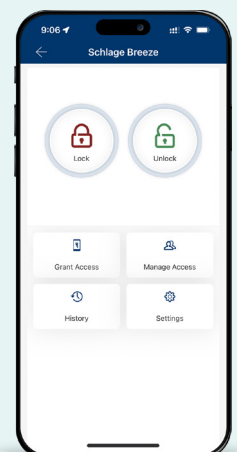

FEEL SECURE WITH SCHLAGE

- Built-in alarm technology senses potential security breaches at the lock
- Audit trail allows you to see who has used the lock and when
- Random PIN number function protects your entry code
- With remote access via the Schlage Wi-Fi Bridge*, send access codes to guests or be alerted if your lock has been tampered with
- Low battery notification offers weeks of advanced warning for battery replacement

SMART ENTRY SLIDING SET (INCLUDES MORTICE LOCK)

Smart entry lock - 40mm backset

SREARTSLD40MB

Finishes; B = Black SNP = Satin Nickel Plate

Schlage **Wi-Fi Bridge** (BZ100)

OPTIONAL ACCESSORY

The Schlage Wi-Fi Bridge pairs your Schlage Artus Smart Lock to your home Wi-Fi. It provides you remote access to your lock through the Schlage Breeze mobile app.

With the Schlage Wi-Fi Bridge, wherever you are;

- Receive lock notifications
- Receive lock tamper alerts
- Manage user access

Schlage Wi-Fi Bridge (BZ100) is sold separately.

SCHLAGE WI-FI BRIDGE
SCEBRZGW