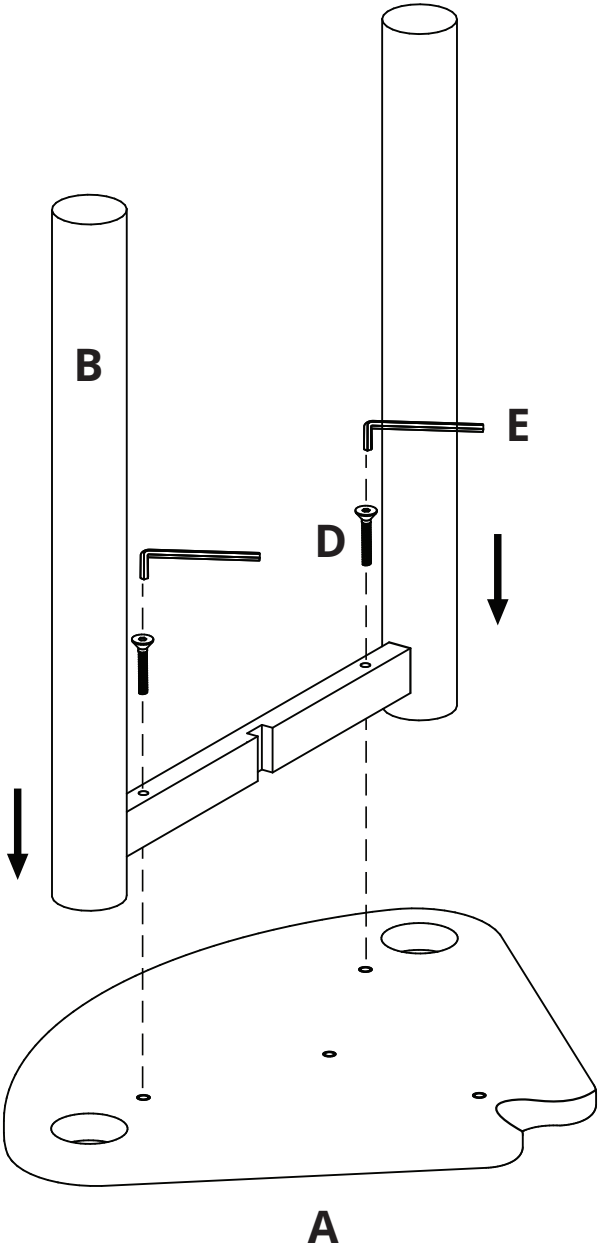

ASSEMBLY INSTRUCTION

Kassia Sidetable, Nature, Rubberwood

82054401

COMPONENT LIST

A 	B 	C 
D  4.75 cm 4 PCS		E  1 PC

INSTRUCTION
Step 1

INSTRUCTION
Step 2

INSTRUCTION
Step 3