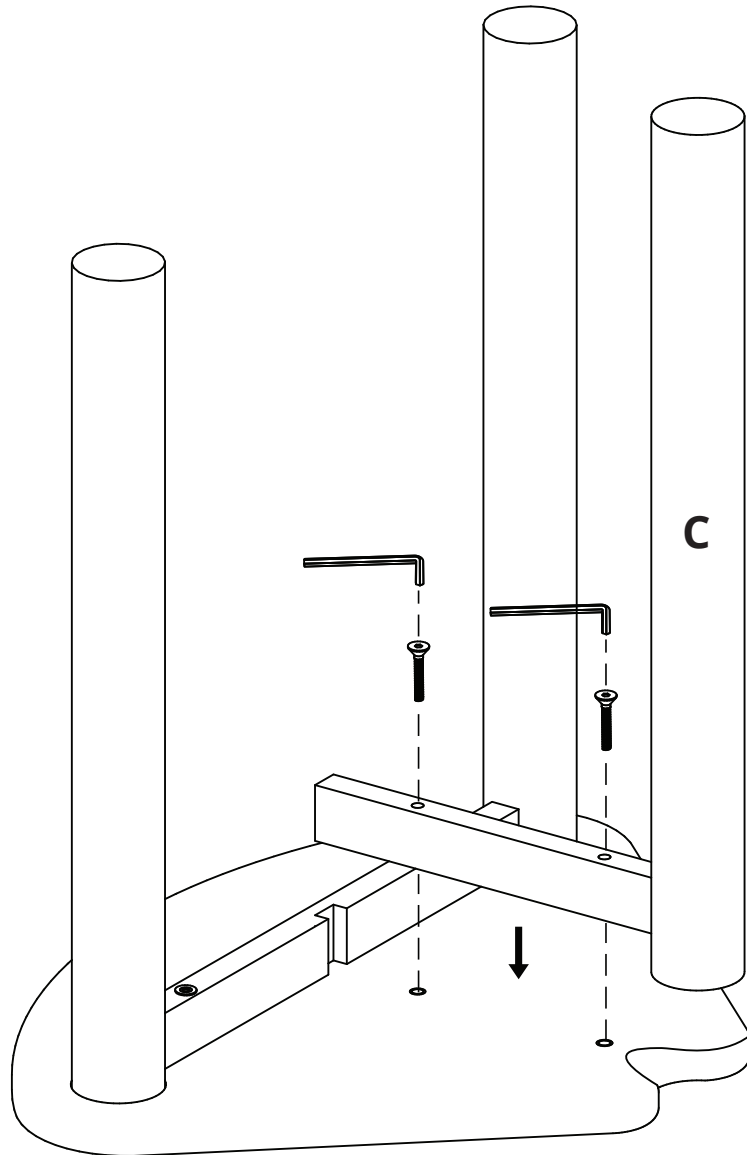

ASSEMBLY INSTRUCTION

Kassia Sidetable, Nature, Rubberwood

82054401

COMPONENT LIST

A 	B 	C 
D  4.75 cm 4 PCS		E  1 PC

INSTRUCTION
Step 1

INSTRUCTION
Step 2

INSTRUCTION
Step 3