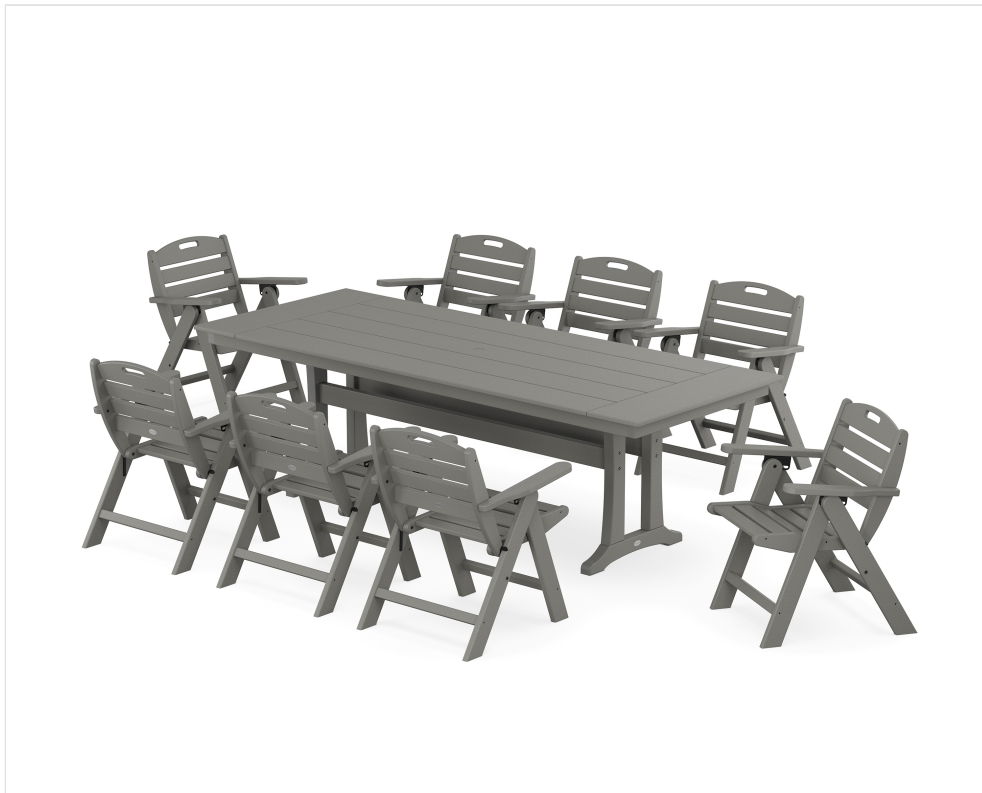

POLYWOOD®

Sustainable Outdoor Furniture

CLIMATE TUFF™
MATERIALS

COLORSTAY™
TECHNOLOGY

MADE IN
THE USA

CONSCIOUSLY
CRAFTED

Nautical Lowback 9-Piece Farmhouse Dining Set with Trestle Legs

BRAND | POLYWOOD®

COLLECTION | Nautical

SKU | PWS1442-1

SET WEIGHT + DIMENSIONS

Overall Set Weight	387.0 lbs
Recommended Minimum Space (Based on pictured configuration)	144.0" W x 33.0" H x 86.0" D

INDIVIDUAL ITEM DIMENSIONS

Qty	NAME	SKU	DIMENSIONS (W x H x D)
8	Nautical Folding Lowback Chair	NCL32	25.5" x 32.25" x 23.5"
1	Farmhouse Trestle 38" x 96" Dining Table	PL84-T1L1	96.0" x 29.0" x 37.65"

AVAILABLE LUMBER COLORS