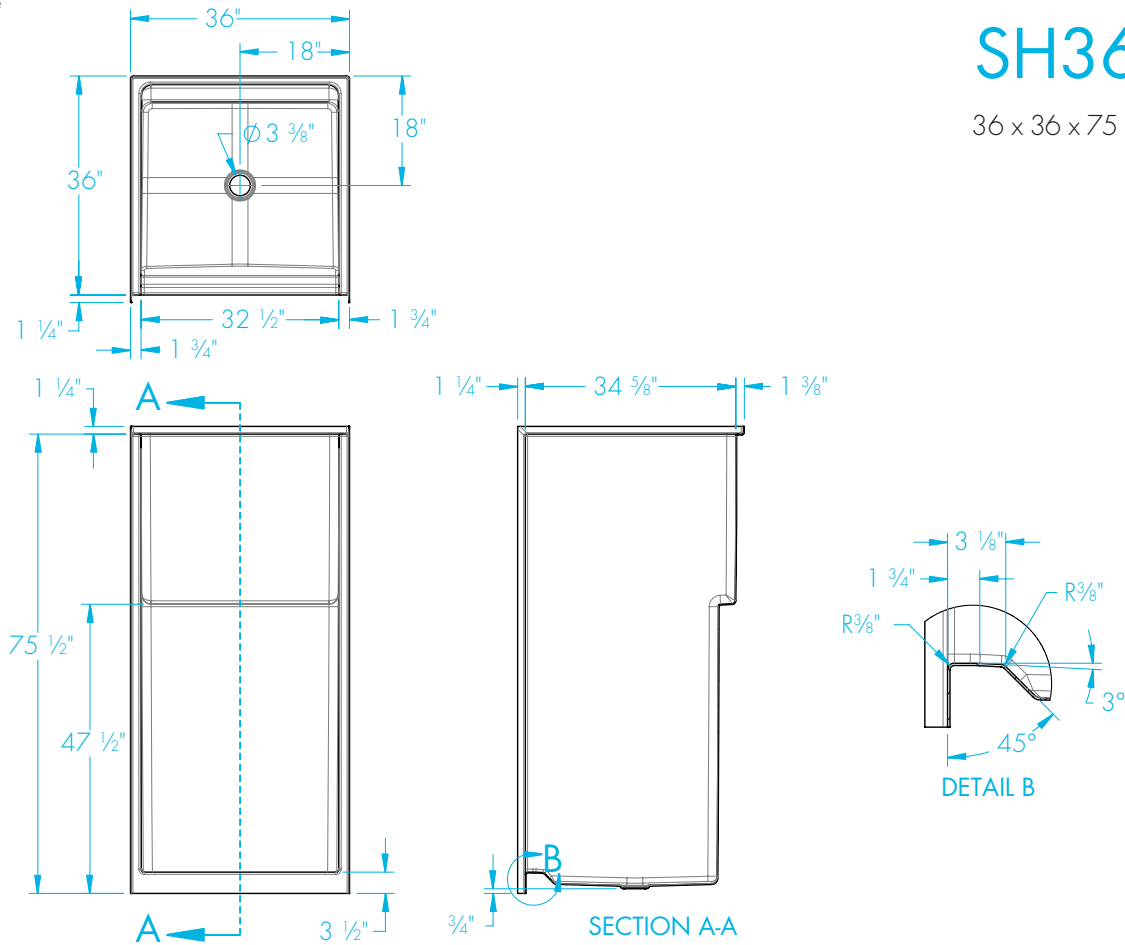

SH3636 – ICON SHOWERS

36 x 36 x 75 1/2 inches

COLOR OPTIONS

Stock

White

FEATURES

- AcrylX® applied acrylic surface
- Modern, clean design
- Ample shelf capacity
- Flat walls to easily accommodate future grab installation
- Slip-resistant, textured bottom
- Center drain
- Compatible with a wide range of shower doors
- Limited lifetime warranty

Note: Depending on your application, full FHA (Fair Housing Act) compliance may demand additional requirements to be met. Please refer to the FHA design manual for guidance.

SH3636

36 x 36 x 75 1/2 inches

DIMENSIONS

Specifications	inches
Width: Overall / Net	36 / 32 1/2
Depth: Overall / Net	37 1/4 / 36
Height: Overall / Net	76 3/4 / 75 1/2
Enclosure Opening	32 1/2
Skirt Height	3 1/2
Drain Rough-In (from Back Wall)	18
Drain Rough-In (from Side Wall)	18
Drain: Diameter / Clearance	3 3/8 / 3/4

FRAMING DIMENSIONS inches

Type	D Depth	W Width	H Height	A	B	C
Alcove	37 1/4	36 1/4	-	Box Out	18	18