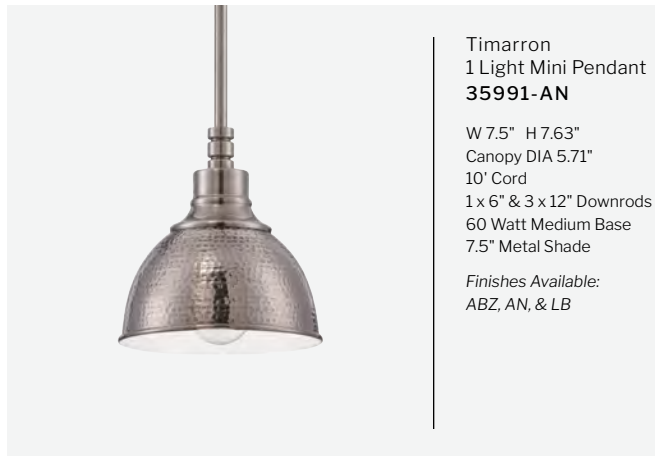

**2 Light Pendant  
CPMKP-2ABZ**  
W 7.5" H 19.25"  
Canopy DIA 4.8"  
10' Cord  
60 Watt Medium Base

**1 Light Wall Sconce  
CPMKPW-1ABZ**  
W 5" H 11.25" E 6.25"  
Backplate DIA 5"  
10' Cord  
60 Watt Medium Base

**Pendant Kit  
CPM-PNK**  
W 5.13" H 2.5"  
Canopy DIA 5.12"  
8' Cord  
60 Watt Medium Base  
*Finishes Available:  
JBZ, MBK & PNK*

**Pully Pendant  
P400-ABZ**  
W 11.75" H 6.88"  
Canopy DIA 9"  
15' Cord  
60 Watt Medium Base

**Timarron  
1 Light Mini Pendant  
35991-AN**  
W 7.5" H 7.63"  
Canopy DIA 5.71"  
10' Cord  
1x 6" & 3 x 12" Downrods  
60 Watt Medium Base  
7.5" Metal Shade  
*Finishes Available:  
ABZ, AN, & LB*

**Pendant Kit  
CPM-JBZ**  
W 5.13" H 2.5"  
Canopy DIA 5.12"  
8' Cord  
60 Watt Medium Base  
*Finishes Available:  
JBZ, MBK, & PNK*

**Timarron  
1 Light Pendant  
35993-LB**  
W 20" H 17.63"  
Canopy DIA 5.71"  
6' Chain, 10' Cord  
60 Watt Medium Base  
20" Metal Shade  
*Finishes Available:  
ABZ, AN, & LB*