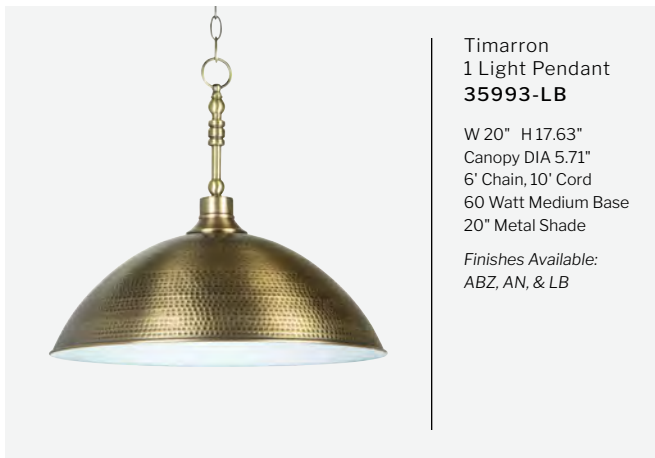

**2 Light Pendant  
CPMKP-2ABZ**  
W 7.5" H 19.25"  
Canopy DIA 4.8"  
10' Cord  
60 Watt Medium Base

**1 Light Wall Sconce  
CPMKPW-1ABZ**  
W 5" H 11.25" E 6.25"  
Backplate DIA 5"  
10' Cord  
60 Watt Medium Base

**Pendant Kit  
CPM-PNK**  
W 5.13" H 2.5"  
Canopy DIA 5.12"  
8' Cord  
60 Watt Medium Base  
*Finishes Available:  
JBZ, MBK & PNK*

**Pully Pendant  
P400-ABZ**  
W 11.75" H 6.88"  
Canopy DIA 9"  
15' Cord  
60 Watt Medium Base

**Timarron  
1 Light Mini Pendant  
35991-AN**  
W 7.5" H 7.63"  
Canopy DIA 5.71"  
10' Cord  
1x 6" & 3 x 12" Downrods  
60 Watt Medium Base  
7.5" Metal Shade  
*Finishes Available:  
ABZ, AN, & LB*

**Pendant Kit  
CPM-JBZ**  
W 5.13" H 2.5"  
Canopy DIA 5.12"  
8' Cord  
60 Watt Medium Base  
*Finishes Available:  
JBZ, MBK, & PNK*

**Timarron  
1 Light Pendant  
35993-LB**  
W 20" H 17.63"  
Canopy DIA 5.71"  
6' Chain, 10' Cord  
60 Watt Medium Base  
20" Metal Shade  
*Finishes Available:  
ABZ, AN, & LB*