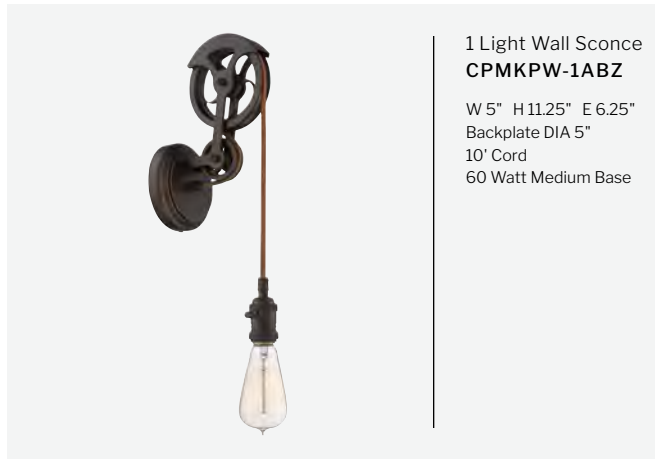

**2 Light Pendant  
CPMKP-2ABZ**  
W 7.5" H 19.25"  
Canopy DIA 4.8"  
10' Cord  
60 Watt Medium Base

**1 Light Wall Sconce  
CPMKPW-1ABZ**  
W 5" H 11.25" E 6.25"  
Backplate DIA 5"  
10' Cord  
60 Watt Medium Base

**Pendant Kit  
CPM-PNK**  
W 5.13" H 2.5"  
Canopy DIA 5.12"  
8' Cord  
60 Watt Medium Base  
*Finishes Available:  
JBZ, MBK & PNK*

**Pully Pendant  
P400-ABZ**  
W 11.75" H 6.88"  
Canopy DIA 9"  
15' Cord  
60 Watt Medium Base

**Timarron  
1 Light Mini Pendant  
35991-AN**  
W 7.5" H 7.63"  
Canopy DIA 5.71"  
10' Cord  
1x 6" & 3 x 12" Downrods  
60 Watt Medium Base  
7.5" Metal Shade  
*Finishes Available:  
ABZ, AN, & LB*

**Pendant Kit  
CPM-JBZ**  
W 5.13" H 2.5"  
Canopy DIA 5.12"  
8' Cord  
60 Watt Medium Base  
*Finishes Available:  
JBZ, MBK, & PNK*

**Timarron  
1 Light Pendant  
35993-LB**  
W 20" H 17.63"  
Canopy DIA 5.71"  
6' Chain, 10' Cord  
60 Watt Medium Base  
20" Metal Shade  
*Finishes Available:  
ABZ, AN, & LB*