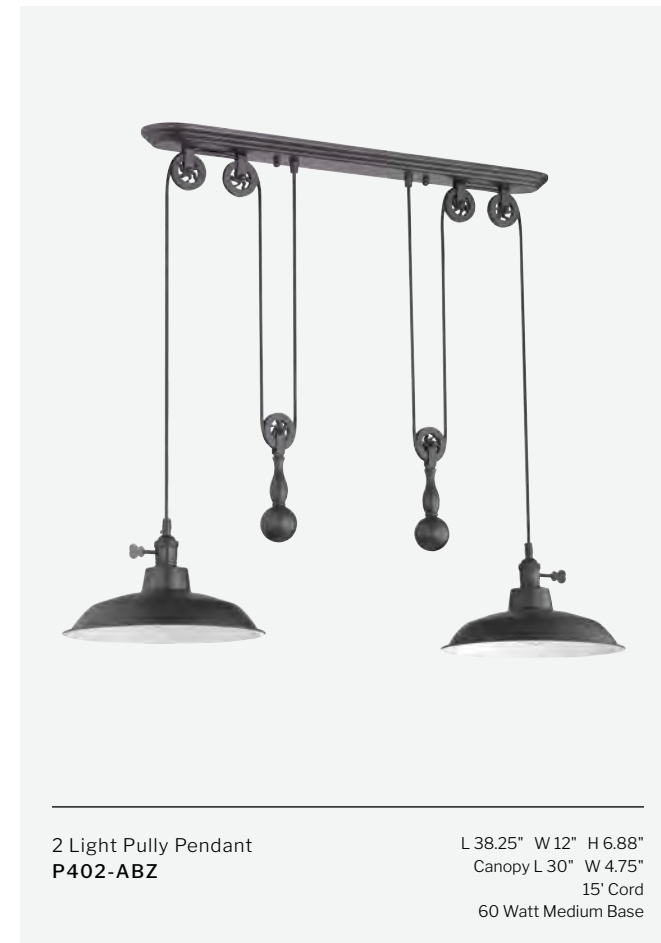

**2 Light Pendant  
CPMKP-2ABZ**  
W 7.5" H 19.25"  
Canopy DIA 4.8"  
10' Cord  
60 Watt Medium Base

**1 Light Wall Sconce  
CPMKPW-1ABZ**  
W 5" H 11.25" E 6.25"  
Backplate DIA 5"  
10' Cord  
60 Watt Medium Base

**Timarron  
1 Light Mini Pendant  
35991-AN**  
W 7.5" H 7.63"  
Canopy DIA 5.71"  
10' Cord  
1x 6" & 3 x 12" Downrods  
60 Watt Medium Base  
7.5" Metal Shade  
*Finishes Available:  
ABZ, AN, & LB*

**Pendant Kit  
CPM-JBZ**  
W 5.13" H 2.5"  
Canopy DIA 5.12"  
8' Cord  
60 Watt Medium Base  
*Finishes Available:  
JBZ, MBK, & PNK*

**Timarron  
1 Light Pendant  
35993-LB**  
W 20" H 17.63"  
Canopy DIA 5.71"  
6' Chain, 10' Cord  
60 Watt Medium Base  
20" Metal Shade  
*Finishes Available:  
ABZ, AN, & LB*

**Foxwood  
3 Light Pendant  
53692-FBDT**  
W 11.88" H 34"  
Canopy DIA 11"  
8' Cord  
60 Watt Medium Base  
4.88" Clear Glass  
*Finishes Available:  
BNK & FBDT*

**2 Light Pully Pendant  
P402-ABZ**