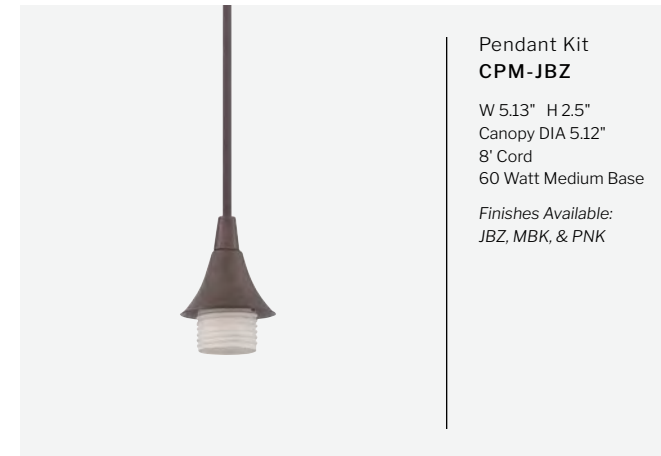

**2 Light Pendant  
CPMKP-2ABZ**  
W 7.5" H 19.25"  
Canopy DIA 4.8"  
10' Cord  
60 Watt Medium Base

**1 Light Wall Sconce  
CPMKPW-1ABZ**  
W 5" H 11.25" E 6.25"  
Backplate DIA 5"  
10' Cord  
60 Watt Medium Base

**Pendant Kit  
CPM-PNK**  
W 5.13" H 2.5"  
Canopy DIA 5.12"  
8' Cord  
60 Watt Medium Base  
*Finishes Available:  
JBZ, MBK & PNK*

**Pully Pendant  
P400-ABZ**  
W 11.75" H 6.88"  
Canopy DIA 9"  
15' Cord  
60 Watt Medium Base

**Timarron  
1 Light Mini Pendant  
35991-AN**  
W 7.5" H 7.63"  
Canopy DIA 5.71"  
10' Cord  
1x 6" & 3 x 12" Downrods  
60 Watt Medium Base  
7.5" Metal Shade  
*Finishes Available:  
ABZ, AN, & LB*

**Pendant Kit  
CPM-JBZ**  
W 5.13" H 2.5"  
Canopy DIA 5.12"  
8' Cord  
60 Watt Medium Base  
*Finishes Available:  
JBZ, MBK, & PNK*

**Timarron  
1 Light Pendant  
35993-LB**  
W 20" H 17.63"  
Canopy DIA 5.71"  
6' Chain, 10' Cord  
60 Watt Medium Base  
20" Metal Shade  
*Finishes Available:  
ABZ, AN, & LB*