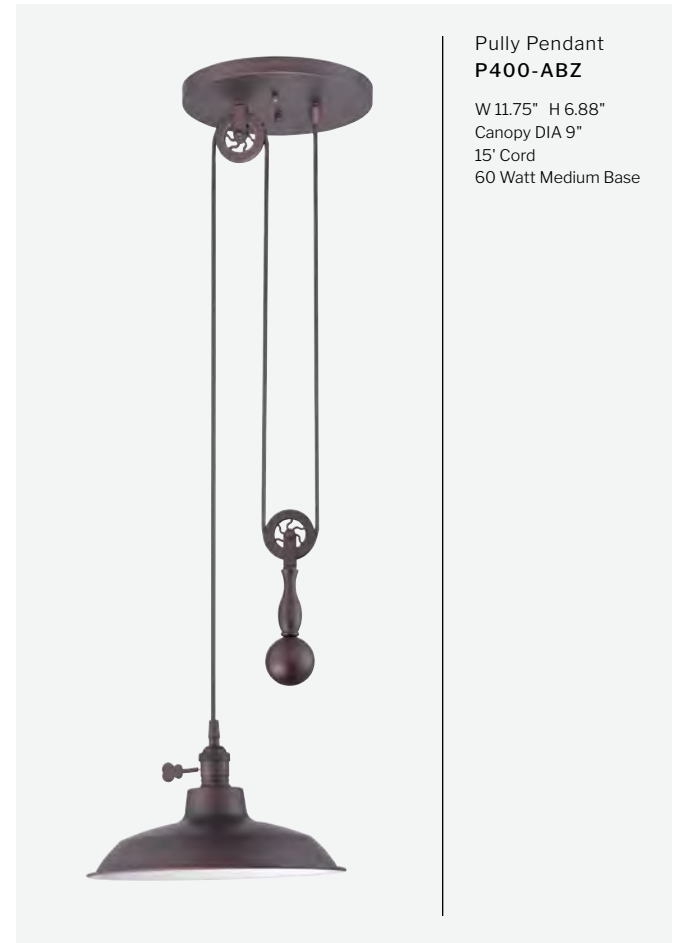

**2 Light Pendant  
CPMKP-2ABZ**  
W 7.5" H 19.25"  
Canopy DIA 4.8"  
10' Cord  
60 Watt Medium Base

**1 Light Wall Sconce  
CPMKPW-1ABZ**  
W 5" H 11.25" E 6.25"  
Backplate DIA 5"  
10' Cord  
60 Watt Medium Base

**Pendant Kit  
CPM-PNK**  
W 5.13" H 2.5"  
Canopy DIA 5.12"  
8' Cord  
60 Watt Medium Base  
*Finishes Available:  
JBZ, MBK & PNK*

**Pully Pendant  
P400-ABZ**  
W 11.75" H 6.88"  
Canopy DIA 9"  
15' Cord  
60 Watt Medium Base

**Timarron  
1 Light Mini Pendant  
35991-AN**  
W 7.5" H 7.63"  
Canopy DIA 5.71"  
10' Cord  
1x 6" & 3 x 12" Downrods  
60 Watt Medium Base  
7.5" Metal Shade  
*Finishes Available:  
ABZ, AN, & LB*

**Pendant Kit  
CPM-JBZ**  
W 5.13" H 2.5"  
Canopy DIA 5.12"  
8' Cord  
60 Watt Medium Base  
*Finishes Available:  
JBZ, MBK, & PNK*

**Timarron  
1 Light Pendant  
35993-LB**  
W 20" H 17.63"  
Canopy DIA 5.71"  
6' Chain, 10' Cord  
60 Watt Medium Base  
20" Metal Shade  
*Finishes Available:  
ABZ, AN, & LB*