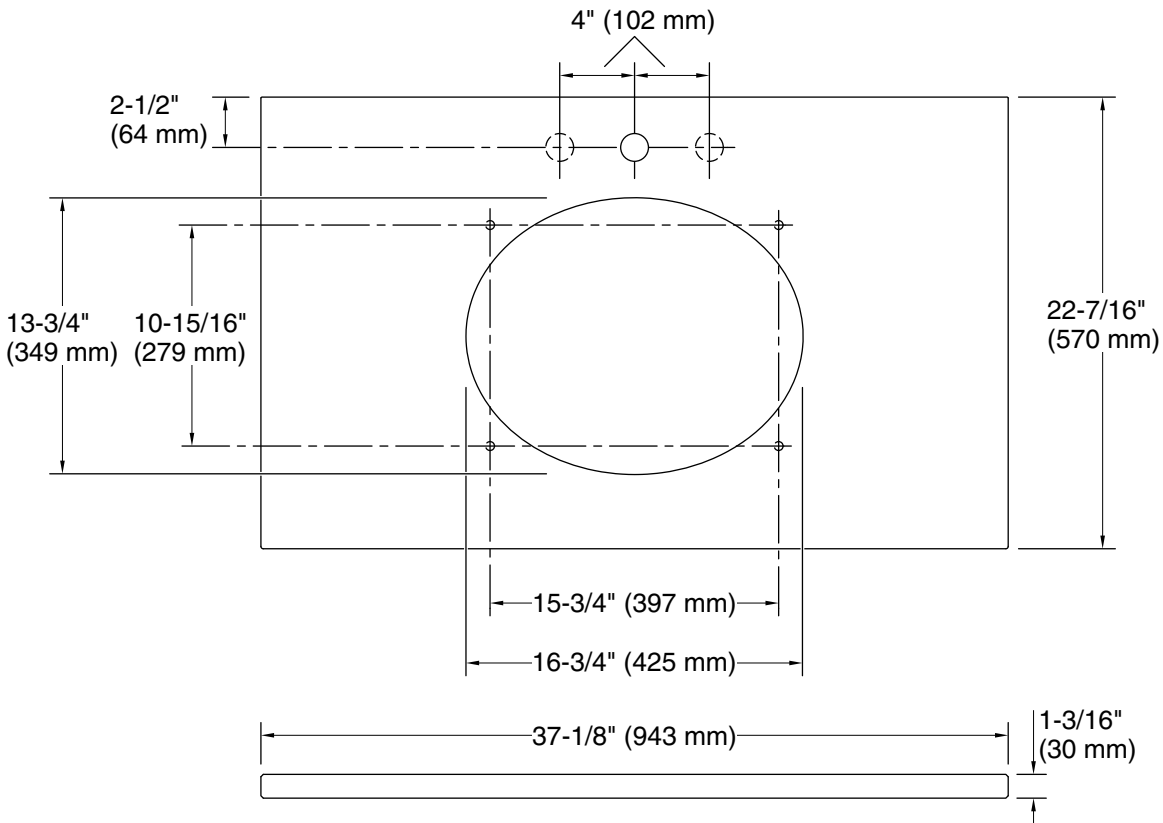

### Installation

- Vanity top
- Single faucet hole with pilot holes for optional 8" (203 mm) widespread faucet configuration

## Technical Information

All product dimensions are nominal.

Center(s): 8" (203 mm)

With overflow: No

Number of deck  
 holes: 3