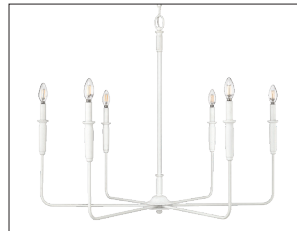

29406

SAVANNE SIX LIGHT CHANDELIER

FINISH

MB - Matte Black
TWH - Textured White

DIMENSIONS

Width 38"
Height 30.3"
Canopy Width 5.1"
Canopy Height 0.7"
Canopy Depth 5.1"
Chain 60"
Wire 144"
Weight 7.04 lbs.

MATERIAL

Steel

Glass

Glass No

LAMPING

Bulbs 6-Candle
Bulb Base Candelabra (E12)
Watts per Bulb 40W
Voltage 120V
Total Wattage 240W
Bulbs Included No

CERTIFICATION

ETL Listed Dry

ITEM NUMBER

SKU's 29406 TBK
29406 TWH

29406 MB

29406 TWH

Millennium Lighting
105 Declaration Drive
McDonough, GA 30253
www.millenniumlighting.com