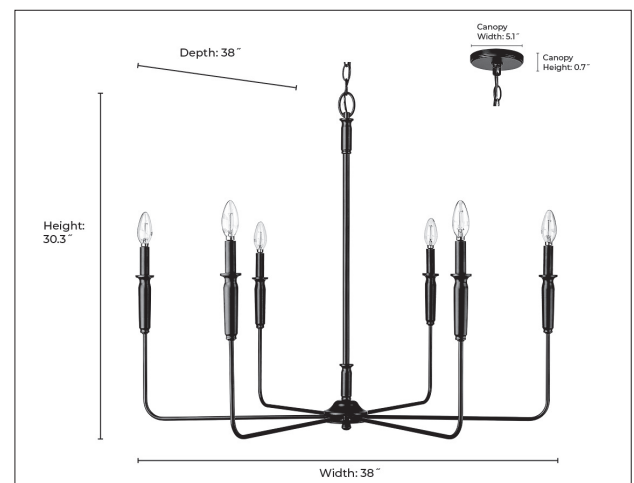

29406 TWH

Millennium Lighting
105 Declaration Drive
McDonough, GA 30253
www.millenniumlighting.com