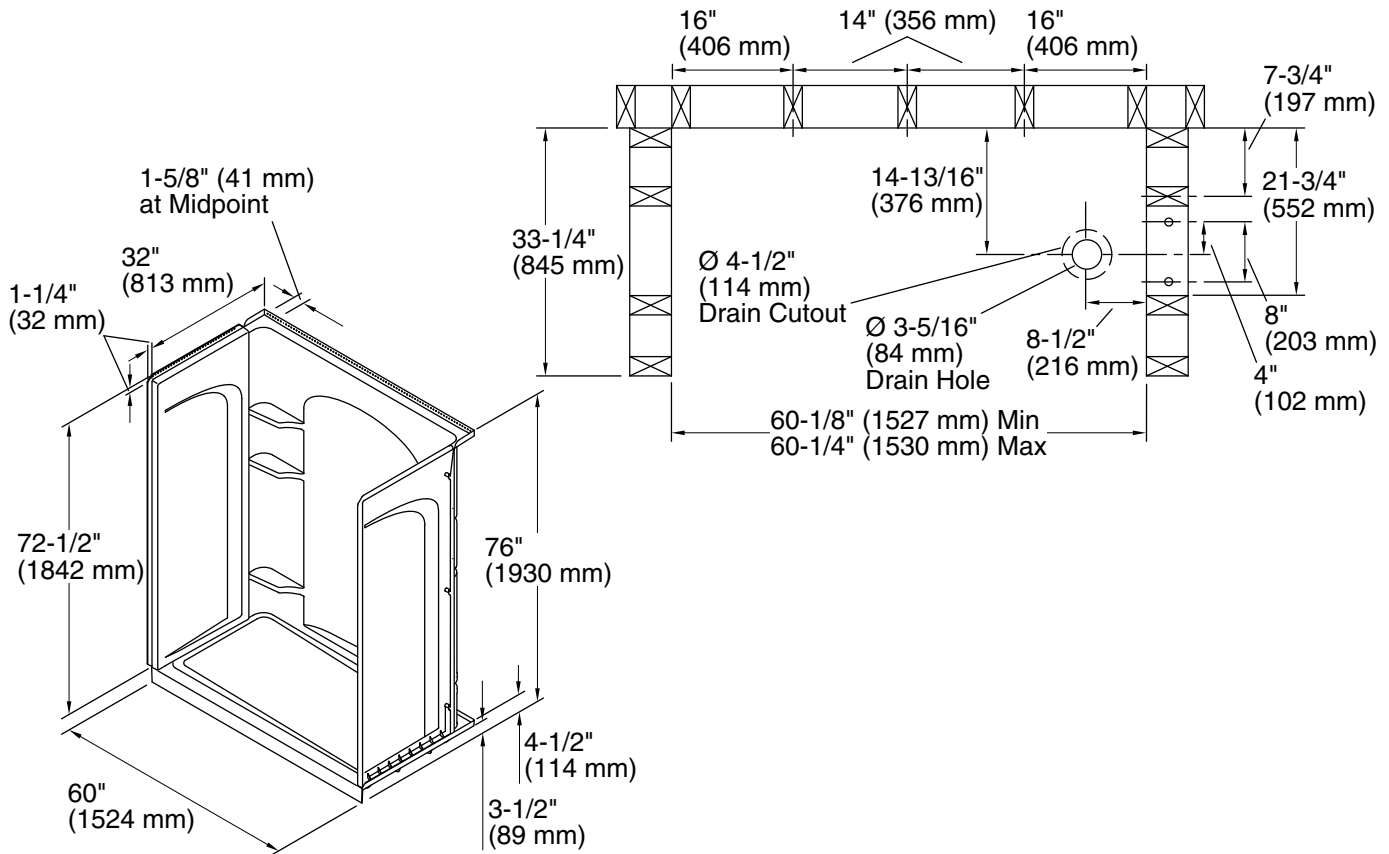

Ensemble™ Curve

60" x 32" Vikrell® shower, right drain
72180120

Features

- 3-1/2" (89 mm) threshold
- Durable high-gloss finish
- Three-piece tongue-and-groove walls with snap-together installation
- Convenient shelves provide generous storage space
- Shaving ledge/footrest for added comfort
- Innovative Dry-Block™ seal and channeled water containment system form watertight seams

Included Components

72181120 60" x 32" Vikrell® shower base, right drain
72185100 32" Vikrell® shower end wall set
72372100 60" Vikrell® shower back wall

Codes/Standards

CSA B45.5/IAPMO Z124
ASTM E162
ASTM E662
HUD, UM Bulletin 73

4-3-2025 22:51 - US/CA

Technical Information

All product dimensions are nominal.

Drain location:	Right
Weight:	125.4 lbs (56.9 kg)
Minimum flat for door:	3" (76 mm)
Maximum door height:	70-1/2" (1791 mm)
Maximum door width:	56-5/8" (1438 mm)