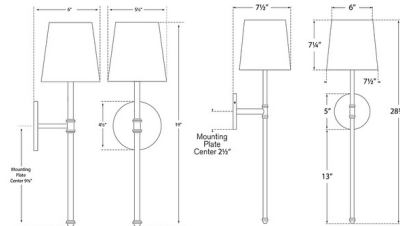

By Visual Comfort Signature

Description

The Camille Wall Sconce brings a clean traditional look to your interior space. The smooth slim stem, accented with a glass tail, is topped with a tapered shade that casts warm shadows across your room.

Shown in antique nickel / linen

Specifications

COLOR Linen
BODY FINISH Antique Nickel
WATTAGE 5W
DIMMER Standard 120V
DIMENSIONS 5.5"W x 19"H x 6"D
BULB NOT INCLUDED 1 x B11/Candelabra (E12)/5W/120V LED