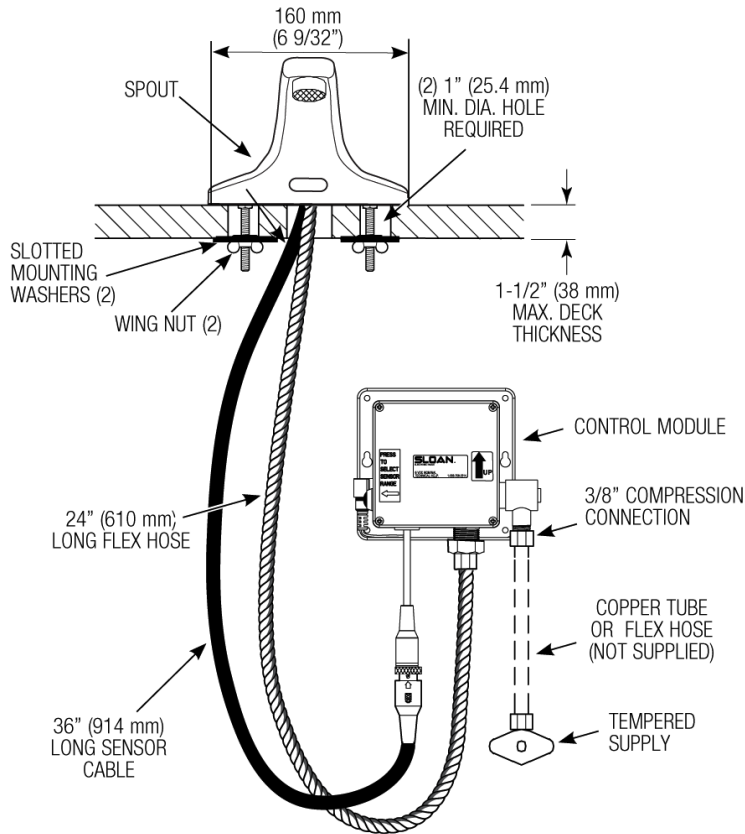

HOT AND COLD WATER SUPPLY APPLICATIONS
(SPECIFY IN MODEL VARIATION)