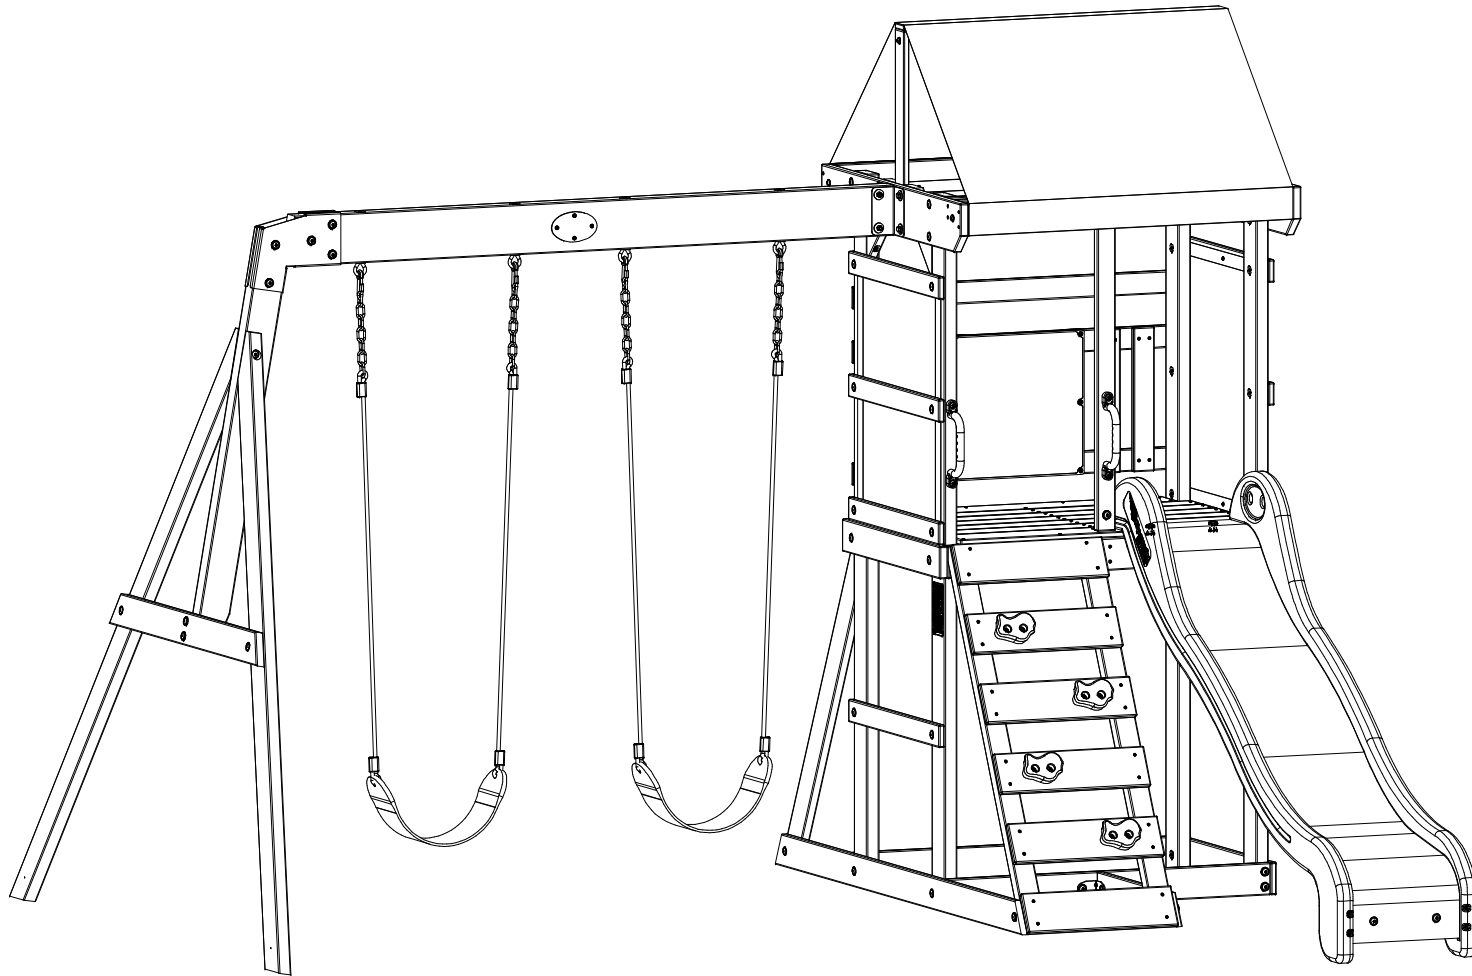

Part Number

2001046 BUCKLEY HILL FOOTPRINT

Sheet

1 OF 5

DRAWN BY	wsmalley	DESCRIPTION	2001046 BUCKLEY HILL PLAYSET
DATE	7/10/2019	PART NUMBER	2001046 BUCKLEY HILL FOOTPRINT
		REV	

DRAWN BY wsmalley		DESCRIPTION 2001046 BUCKLEY HILL PLAYSET	
DATE 7/10/2019	PART NUMBER 2001046 BUCKLEY HILL FOOTPRINT	REV	

DRAWN BY <b>wsmalley</b>	DESCRIPTION <b>2001046 BUCKLEY HILL PLAYSET</b>	
DATE <b>7/10/2019</b>	PART NUMBER <b>2001046 BUCKLEY HILL FOOTPRINT</b>	REV

DRAWN BY <i>wsmalley</i>		DESCRIPTION <b>2001046 BUCKLEY HILL PLAYSET</b>	
DATE <b>7/10/2019</b>	PART NUMBER <b>2001046 BUCKLEY HILL FOOTPRINT</b>	REV	

DRAWN BY	wsmalley	DESCRIPTION	2001046 BUCKLEY HILL PLAYSET
DATE	7/10/2019	PART NUMBER	2001046 BUCKLEY HILL FOOTPRINT
		REV	