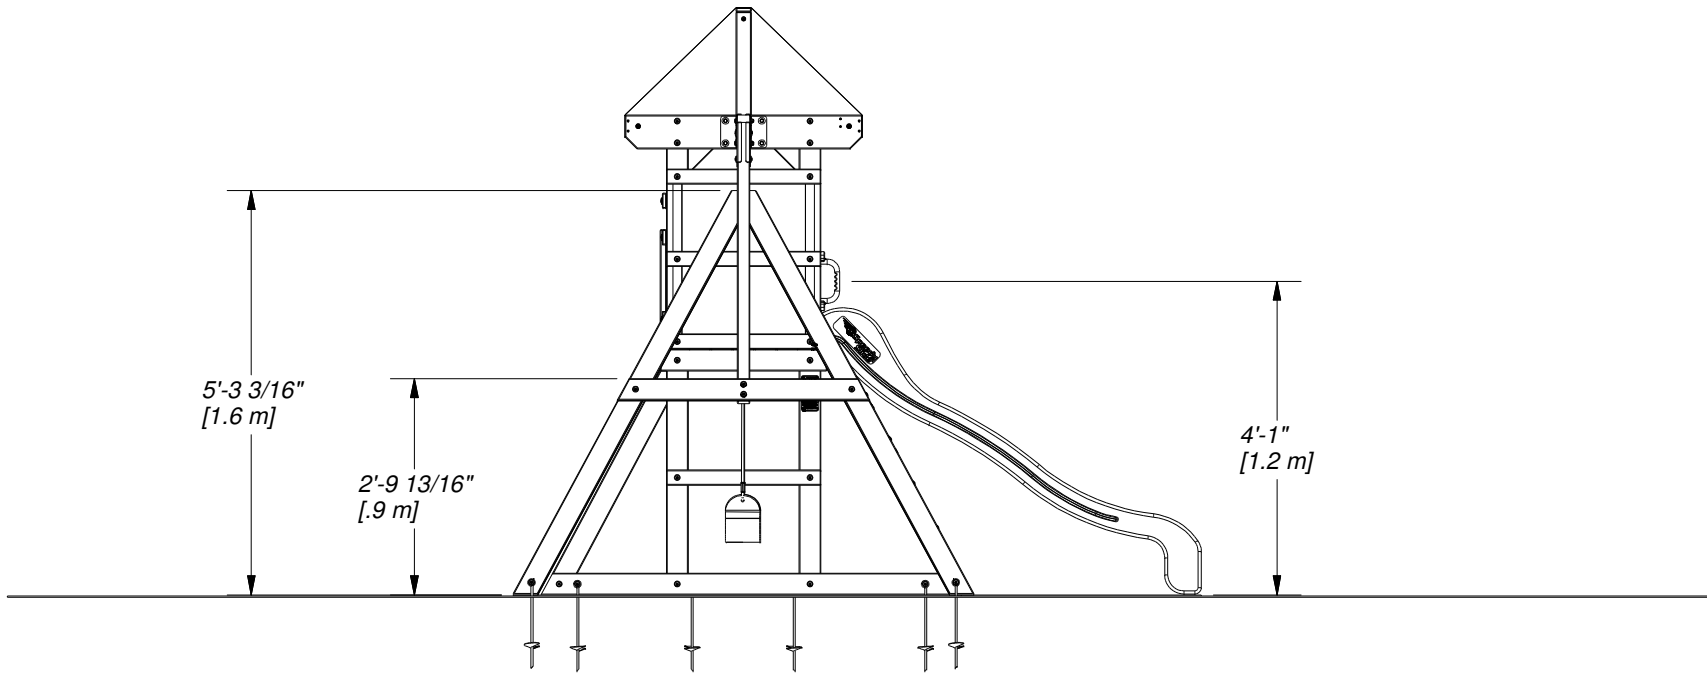

Part Number

2001046 BUCKLEY HILL FOOTPRINT

Sheet

1 OF 5

DRAWN BY	wsmalley	DESCRIPTION	2001046 BUCKLEY HILL PLAYSET
DATE	7/10/2019	PART NUMBER	2001046 BUCKLEY HILL FOOTPRINT
		REV	

DRAWN BY wsmalley		DESCRIPTION 2001046 BUCKLEY HILL PLAYSET	
DATE 7/10/2019	PART NUMBER 2001046 BUCKLEY HILL FOOTPRINT	REV	

DRAWN BY <b>wsmalley</b>	DESCRIPTION <b>2001046 BUCKLEY HILL PLAYSET</b>	
DATE <b>7/10/2019</b>	PART NUMBER <b>2001046 BUCKLEY HILL FOOTPRINT</b>	REV

DRAWN BY <i>wsmalley</i>		DESCRIPTION <b>2001046 BUCKLEY HILL PLAYSET</b>	
DATE <b>7/10/2019</b>	PART NUMBER <b>2001046 BUCKLEY HILL FOOTPRINT</b>	REV	

DRAWN BY	wsmalley	DESCRIPTION	2001046 BUCKLEY HILL PLAYSET
DATE	7/10/2019	PART NUMBER	2001046 BUCKLEY HILL FOOTPRINT
		REV	