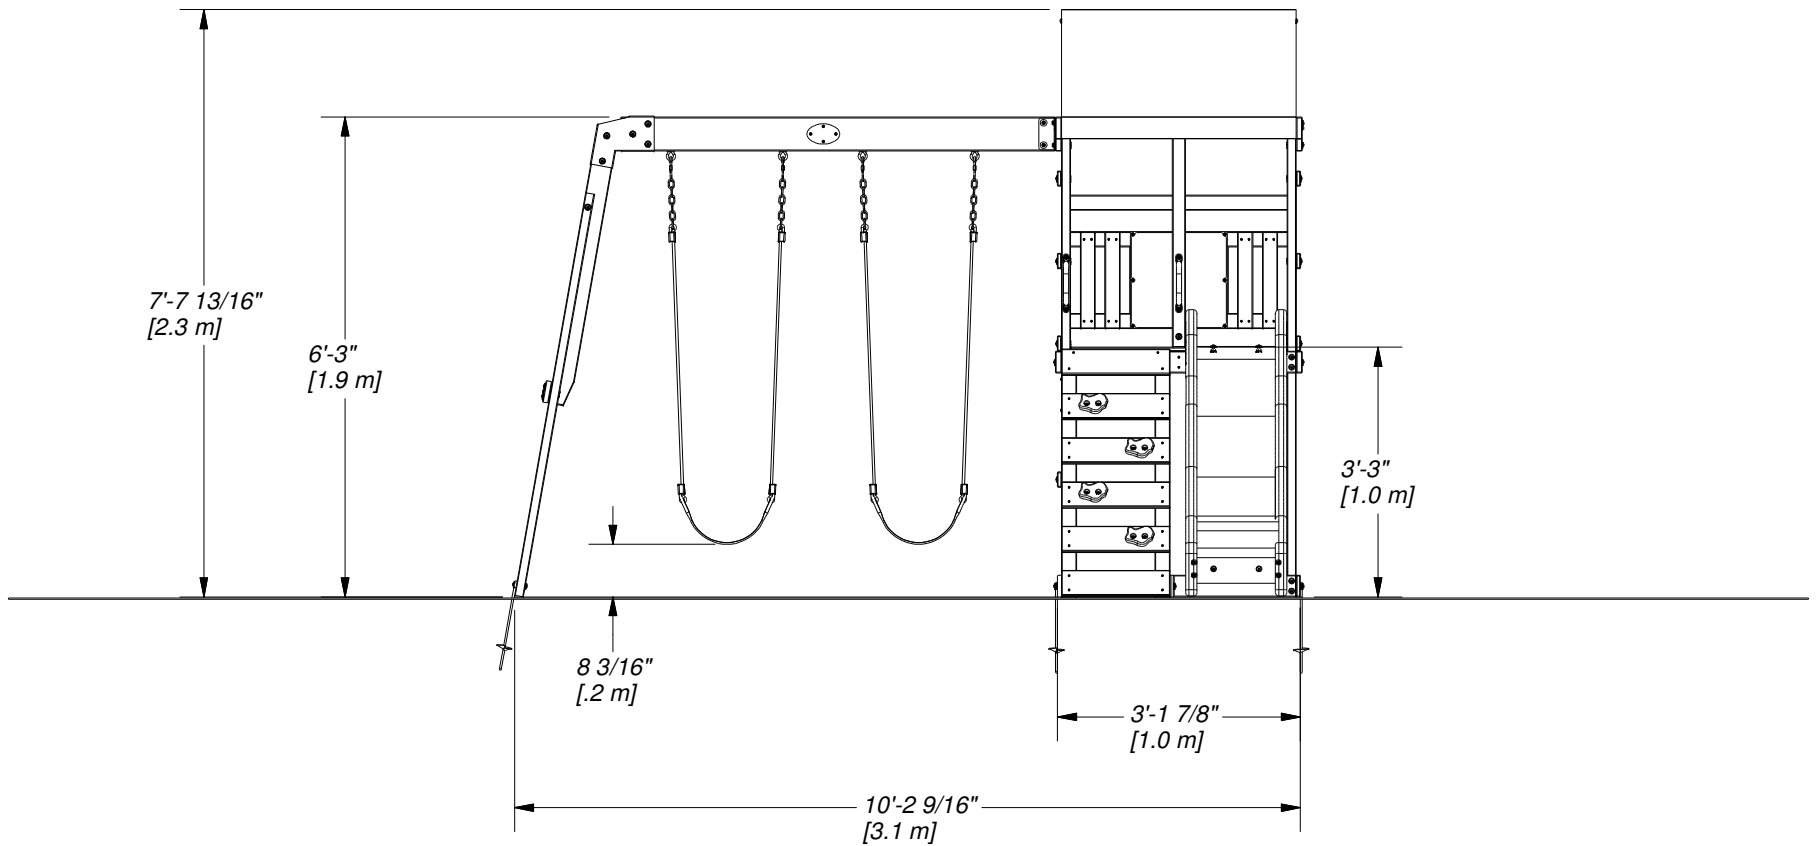

Part Number

2001046 BUCKLEY HILL FOOTPRINT

Sheet

1 OF 5

DRAWN BY	wsmalley	DESCRIPTION	2001046 BUCKLEY HILL PLAYSET
DATE	7/10/2019	PART NUMBER	2001046 BUCKLEY HILL FOOTPRINT
		REV	

DRAWN BY wsmalley		DESCRIPTION 2001046 BUCKLEY HILL PLAYSET	
DATE 7/10/2019	PART NUMBER 2001046 BUCKLEY HILL FOOTPRINT	REV	

DRAWN BY <b>wsmalley</b>	DESCRIPTION <b>2001046 BUCKLEY HILL PLAYSET</b>	
DATE <b>7/10/2019</b>	PART NUMBER <b>2001046 BUCKLEY HILL FOOTPRINT</b>	REV

DRAWN BY <i>wsmalley</i>		DESCRIPTION <b>2001046 BUCKLEY HILL PLAYSET</b>	
DATE <b>7/10/2019</b>	PART NUMBER <b>2001046 BUCKLEY HILL FOOTPRINT</b>	REV	

DRAWN BY	wsmalley	DESCRIPTION	2001046 BUCKLEY HILL PLAYSET
DATE	7/10/2019	PART NUMBER	2001046 BUCKLEY HILL FOOTPRINT
		REV	