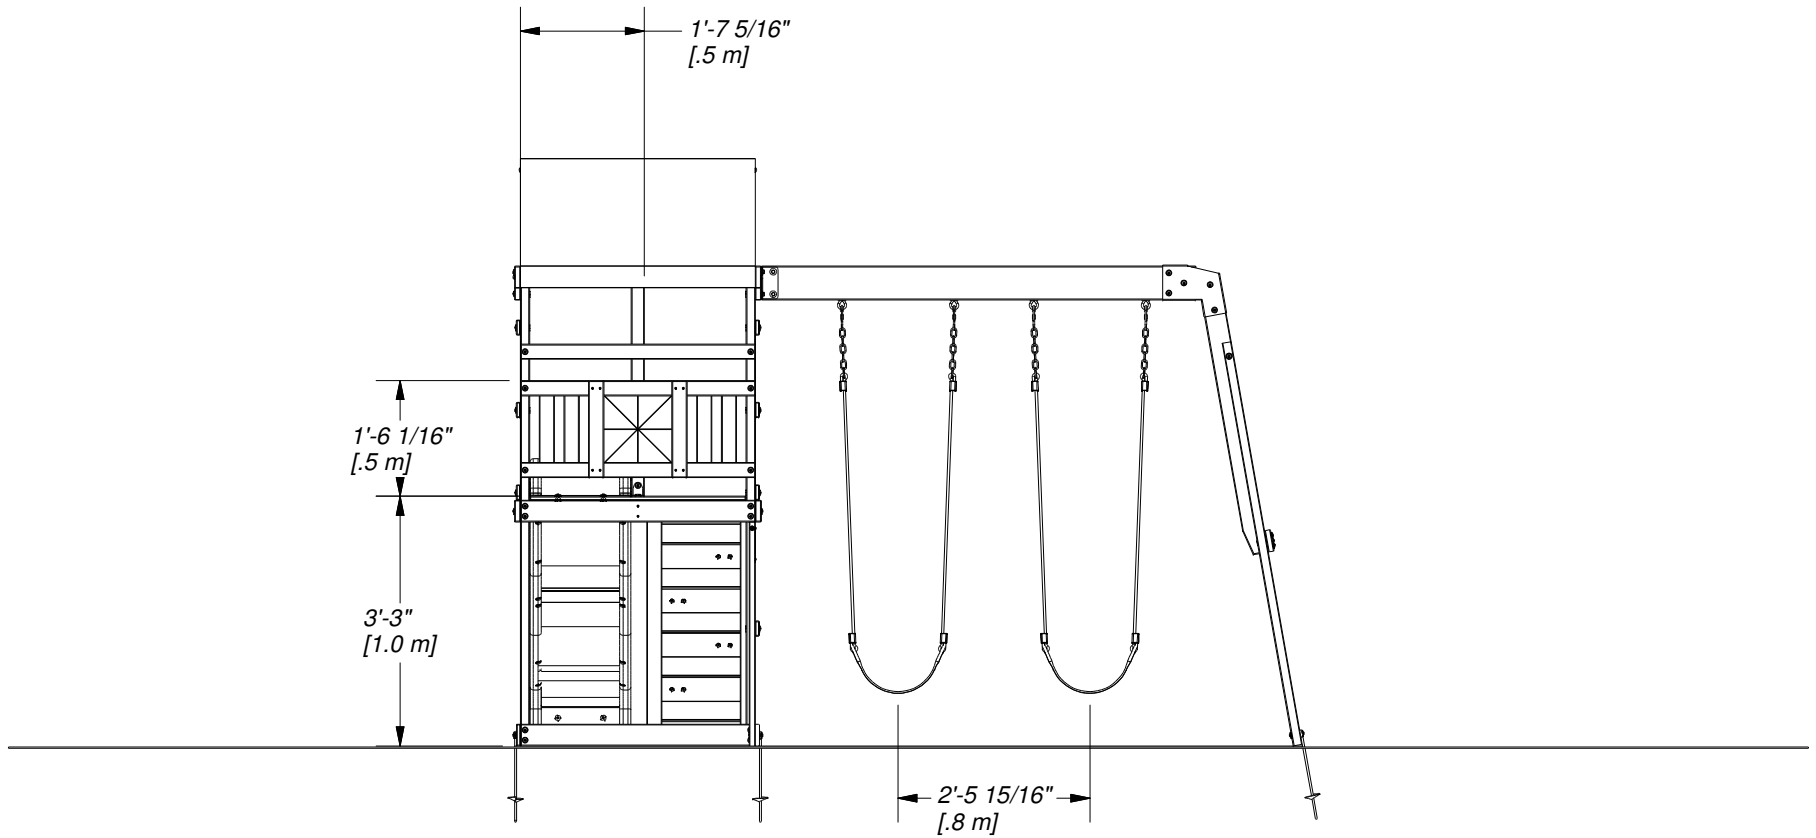

Part Number

2001046 BUCKLEY HILL FOOTPRINT

Sheet

1 OF 5

DRAWN BY	wsmalley	DESCRIPTION	2001046 BUCKLEY HILL PLAYSET
DATE	7/10/2019	PART NUMBER	2001046 BUCKLEY HILL FOOTPRINT
		REV	

DRAWN BY wsmalley		DESCRIPTION 2001046 BUCKLEY HILL PLAYSET	
DATE 7/10/2019	PART NUMBER 2001046 BUCKLEY HILL FOOTPRINT	REV	

DRAWN BY <b>wsmalley</b>	DESCRIPTION <b>2001046 BUCKLEY HILL PLAYSET</b>	
DATE <b>7/10/2019</b>	PART NUMBER <b>2001046 BUCKLEY HILL FOOTPRINT</b>	REV

DRAWN BY <i>wsmalley</i>		DESCRIPTION <b>2001046 BUCKLEY HILL PLAYSET</b>	
DATE <b>7/10/2019</b>	PART NUMBER <b>2001046 BUCKLEY HILL FOOTPRINT</b>	REV	

DRAWN BY	wsmalley	DESCRIPTION	2001046 BUCKLEY HILL PLAYSET
DATE	7/10/2019	PART NUMBER	2001046 BUCKLEY HILL FOOTPRINT
		REV	