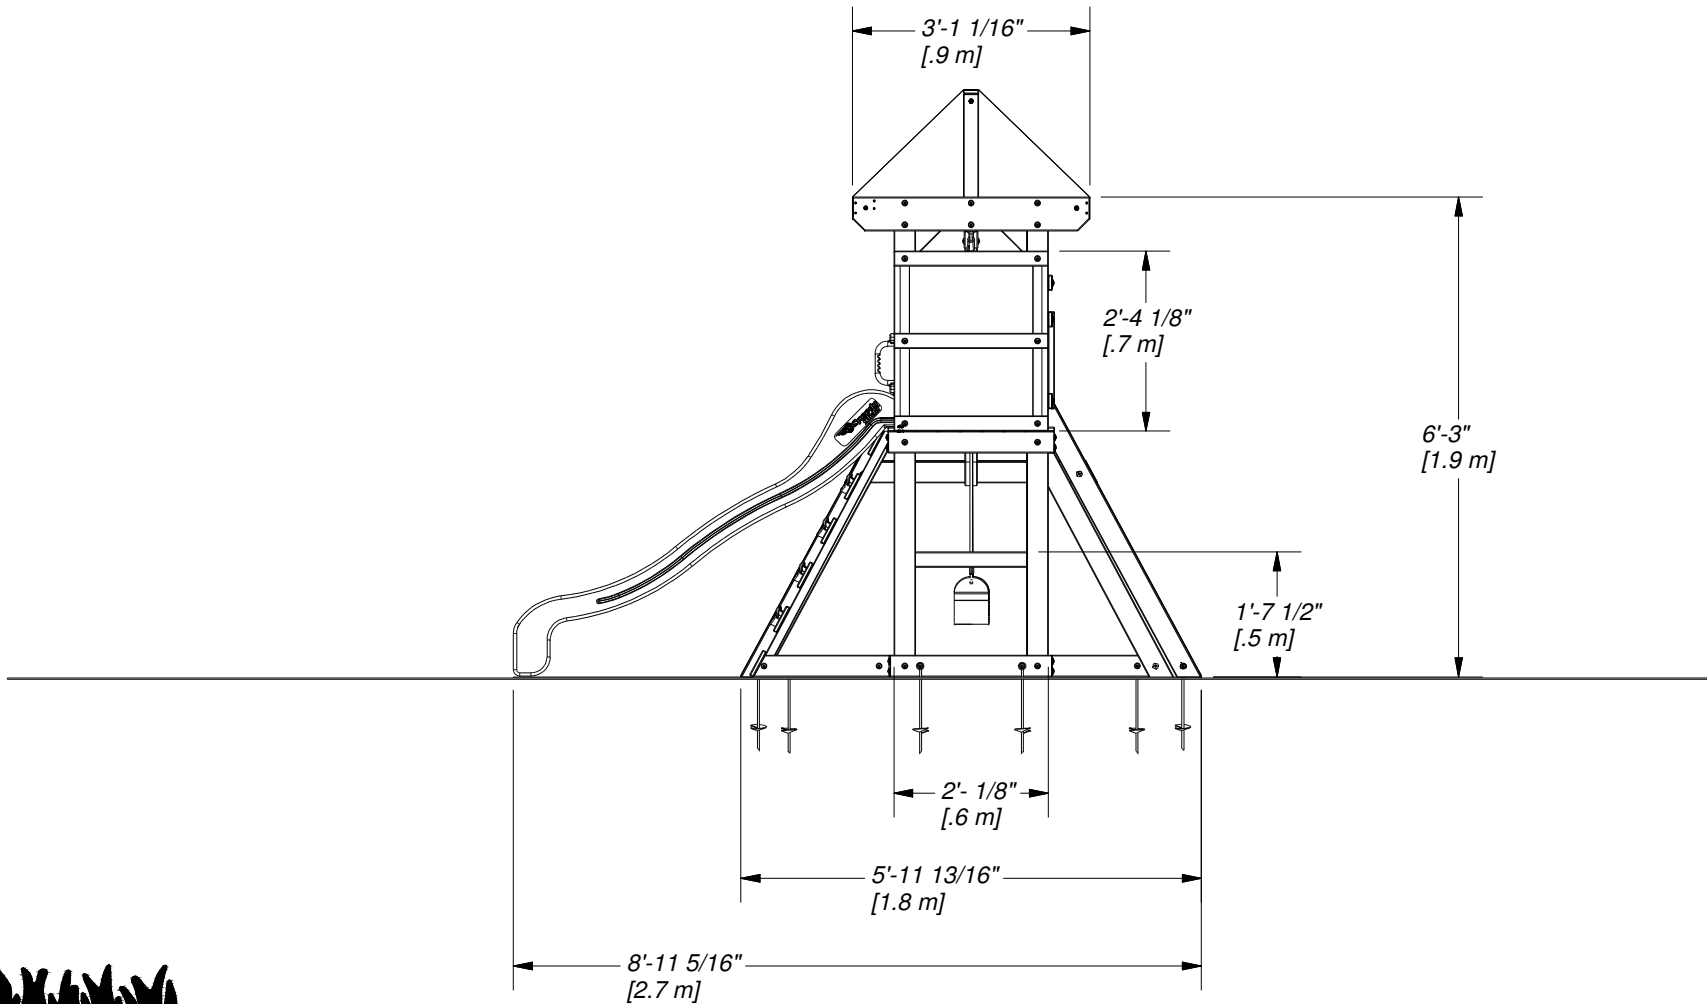

Part Number

2001046 BUCKLEY HILL FOOTPRINT

Sheet

1 OF 5

DRAWN BY	wsmalley	DESCRIPTION	2001046 BUCKLEY HILL PLAYSET
DATE	7/10/2019	PART NUMBER	2001046 BUCKLEY HILL FOOTPRINT
		REV	

DRAWN BY wsmalley		DESCRIPTION 2001046 BUCKLEY HILL PLAYSET	
DATE 7/10/2019	PART NUMBER 2001046 BUCKLEY HILL FOOTPRINT	REV	

DRAWN BY <b>wsmalley</b>	DESCRIPTION <b>2001046 BUCKLEY HILL PLAYSET</b>	
DATE <b>7/10/2019</b>	PART NUMBER <b>2001046 BUCKLEY HILL FOOTPRINT</b>	REV

DRAWN BY <i>wsmalley</i>		DESCRIPTION <b>2001046 BUCKLEY HILL PLAYSET</b>	
DATE <b>7/10/2019</b>	PART NUMBER <b>2001046 BUCKLEY HILL FOOTPRINT</b>	REV	

DRAWN BY	wsmalley	DESCRIPTION	2001046 BUCKLEY HILL PLAYSET
DATE	7/10/2019	PART NUMBER	2001046 BUCKLEY HILL FOOTPRINT
		REV	