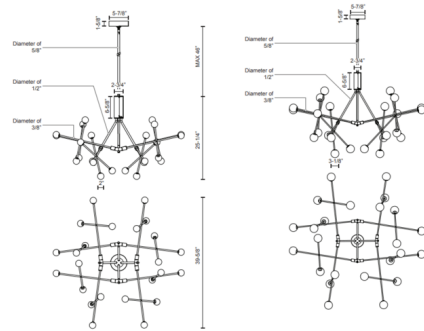

Lightology

lightology.com
866-954-4489
03-22-26

Project: _____

Company: _____

Location: _____ Fixture Type: _____

SPEC #: **KZC862153**

Approved On: _____ Approved By: _____

Moto Chandelier

By Kuzco Lighting

Description

The Moto Chandelier is a chaotic constellation of radiant globes that seemingly levitate about the center of the geometric structure. Fine intersecting Black metal arms project the Opal glass globes from the gravitational center and allow for positional adjustment during assembly. Includes one 4 inch, one 6 inch and three 12 inch downrods. Available in two sizes. ETL listed.

Specifications

COLOR . . . . . Opal
BODY FINISH . . . . . Black
WATTAGE 70W
DIMMER . . . . . Low Voltage Electronic
DIMENSIONS . . . . . 55.62"W x 33.62"H
INTEGRATED LED MODULE . . . . . 1 x LED/70W/120V LED

Technical Information

PRODUCT DIMENSIONS . . . . . Max Overall Height: 79-5/8"
LAMP LIFE . . . . . 50000 hours
COLOR RENDERING . . . . . 90 CRI
LAMP COLOR 3000K
LUMENS/WATT 5314
LUMINOUS FLUX . . . . . 3720 lumens

Notes:

CLICK TO VIEW PRODUCT