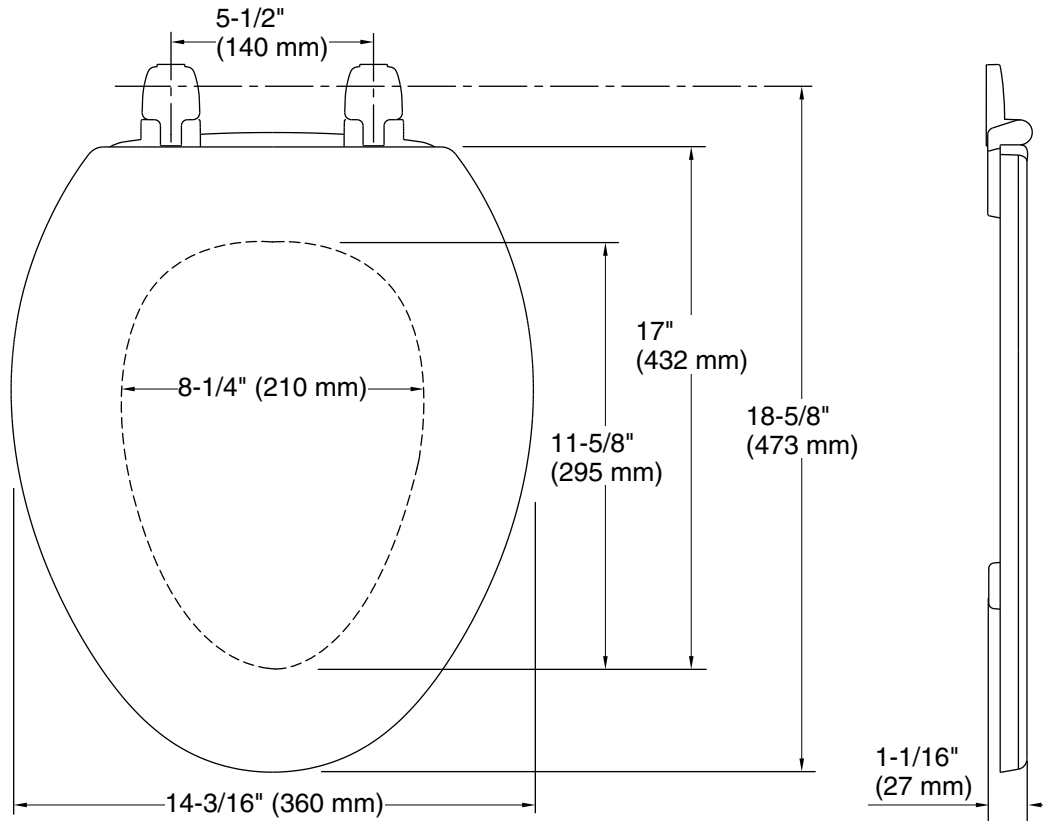

	0	White
	HW1	Honed White
	96	Biscuit
	47	Almond

Technical Information

All product dimensions are nominal.

Seat shape type: Elongated
Seat front type: Closed-front
Seat-mounting holes: 5-1/2" (140 mm)

Notes