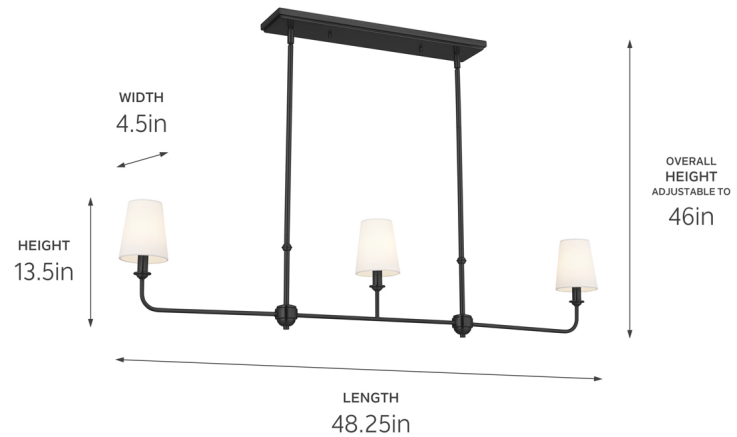

SPECIFICATIONS

Certifications/Qualifications

ADA Compliant	No
Prop65	No
Location Rating	Dry
	kichler.com/warranty

Dimensions

Height	13.5"
Overall Height	46"
Length	48.25"
Width	4.5"
Weight	7 LBS
Canopy Height	1"
Canopy Width	22.25"
Canopy Depth	5"

Electrical

Input Voltage	120 V

Light Source

Light Source	Bulb
Lamp Included	Not Included
# Of Bulbs/LED Modules	3
Max Or Nominal Watt	25 W
Lamp Type	B10
Socket Type	E12 (Candelabra)

Mounting/Installation

Interior/Exterior	Interior Product
Mounting Weight	6.5 LBS
Lead Wire Length	96
Wire Connectors	Wire Nuts

FIXTURE ATTRIBUTES

Housing/Glass

Primary Material	Steel
Shade Included	Yes
Shade Description	Fabric Bell Shade
Shade Dimensions	5.0H x 4.25DIA
Max Stem Tilt	90 °

Product/Ordering Information

SKU	52519BK
Finish	Black
UPC	783927018159

Finishes

- Black
- Brushed Natural Brass
- Polished Nickel