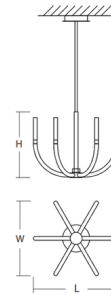

Specifications

COLOR	Clear Bubble Glass
BODY FINISH	Satin Nickel
WATTAGE	28.8W
DIMMER	Low Voltage Electronic
DIMENSIONS	22.25"W x 19.5"H
INTEGRATED LED MODULE	6 x LED/4.8W/120V LED
COUNTRY OF ORIGIN	China

Technical Information

LAMP LIFE	26000 hours
COLOR RENDERING	90 CRI
LAMP COLOR	3000K
LUMENS/WATT	130.00
LUMINOUS FLUX	624 lumens

Shown in satin nickel / clear bubble glass

Dia. Canopy: 5.875" / 7.1" Disk
W. Fixture: 22.25"
L. Fixture: 22.25"
H. Fixture: 19.5"
Supplied with 2-8", 2-12", and 3-16"
stems to customize hanging height