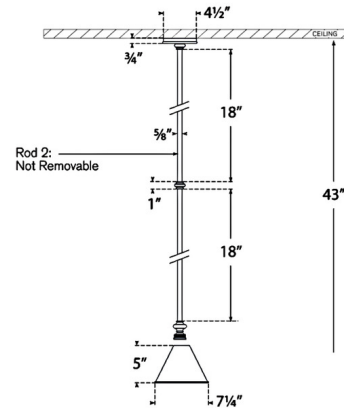

### Specifications

COLOR	N/A
BODY FINISH	Bronze
WATTAGE	100W
DIMMER	Standard 120V
DIMENSIONS	7.25"W x 5"H
BULB NOT INCLUDED	1 x A19/Medium (E26)/100W/120V Incandescent
OTHER BULB OPTIONS	1 x A19/Medium (E26)/120V LED